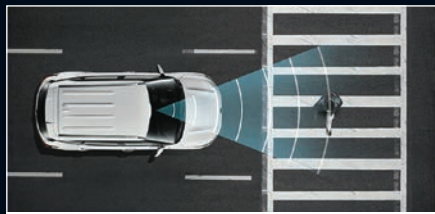

Features

AEB with Forward Collision Warning System¹