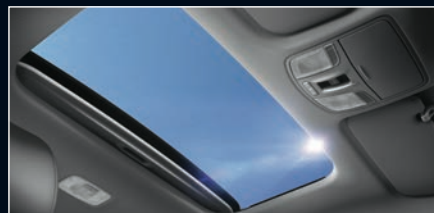

Rear View Camera with Dynamic Parking Guidelines

LED DRL and Front Fog Lights (GT-Line)

Single Zone Climate Control (GT-Line)
Overseas model shown

Tilt & Slide Sunroof (GT-Line)

Exterior Colours

Clear White (UD)