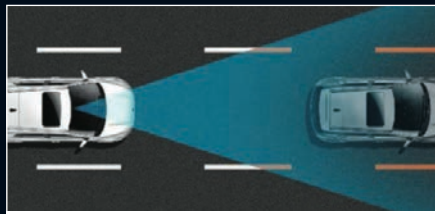

Features

AEB with Forward Collision Warning System¹

8" Touchscreen with Apple CarPlay™² and Android Auto™² Connectivity

Bluetooth® Multi-Connection Functionality³

Lane Keeping Assist¹

Lane Following Assist¹

Rear View Camera with Dynamic Parking Guidelines

LED DRL and Front Fog Lights (GT-Line)

Single Zone Climate Control (GT-Line)
Overseas model shown

Tilt & Slide Sunroof (GT-Line)

Exterior Colours

Clear White (UD)