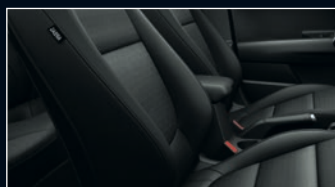

Interior Colours

Woven Tricot Cloth Trim (S/Sport)