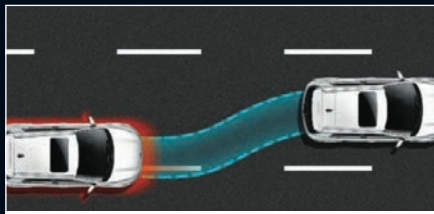

Features

AEB with Forward Collision Warning System¹

8" Touchscreen with Apple CarPlay™² and Android Auto™² Connectivity

Bluetooth® Multi-Connection Functionality³

Lane Keeping Assist¹

Lane Following Assist¹

Rear View Camera with Dynamic Parking Guidelines

LED DRL and Front Fog Lights (GT-Line)

Single Zone Climate Control (GT-Line)
Overseas model shown

Tilt & Slide Sunroof (GT-Line)

Exterior Colours

Clear White (UD)