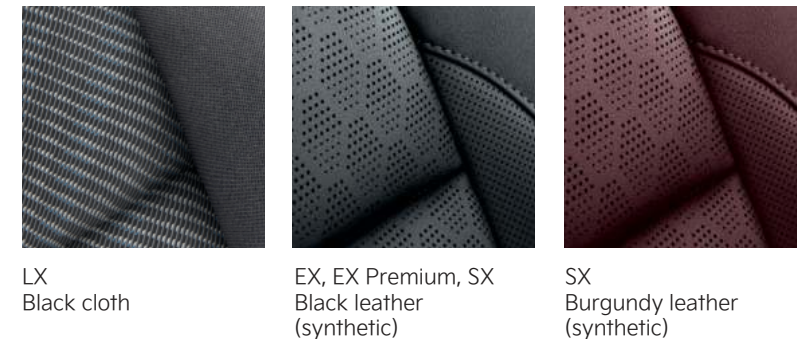

Interior colours