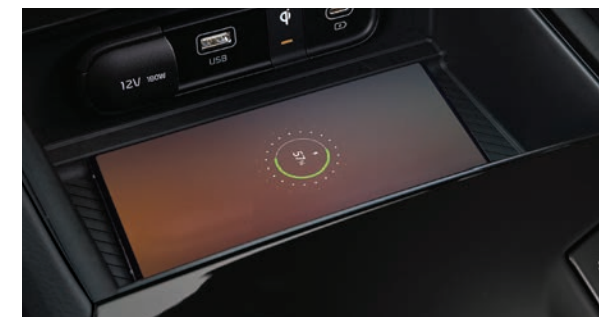

For those who keep moving. For those who keep seeking. Inspiration is never out of reach.

Designed for the driver in you.

From the curved display to the intelligent, easy-to-use controls, everything in Sportage's modern cockpit is designed to enhance your driving experience.

Panoramic curved display¹

combines driving functions and the centre infotainment and navigation screens in one manageable frame. Simple graphics and touch commands give the driver top priority.

Blind-spot view monitor^{1,2}

keeps an eye on traffic approaching from behind. When you signal a lane change, a monitor in the instrument cluster shows a live image of the lane so you can manoeuvre safely.

Terrain mode¹

helps provide improved traction and greater control in mud, snow and sand.