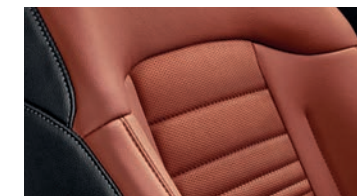

Steel Grey

Gravity Grey

Dawning Red

Vesta Blue

Jungle Green*

Shadow Matte Grey**

*Only available on X-Line and X-Line Limited. **Only available on X-Line Limited. Visit kia.ca for full details.

Interior colours

LX
Black cloth

EX
Black leather (synthetic)

EX Premium
Carmine Red quilted leather (synthetic)

EX Premium
Black quilted leather (synthetic)

X-Line/X-Line Limited
Black quilted leather (synthetic)

X-Line Limited
Sage Green quilted leather (synthetic)