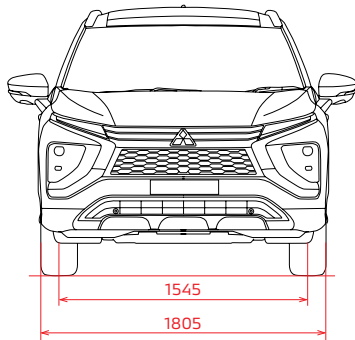

DIMENSIONAL VIEWS

الأبعاد

جميع القياسات بالمليمتر
All measurements in millimeters