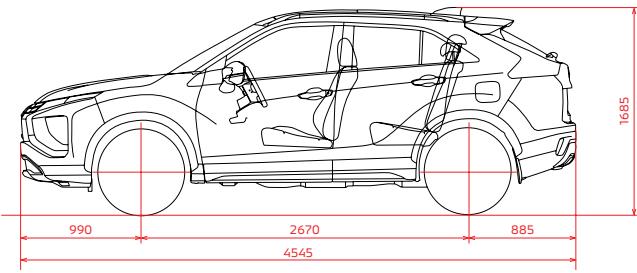

DIMENSIONAL VIEWS

الأبعاد

جميع القياسات بالمليمتر
All measurements in millimeters