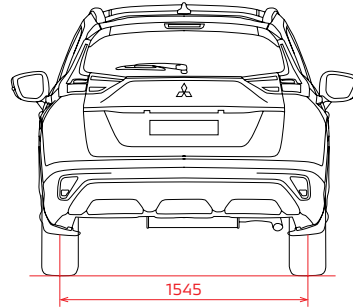

DIMENSIONAL VIEWS

الأبعاد

جميع القياسات بالمليمتر
All measurements in millimeters