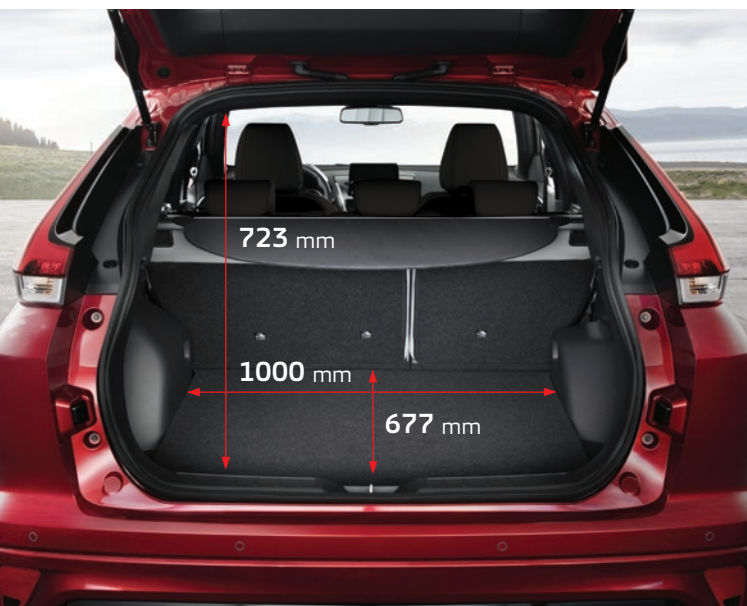

Ambitiously spacious.

There's plenty of room to expand your lifestyle. The ECLIPSE CROSS offers a roomy and relaxing cabin area with generous cargo space that supports all your favourite activities.

مساحة كافية للأمتعة