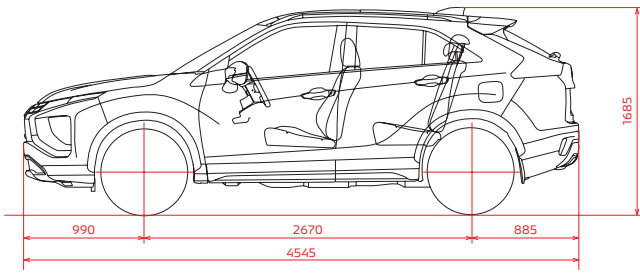

DIMENSIONAL VIEWS

الأبعاد

جميع القياسات بالمليمتير
All measurements in millimeters