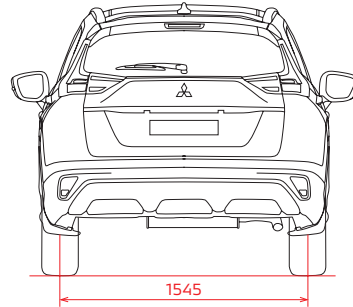

DIMENSIONAL VIEWS

الأبعاد

جميع القياسات بالمليمتير
All measurements in millimeters