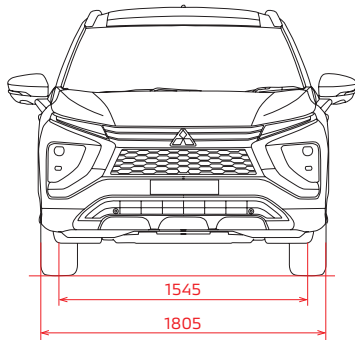

DIMENSIONAL VIEWS

الأبعاد

جميع القياسات بالمليمتير
All measurements in millimeters