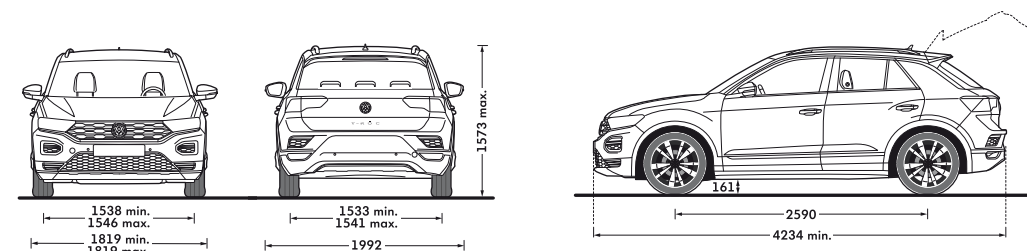

● Available ○ Not available

04 Touch air Care Climatronic 2 zone automatic climate control with allergen filter

05 Space Trunk Boot capacity 445-1290 liters

06 Front & Rear Park Distance Control

07 Multifunction steering wheel Plus digital cockpit

## Dimensions

01 LED headlamps with LED sep. daytime running light, dynamic cornering light and dynamic turn signal  
02 Ext. mirror w/surround lighting for front passenger plus lowering function, folding/heated, auto-dimming on driver side  
03 LED rear combination Lamps