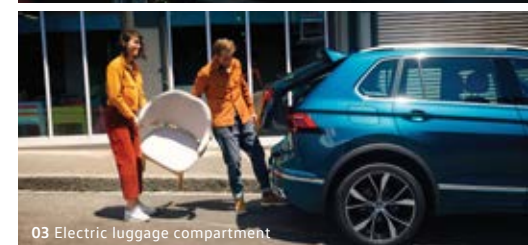

Deep Black
Pearlescent

Exterior Equipment	Elegance	R-line
"R-Line Package: Rear spoiler in "R" style- Front scuff plates in aluminum with "R-Line" logo, alloy wheels "R" - Body-colored bumpers in R-Line style	○	●
IQ.LIGHT - Matrix LED headlamps with dynamic headlight range & cornering lights	○	●
LED headlamps with dynamic headlight range & dynamic cornering light	●	○
Automatic headlight control with LED separate daytime running light and Coming Home and Leaving Home feature	●	●
Dark red rear combination lamps in LED technology	●	●
Tilting and sliding panoramic sunroof	○	●
Ext. mirrors, power-adjusted, folding and heated, with surround lighting, front pass. exterior mirror lowering function	●	●
Ext. mirror with memory feature	○	●
Automatically-heated washer nozzles in front	○	●
4 alloy wheels "Frankfurt" 7J x 18	●	○
4 alloy wheels "Valencia" 8.5J x 19, Volkswagen R	○	●
Privacy glass for rear side windows and rear window	●	●
Chrome moldings on the side windows	●	●
Roof rails, silver-anodized	●	●