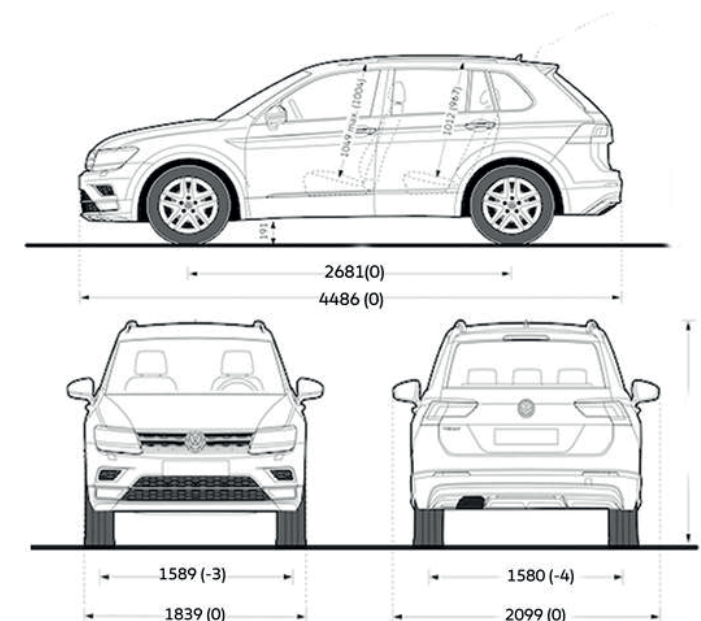

Dimensions