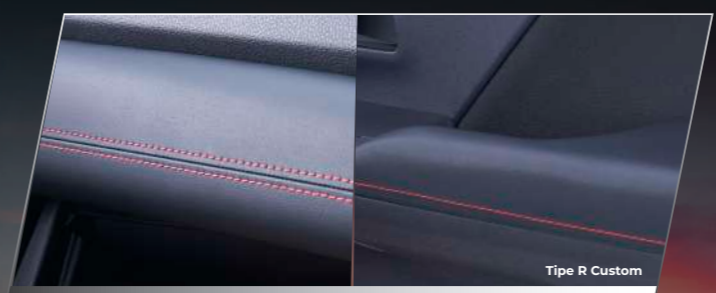

NEW Soft Pad with Sporty Red Stitch