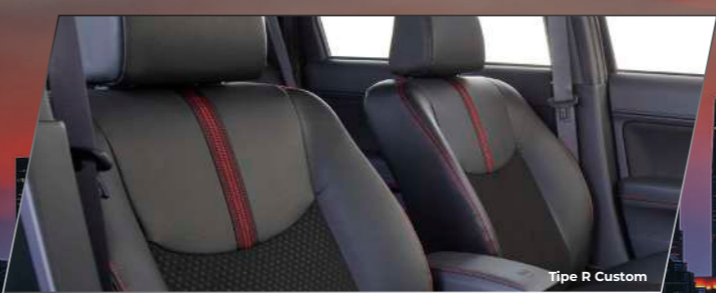

Mulai Tipe R

**NEW** Smartphone Connection

Tipe R Custom

**NEW** Leather Combination Seat

Spacious Luggage Space