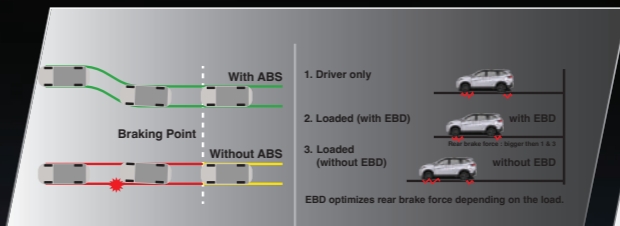

# SAFETY & SECURITY

Tipe R Custom

**NEW** 6 SRS Airbags

Mulai Tipe R ADS

Around View Monitor

Mulai Tipe R

Key Free Entry

Anti-Lock Braking System (ABS) & Electronic Brake Force Distribution (EBD)