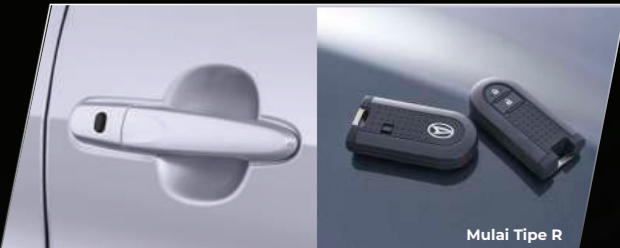

# SAFETY & SECURITY

Tipe R Custom

**NEW** 6 SRS Airbags

Mulai Tipe R ADS

Around View Monitor

Mulai Tipe R

Key Free Entry

Anti-Lock Braking System (ABS) & Electronic Brake Force Distribution (EBD)