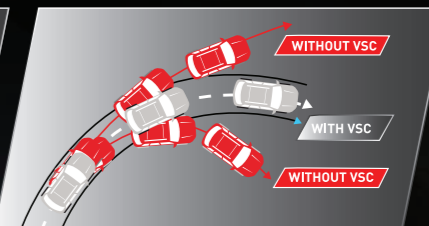

# SAFETY & SECURITY

Tipe R Custom

**NEW** 6 SRS Airbags

Mulai Tipe R ADS

Around View Monitor

Mulai Tipe R

Key Free Entry

Anti-Lock Braking System (ABS) & Electronic Brake Force Distribution (EBD)