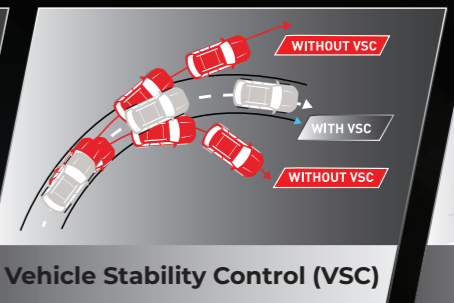

NEW Wireless Charger

NEW Soft Pad with Sporty Red Stitch

NEW Smartphone Connection

NEW Leather Combination Seat

Spacious Luggage Space

SAFETY & SECURITY

NEW 6 SRS Airbags

Around View Monitor

Key Free Entry

Anti-Lock Braking System (ABS) & Electronic Brake Force Distribution (EBD)

Vehicle Stability Control (VSC)

Hill-Start Assist (HSA)

ENGINE

2 NR-VE Euro IV DOHC Dual VVT-i

STORAGE

Sun Glasses Holder