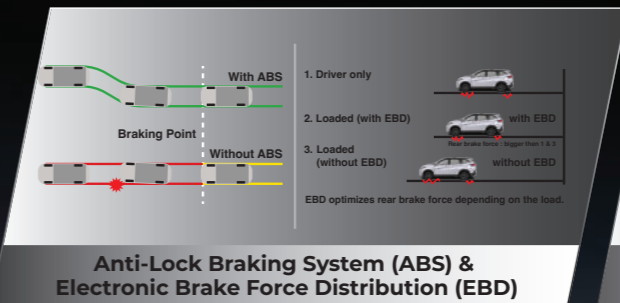

Key Free Entry

Anti-Lock Braking System (ABS) & Electronic Brake Force Distribution (EBD)

Vehicle Stability Control (VSC)

Hill-Start Assist (HSA)

ENGINE

2 NR-VE Euro IV DOHC Dual VVT-i

STORAGE

Sun Glasses Holder