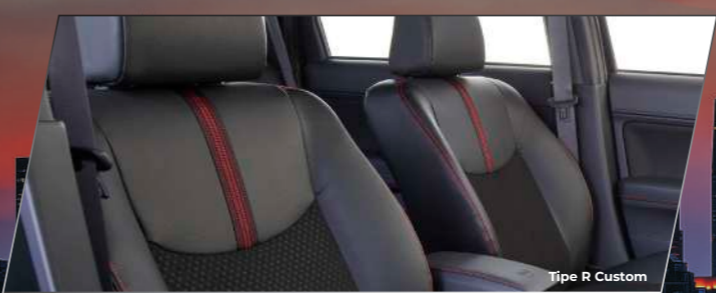

NEW Wireless Charger

NEW Soft Pad with Sporty Red Stitch

NEW Smartphone Connection

NEW Leather Combination Seat

Spacious Luggage Space

SAFETY & SECURITY

NEW 6 SRS Airbags

Around View Monitor