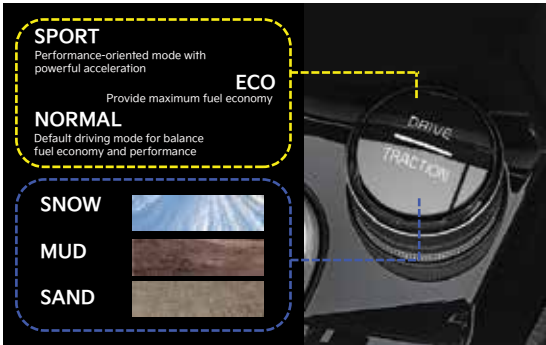

Live to be awesome

SELTOS

Movement that inspires

www.kia.com

Specifications

DESCRIPTION	GT Line	EX P	EX	E
Power train				
Type	Kappa, 1.4L Turbo - Dual CVVT, Direct Injection			
Displacement (cc)	1,353			
Maximum Power (PS/rpm)	140/6,000			
Maximum Torque (Nm/rpm)	242/1,500 - 3,200			
Transmission	7 speed DCT			
STEERING SYSTEM				
Type	Rack & Pinion			
Power Steering	Electric Power Steering			
BRAKE				
Type	Front	Ventilated Disc with ABS		
	Rear	Disc		
DIMENSION				
Length/Width/Height (mm)	4,315/1,800/1,645			
Wheel base (mm)	2,610			
Front/Rear Tread (mm)	1,560/1,583			
Turning Radius (mm)	5,300			
Wheel, tire	215/60 R17		205/65 R16	
Fuel tank capacity (L)	55			
SUSPENSION				
Front	Mc Pherson Strut			
Rear	Coupled Torsion Beam Axle			
EXTERIOR				
Door Handle	Chrome coating	Body Color		
Sun Roof	Sunroof, power sliding & Tilting			-
Window beltline	Chrome coating			-
Radiator Grill	Diamond pattern Chrome Coating		Silver painted with black color	
Rear Spoiler	Integrated with high mounted stop lamp			
Outside Mirror	Body color w/ Electric mirror, Heated and Power Folding			
Head Lamp	Auto light, Full LED	Auto Light, Projector	Projector	
Day Time Running Light	KIA Signature LED with positioning lamp		LED	Positioning lamp (Bulb)
Fog Lamp	"Ice Cube" LED & Rear fog lamp	"Ice Cube" LED	Projector	-
Rear combination lamp	LED		Bulb	
Rear Back Door Glass	with defogger timer and wiper			
INTERIOR				
Steering Wheel	Leather, 3 Spoke Sport with Tilt, Telescopic & Audio control		3 Spoke Sport with Tilt	
Power window	Auto up & down with safety (Driver)			
Front Console	with two cup holder			
Meter Cluster	Supervision with 7" LCD driver information		3.5" LCD Driver Information	
Inner door handle	Satin Chrome			
Front Seat	6- Way Adjustable Power Seat		Sliding, reclining, height adjuster	
Rear Seat	Reclining with arm rest and cup holder			
Seat Material	GT Line Signature Leather	Artificial Leather	Fabric	
Power supply	Wireless Charging, USB slot and outlet DC 12V		USB slot and outlet DC 12V	
SAFETY & SECURITY				
Body structure	Advanced High Strength Steel & Press Hot Stamping			
Airbag	Six Airbag (Driver, passenger, side and curtain)		Dual Airbag (Driver&passenger)	
Keyless Entry	Smart key with start/stop button		Mechanical key	
Front Safety Belt	3 Point ELR			
Rear Safety Belt	3 Point ELR (Side) 2 point (Center)			
Parking assist	Front & Rear with dynamic parking guideline		Rear parking assist	
Camera	Rear View Monitor w/ Switch	Rear View Monitor		-
High Mounted Stop Lamp	S		-	
AUDIO & SPEAKER				
Head unit	Floating 10.25" LCD, with Bluetooth voice recognition, USB and Auxiliary connection, Apple Car Play, Android Auto and rear view monitor	Floating 8" LCD, with Bluetooth voice recognition, USB and Auxiliary connection, Apple Car Play, Android Auto and rear view monitor	3.8" LCD Bluetooth voice recognition, USB and Auxilia connection	
Speaker	4 Main Speaker + 2 tweeter			
COMFORT				
Air Conditioning	Auto Climate control with rear ventilation		Manual Air Conditioner	
Drive mode	Sport, Eco, Normal, Mud, Snow & Sand			
Cruise Control	Standard		-	
Paddle Shift	S	-		
Head Up Display	S	-		
Electrochromic Mirror	S	-		
Remote Start Engine	S		-	
Ventilated Seat	S	-		
Sound Mood Light	S	-		
Wireless Charger	S		-	