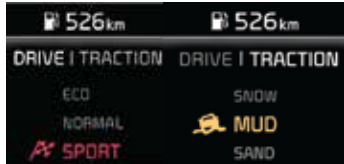

# Specifications

SONET						
POWER TRAIN	PREMIERE (IVT)	DYNAMIC (IVT)	SMART (IVT)	SMART (MT)	ACTIVE (MT)	STANDARD (MT)
Type	Smartstream, Gamma II, DOHC, Dual CVVT, Dual Fuel Injector					
Displacement (cc)	1.497					
Maximum Power (PS/rpm)	115/6.300					
Maximum Torque (Nm/rpm)	144/4.500					
Transmission	Intelligent VT			6 MT		
<b>STEERING SYSTEM</b>						
Type	Rack & Pinion					
Power Steering	MDPS					
<b>BRAKE</b>						
Front	Ventilated Disc					
Rear	Drum					
<b>DIMENSION</b>						
Length/Width/Height (mm)	4.120/1.790/1.615					
Wheelbase (mm)	2.500					
Front/Rear Tread (mm)	1.558/1.571					
Turning Radius (mm)	5.300					
Ground Clearance (mm)	205					
Wheel Tire	Alloy Wheel 215/60 R16				Style Steel Wheel 215/60 R16	
Fuel Tank Capacity (L)	45					
<b>SUSPENSION</b>						
Front	MacPherson Strut					
Rear	Coupled Torsion Beam Axle					
<b>EXTERIOR</b>						
Door Handle	Chrome			Body Colour		
Sun Roof	Sunroof, Power Sliding & Tilting			-		
Window Beltline	Chrome Coating			Black Insert		
Radiator Grill	Chrome Coating			-		
Rear Spoiler	Integrated with High Mounted Stop Lamp					
Outside Mirror	Body Colour with Electric Mirror and Power Folding			Body Colour with Electric Mirror		
Side Repeater Lamp	On Mirror					
Head Lamp	LED, Auto light, Delay function			Auto light, Delay function		Halogen
Day Time Running Light	LED			-		
Fog Lamp	Projector			-		
Rear Combination Lamp	LED			Halogen		
Rear Back Door Glass	With Wiper					
<b>INTERIOR</b>						
Steering Wheel	Leather, 3 Spoke Sport with Tilt & Audio Control			3 Spoke Sport with Tilt & Audio Control		
Power Window	Auto Up & Down with Safety (Driver)					Standard
Front Console	With Two Cup Holder					
Meter Cluster	Digital with 4,2" LCD Colour Driver Information			Digital with Driver Information Display		
Sun Glass Holder	S					
Sunvisor	With Mirror (Passenger)					
Door Trim	Satin Chrome Door Handle with Mood Light		Satin Chrome Door Handle			
Front Seat	With Premium Seat Back Pocket			With Seat Back Pocket		
Seat Material	Artificial Leather with Ventilated		Artificial Leather		Ergonomic Fabric Seat	
<b>SAFETY &amp; SECURITY</b>						
Body Structure	Advanced High Strength Steel & Press Hot Stamping					
Airbag	6 Airbags		Dual Airbag			
Tire Pressure System	S					
Braking System	ABS with EBD, Electronic Stability Control, Hill Assist Control and Emergency Stop Signal				ABS, EBD, & BAS	
Drive Mode	S					
Front Safety Belt	3 Point ELR					
Rear / 2nd Row Safety Belt	3 Point ELR (Side) 2 Point (Center)					
Parking Assist	Camera with Dynamic Parking Guideline & Rear Distance Warning					Rear Distance Warning
High Mounted Stop Lamp	S					
<b>AUDIO &amp; SPEAKER</b>						
Head Unit	8" LCD with BOSE System		8" LCD with Multiple Bluetooth Connection, Voice Recognition, USB and Auxiliary Connection, Android Auto & Apple Car Play			3.8" with Bluetooth & USB Connection
Speaker	4 Main Speaker + 2 Tweeter + Sub Woofer		4 Main Speaker + 2 Tweeter			4 Main Speaker
<b>COMFORT</b>						
Start Stop & Keyless Entry	S					
Turn Signal Lever	One Touch Turn Signal					
Remote Start Engine	S					
Wireless Charging	S		-			
Cruise Control	S		-			