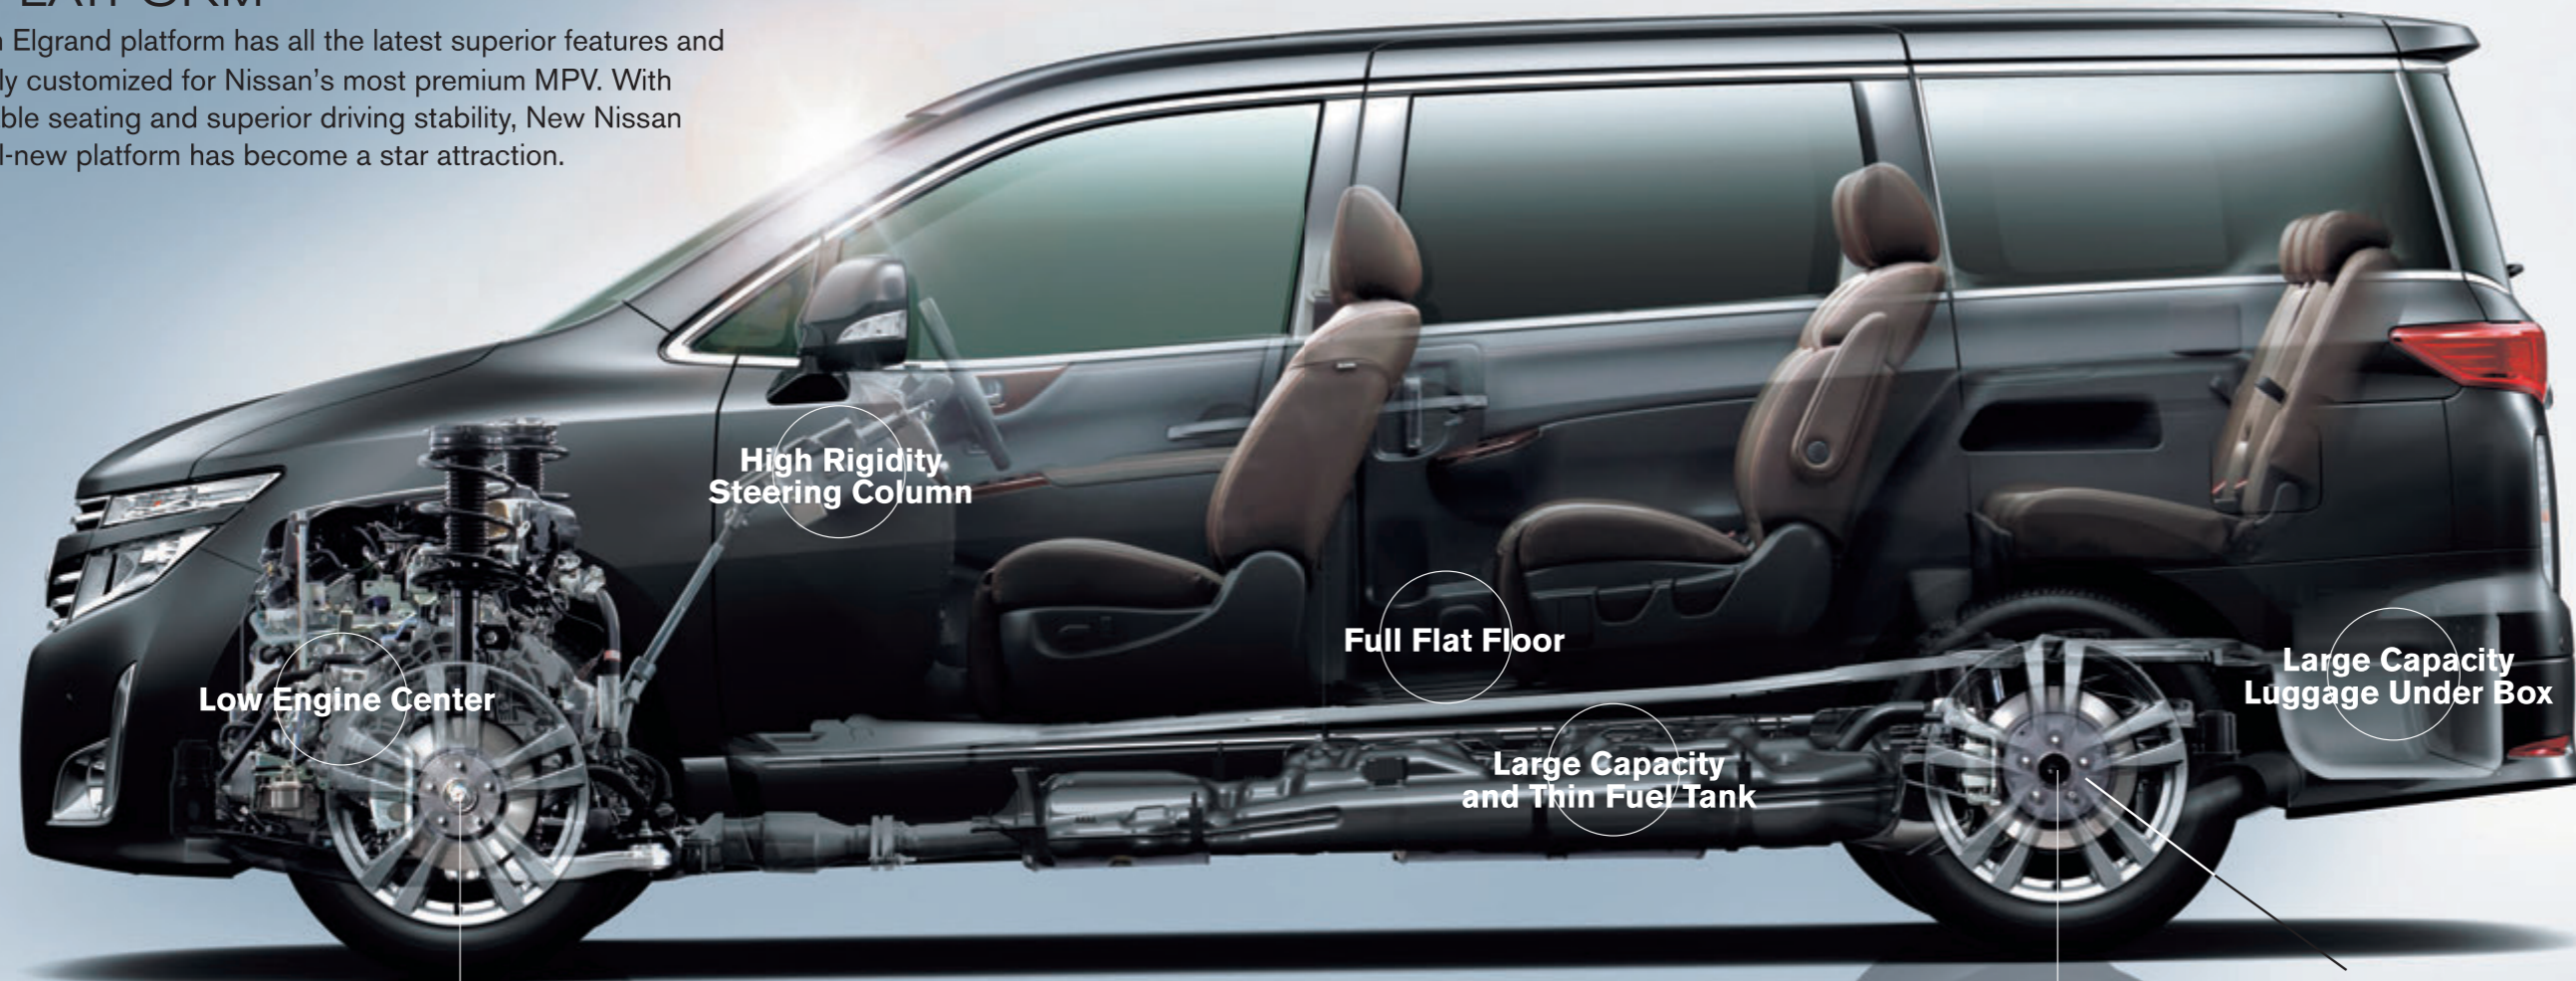

3.5L

*Specifications are subject to change without prior notice
and may vary in several countries.*

3.5L

NEW PLATFORM

New Nissan Elgrand platform has all the latest superior features and is specifically customized for Nissan's most premium MPV. With its comfortable seating and superior driving stability, New Nissan Elgrand's all-new platform has become a star attraction.