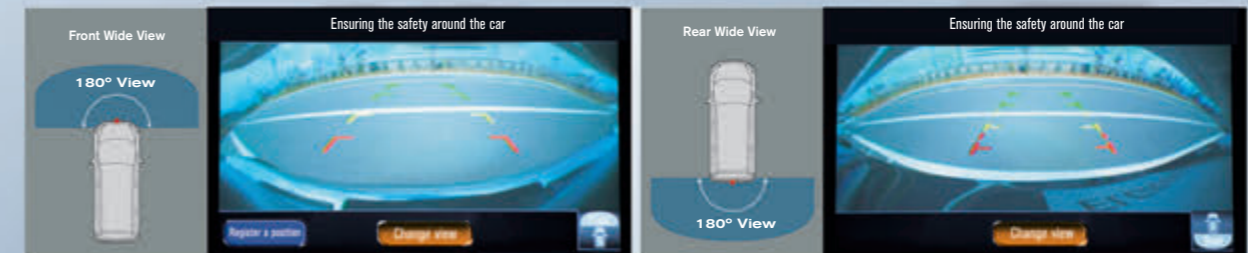

IMPROVED WIDE VIEW FUNCTION DRIVING SECURITY

Ultra wide-angle camera installed in both front and back of the vehicle, giving a full 180° view to confirm vehicle's position. Enhance the driver's sense of security when confront with tough to see situations such as intersections or parallel parking.