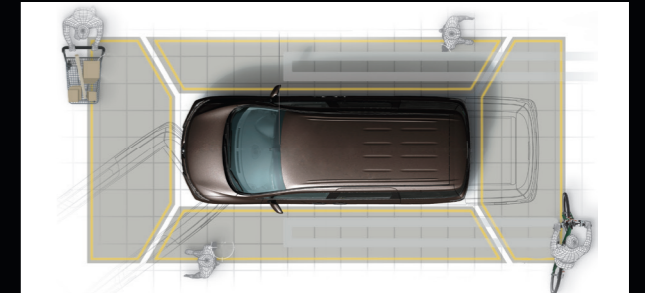

User-friendly technology and maximum safety features furnish around its luxury, creates a peace of mind journey for all passengers.

• 6 SRS Airbags

• Steering Switch - MID & Cruise Control

• Around View Monitor (AVM)