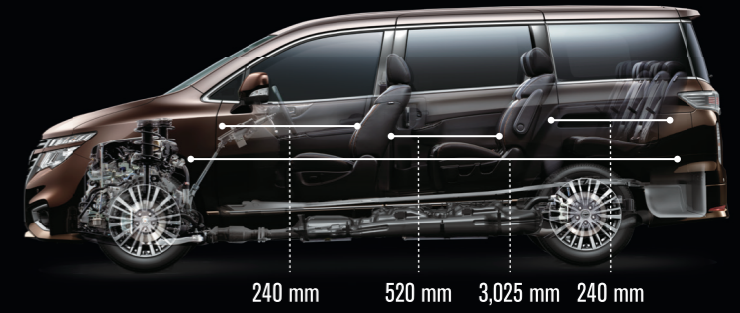

Innovation
that excites

NEW NISSAN ELGRAND

INTRODUCING NEW NISSAN ELGRAND 2014

• New Rear Combi Lamp

• New Styling Grille & Bumper

NEW IMPRESSION OF PRESTIGE

New Nissan Elgrand spoils all eyes with its significant changes in exterior design. New curves of the head lamp, front grille, front bumper, and rear details all refreshed to enhance a strong presence and a luxury feel.

• New LED Signature Head Lamp

• New 18" Alloy Wheel

ROOMINESS GRAND CABIN

A spacious and cozy seven-seat layout cabin with generous legroom crafted for supreme relaxation on road.

• QR25DE Engine

• XTRONIC CVT

REMARKABLE PERFORMANCE

New Nissan Elgrand offers a remarkable proportion of powerful QR25DE 2.5L engine and seamless acceleration with less vibration and noise for the real smooth riding experience.

NEW ADVANCED FEATURES