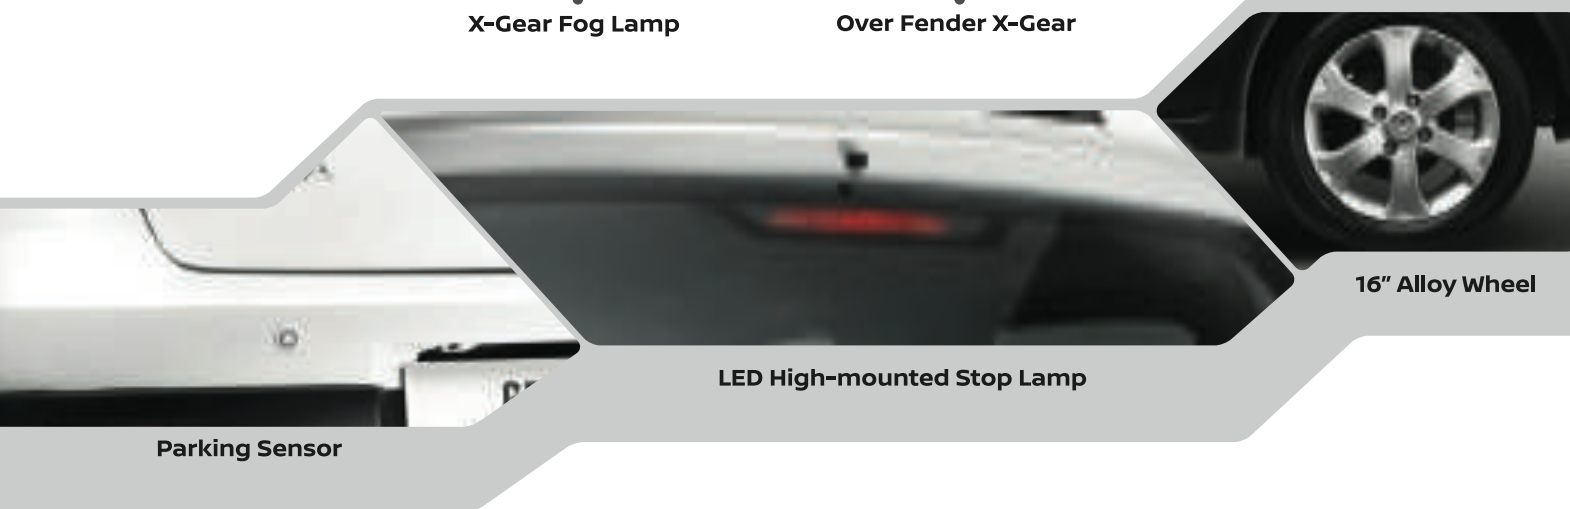

Rear X-Gear Bumper

Roof Rail

X-Gear Front Grille

X-Gear Fog Lamp

Over Fender X-Gear

(Tipe X-Gear)

16" Alloy Wheel

LED High-mounted Stop Lamp