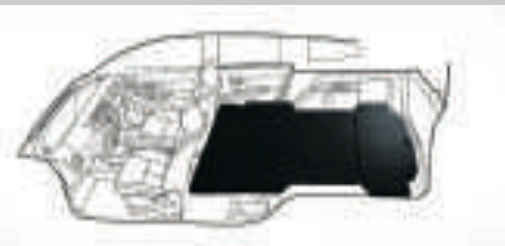

Full Flat Mattress (Beige/Black)