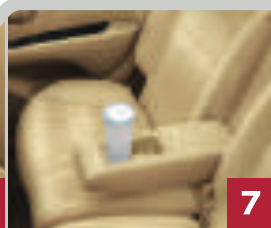

1
Fine Vision Meter with MID

2
Tilt Steering

3
Power Window Switch

4
Glove Box

5
Front Cup Holder

6
Back Seat Pocket
(Kecuali tipe SV)

7
Sliding-folding
2nd Row Seat
with Arm Rest
& Cup Holder

8
Door Pocket