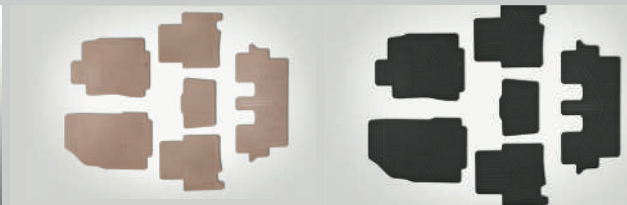

GRAND LIVINA GENUINE ACCESSORIES

Interior

**Wooden Panel Kit
(Arm Rest & Center Cluster)**

Curve Pillow (Beige/Black)

**Seat Cover Pocket
(Beige/Black)**

**Floor Carpet
(Optional)**

Ashtray

Rubber Mat (Beige/Black)