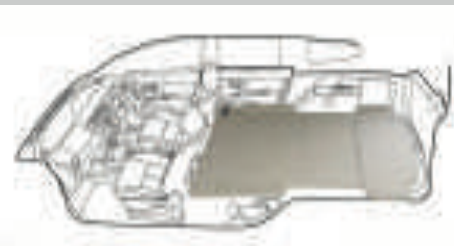

Full Flat Mattress (Beige/Black)