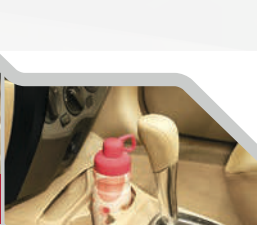

1
Fine Vision Meter with MID

2
Tilt Steering

3
Power Window Switch

4
Glove Box

5
Front Cup Holder

6
Back Seat Pocket
(Kecuali tipe SV)

7
Sliding-folding
2nd Row Seat
with Arm Rest
& Cup Holder

8
Door Pocket