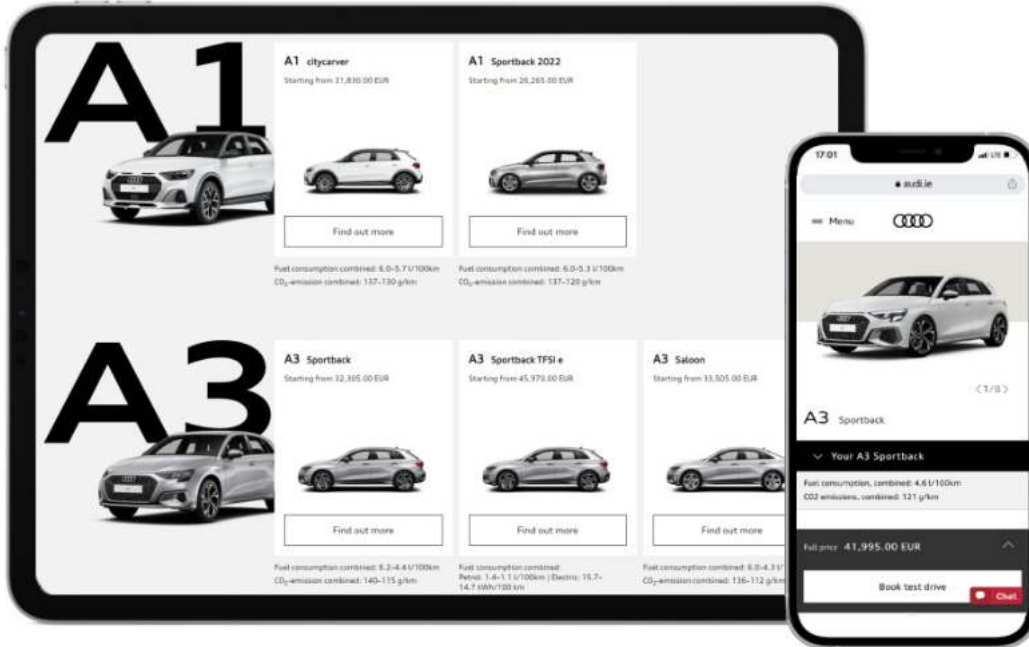

RS6

Black/Black Leather Interior (Option Code QH)

Black-Red/Black Leather Interior (Option Code AR)

Interior Trim Options

Black-Rock Grey/Black Leather Interior (Option Code UB)

Cognac Brown-Granite Grey/Black Leather Interior (Option Code QN)

Audi Configurator

The easy way to build your Audi

Our online configurator makes it simple to create your perfect Audi, using all of your favourite options from this product guide.

Scan your mobile device to build your own personalised Audi www.audi.ie