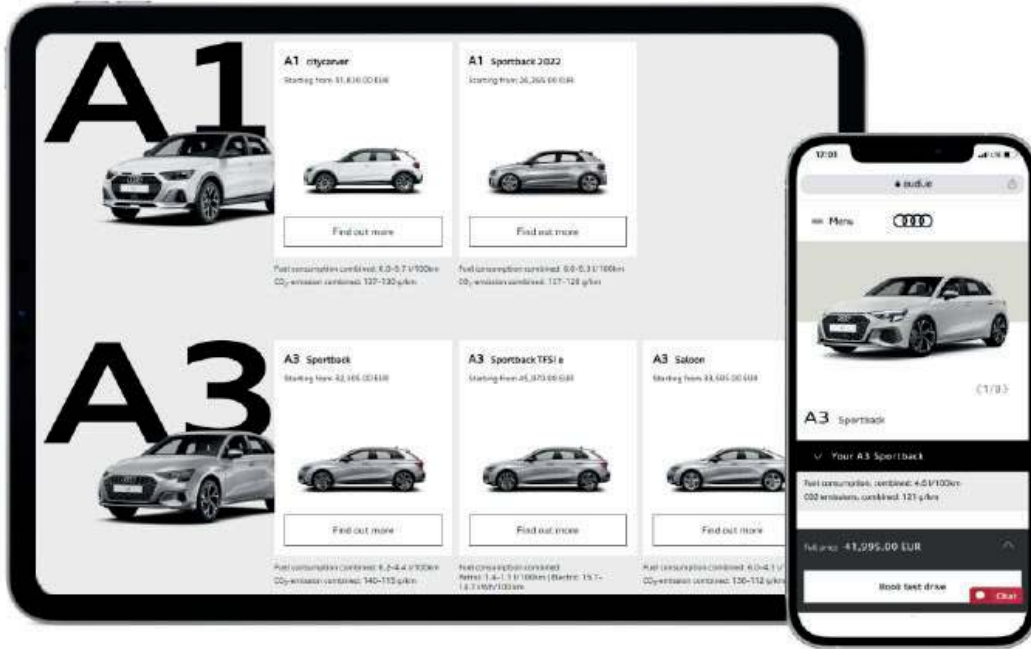

Black/Black Fabric Interior (Option Code YM)

Interior Trim Options

S Line

Black/Black Fabric “Pulse”/Leather Combination Interior (Option Code EI)

Audi Configurator

The easy way to build your Audi

Our online configurator makes it simple to create your perfect Audi, using all of your favourite options from this product guide.

Scan your mobile device to build your own personalised Audi www.audi.ie

What is a Personal Contract Plan?

Your Audi journey is about to begin with Audi PCP.

Driving away in a premium car is even more attainable with enhanced flexible plans to suit your needs.