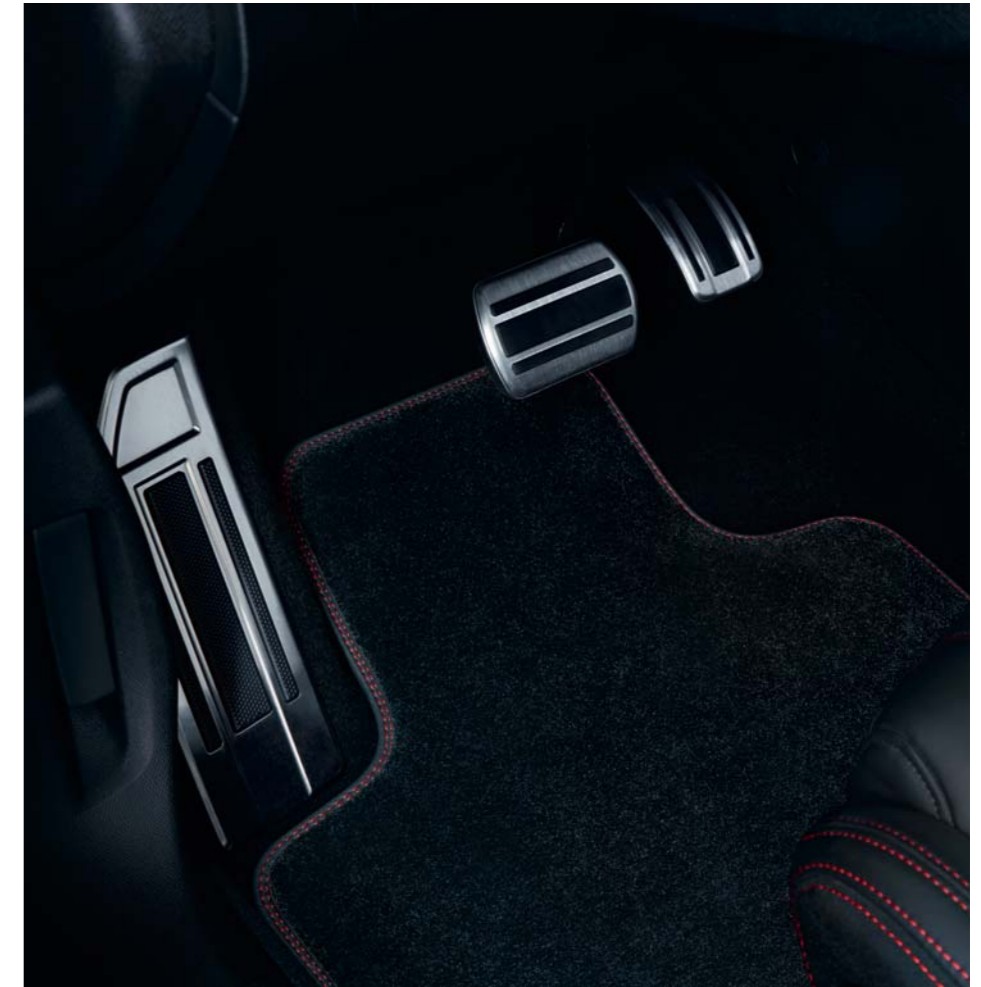

UNCOMPROMISING QUALITY.

Stylish details abound in the new PEUGEOT 308. Every detail of the new 308 has been designed with quality and perfection in mind. No detail has been overlooked. The clean, refined interior and absolute air of quality, marry with the meticulous attention to detail and sumptuous materials used throughout.