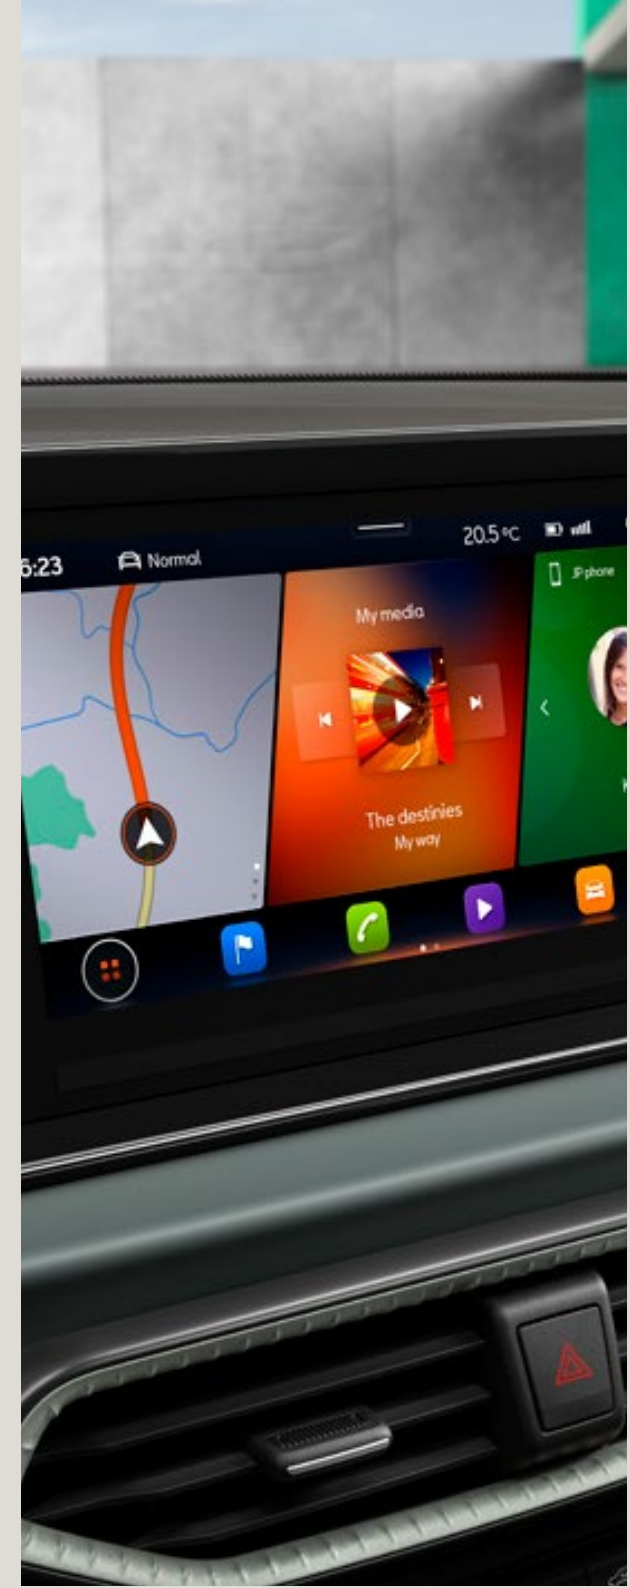

10 Year subscription included

Renewals.

8.25" Media System Customers:

Remote access can be renewed for €50/1 Year, or €85/2 Years

9.2" Navigation System Customers:

Remote access & Online infotainment service can be renewed for €135/1 Year, or €225/2 Years.

Remote Access Service.

Who needs a key when you've got a smartphone? With Remote Access you can lock and unlock your Ateca by touching your screen. Open the app to check up on the lighting and ventilation status of your vehicle. Capture all the data from your drive. Instantly check if you're exceeding the speed limit in your area. And never worry about forgetting where you parked again. Just open Remote Access and your Arona will use its horn and lights to tell you where it is. You, your smartphone and your Arona. The perfect team.

1 Year subscription included

Online Infotainment Service.

A digital lifestyle means having your content available 24/7. Inside and outside your car. Keep your maps constantly updated, plan your next journey and send it from your computer or smartphone to your car. Find out where to refuel along the way and check out prices and opening hours. You can even use voice control to access destinations, media and radio. Because when you're fully connected, the possibilities are endless.

1 Year subscription included.

Only available in combination with Navigation system