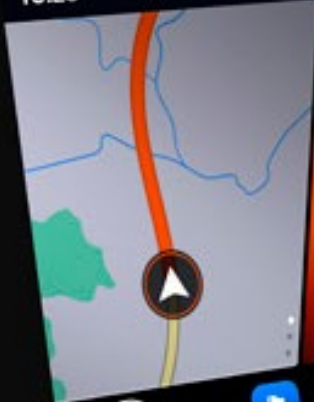

16:23

Normal

20.5°C

Full

Signal

Bluetooth

Phone

Red notification

My media

The destinies  
My way

iPhone

Kate

VIEW

22.0°

A/C

SYNC