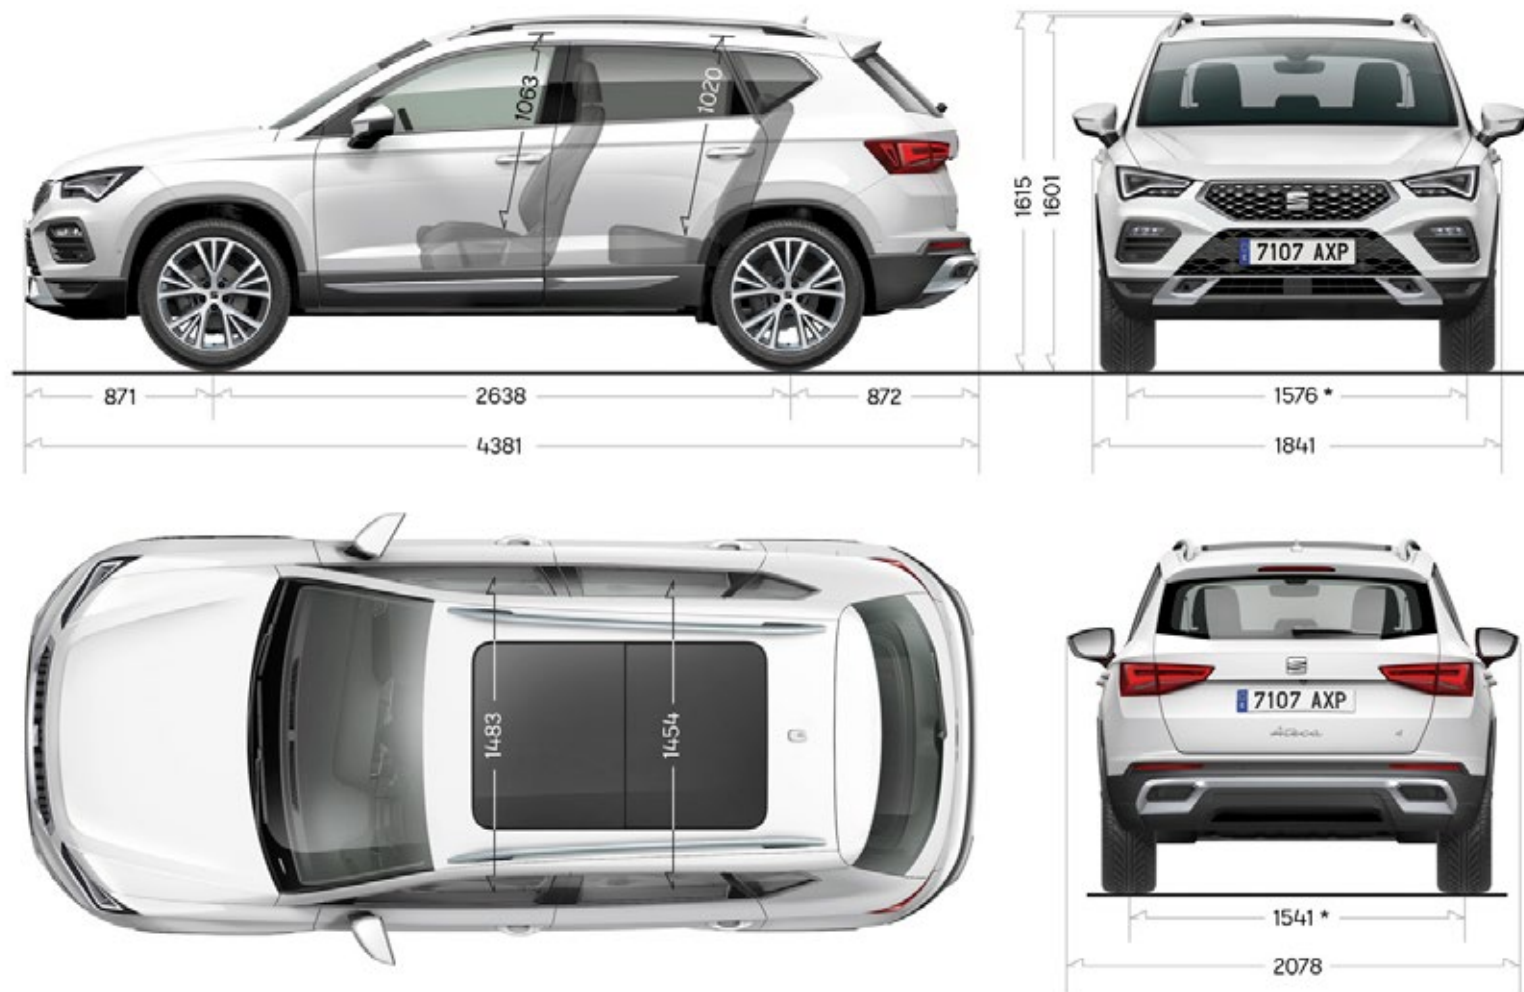

Ateca

Engine	KHP*BX	KHP*NX	KHP*NZ	KHP*CX	KHP*FX	KHP*FZ	KHP*FS
Cylinder/Valve (total)	3/12	4/16					
Displacement (cc)	999	1498		1968			
Cylinder bore and stroke (mm)	74.5/76.4	74.5 / 85.9		81.0/95.5			
Compression ratio	11.5	10.5		16.0			
Maximum power (kW (HP)/rpm)	81 (110)/5500	110 (150)/5000-6000		85 (116)/2750-4250	110(150)/3250-4200	110(150)/3000-4200	
Maximum torque (Nm/rpm)	200/2000-3000	250/1500-3500		300/1600-2500	340/1600-3000	360/1600-2750	
Atmospheric/Supercharged				Turbocharged			
Fuel type	Petrol			Diesel			

Performance

Maximum speed (km/h)	180	202	202	185	202	202	197
Acceleration 0-80 km/h (s)	7.4	6.4	6.4	7.3	6.6	6.1	5.7
Acceleration 0-100 km/h (s)	11.3	9.0	9.0	10.9	9.3	9.0	8.7

Other Information

Turning diameter (m)	10.8						
Gearbox Type	6-Speed Man	6-Speed Man	7-Speed DSG	6-Speed Man	6-Speed Man	7-Speed DSG	7-Speed DSG 4WD
Length/width/height (mm)	4381 / 1841 / 1601 (1615 - Incl. Roof Rails)						
Wheelbase (mm)	2638						
Boot capacity (l)	510						
Fuel tank capacity (l)	50						
Maximum towing weight without brake (kg)	670	700		730	740	750	750
Maximum towing weight w/brake 8% (kg)	1500	1850	1800	1800	1900	1900	2100
Maximum towing weight w/brake 12% (kg)	1300	1800	1600	1500	1800	1800	2100

Dimensions

* Model with 215/60 R16 ET43