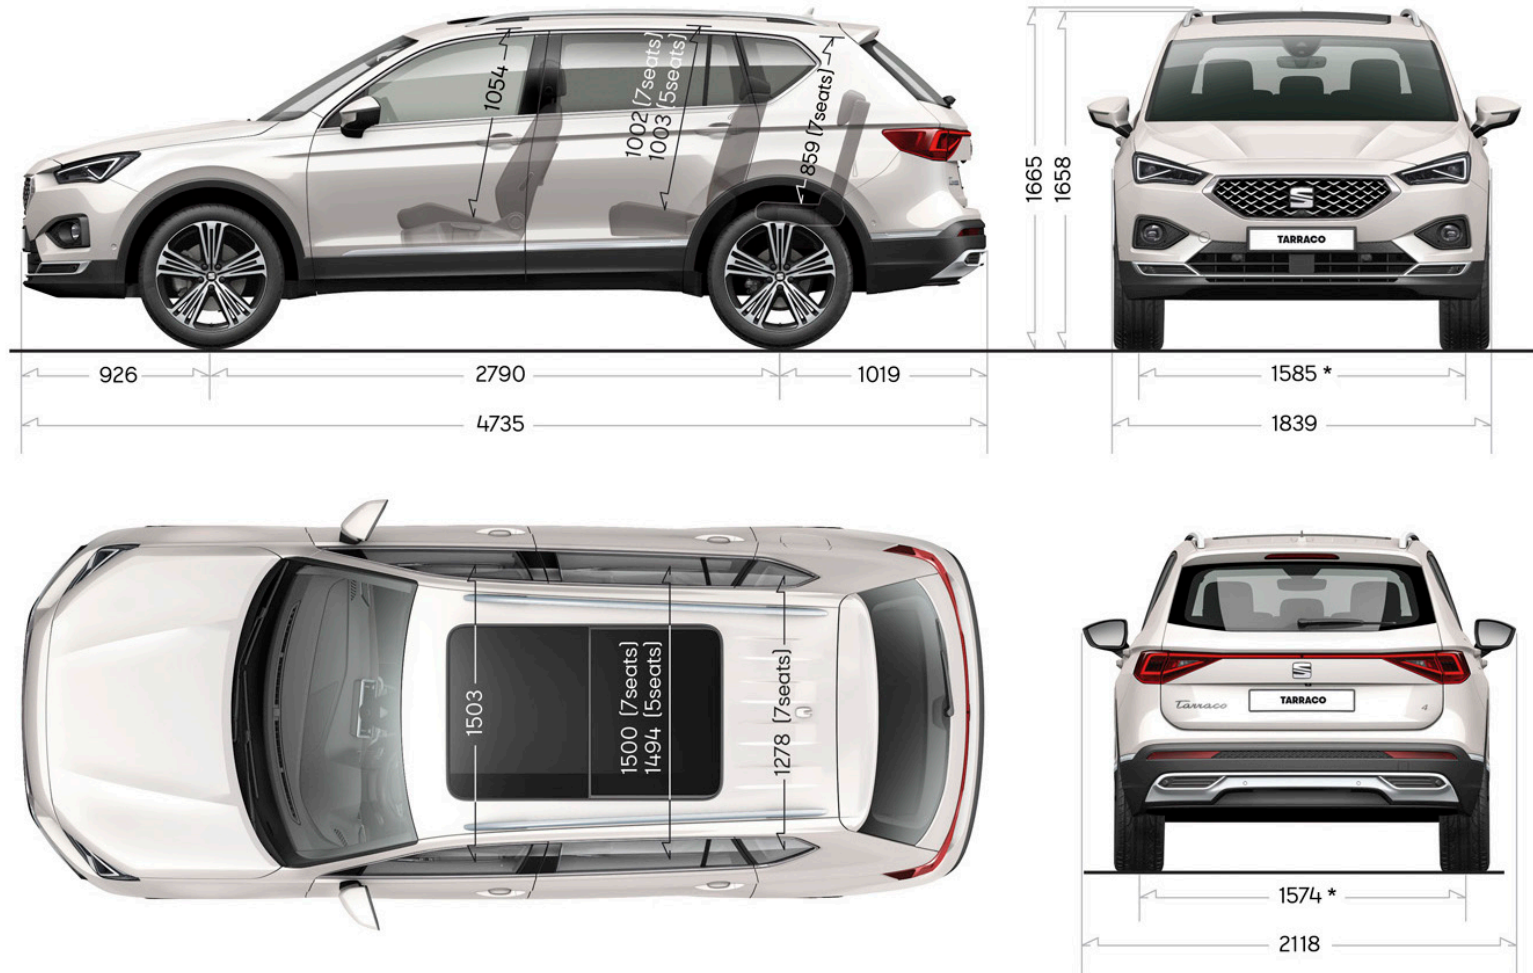

Dimensions

* Model with 215/65 R17