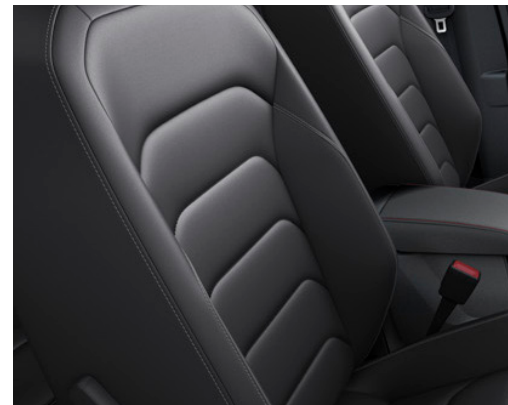

Black Leather - VA+PL1

FR FR+

SE SE
SE+ SE+
Xperience XP
Xperience+ XP+
FR FR
FR+ FR+
Standard
Optional