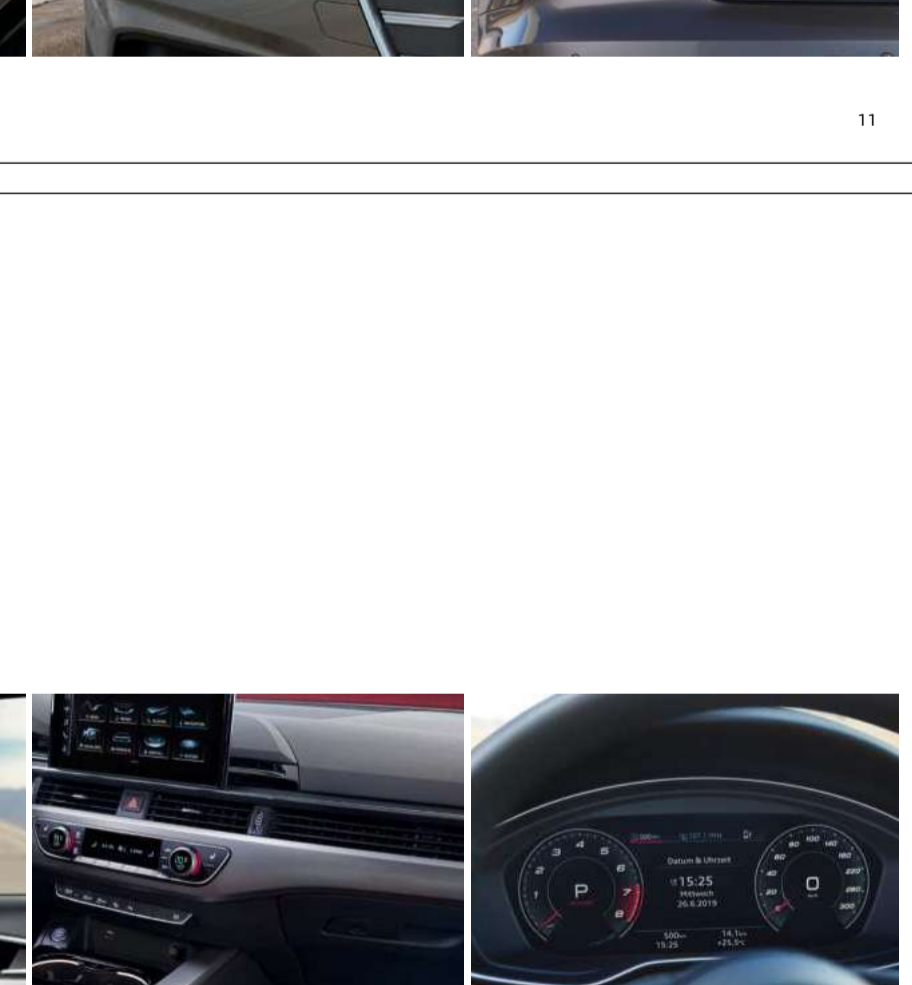

Audi A4

Index

The Audi A4	Overview	1
Engine and Performance	Performance	2
	Engine	3
	Performance Features	4
Equipment	Exterior	5
	Exterior Features	6
	Interior	7
	Interior Features	8
	Technology and Infotainment	9
	Technology Features	10
	External Features	11
Colour and Styling	Exterior Colour Options	13
	Interior Colour Options	14
	Alloy Options	15
Others	Technical Data	16

Future is an attitude.

The all-new, all-impressive Audi A4 gives new meanings to design, performance and connectivity. With a powerful new engine, classy look and a whole lot of intelligent tech integrations, it's got progress imprinted in its DNA.

Performance

Power. Up.

The new Audi A4 offers evolved performance, in every sense. It's all-new, powerful, 2.0 L TFSI petrol engine produces a torque of 320 Nm and a maximum power of 190 hp. It races from 0-100 in just 7.3 seconds and has a top speed of 241 kmph. A 12V Mild-Hybrid System ensures reduced fuel consumption with increased comfort. It is performance done right.

Performance

- **Power**
  190 hp
- **Torque**
  320 Nm
- **Acceleration**
  7.3 sec (0-100 km/h)
- **Top Speed**
  241 km/h

Performance

Features

> Audi Drive Select
The Audi Drive Select gives you the experience of driving 5 cars at once. Choose between Comfort Mode, Dynamic Mode, Efficiency Mode, Auto Mode or Individual Mode and enjoy your ideal drive.

> Audi Park Assist
Parking your Audi A4 becomes a whole lot easier with the Audi Park Assist. It works in tandem with the parking lot sensor and uses ultrasonic sensors to search for ideal bay and kerb-side parking spaces. While the driver accelerates and changes gears, the system takes over the steering for you.