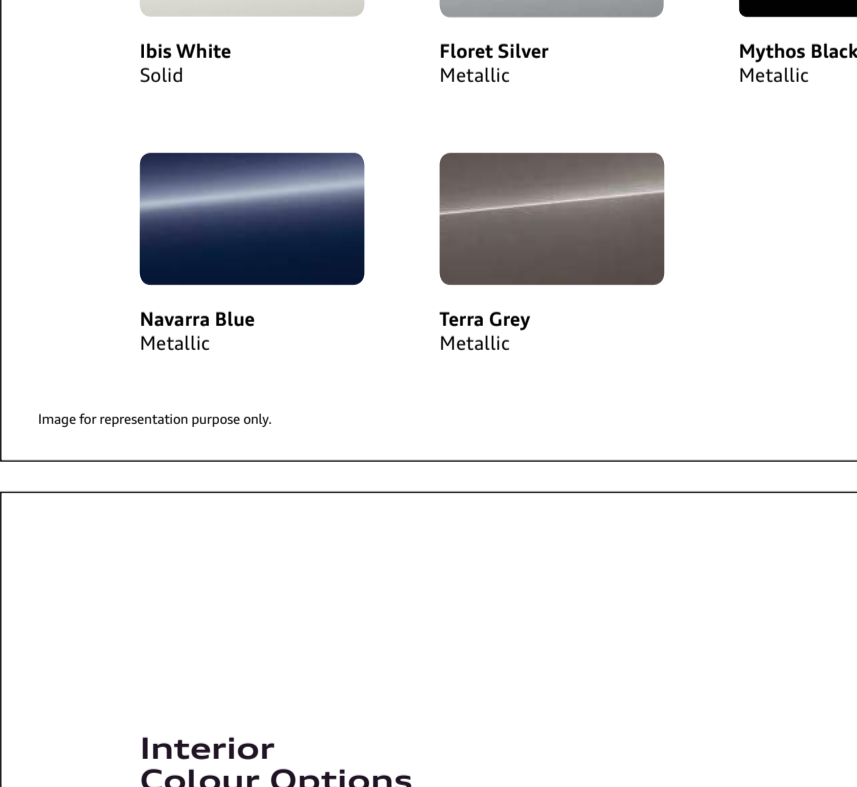

Exterior Colour Options

Choose from these captivating hues to add your palette to the Audi A4.