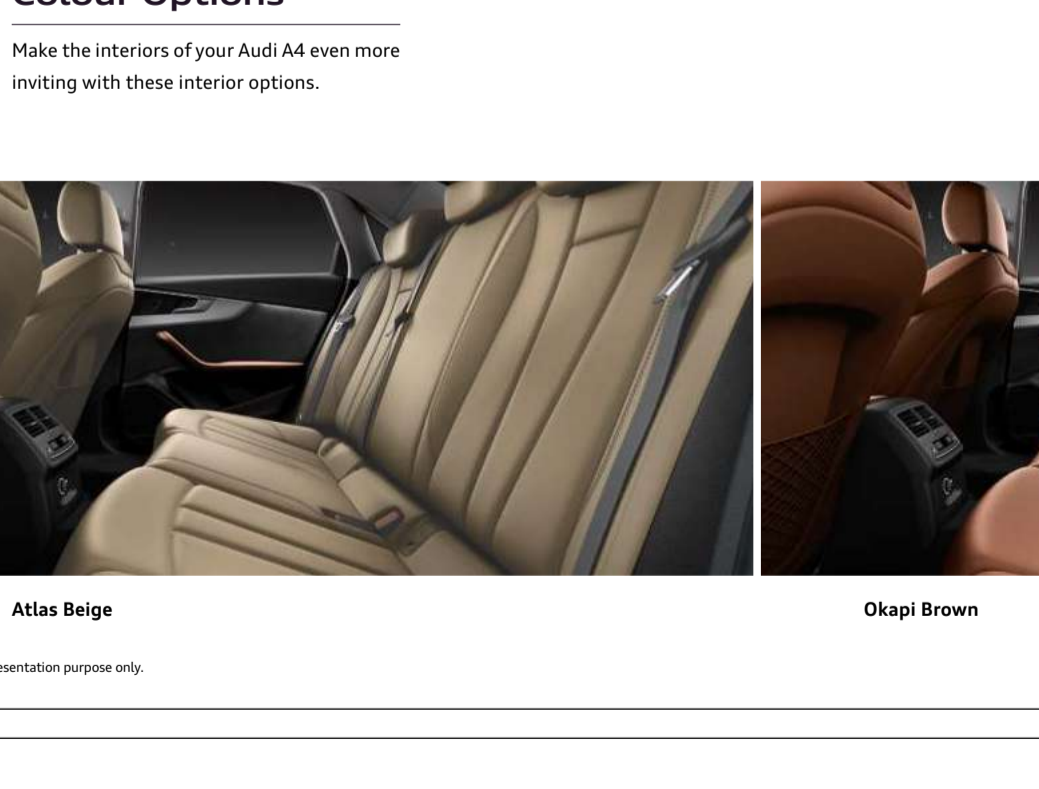

Image for representation purpose only.