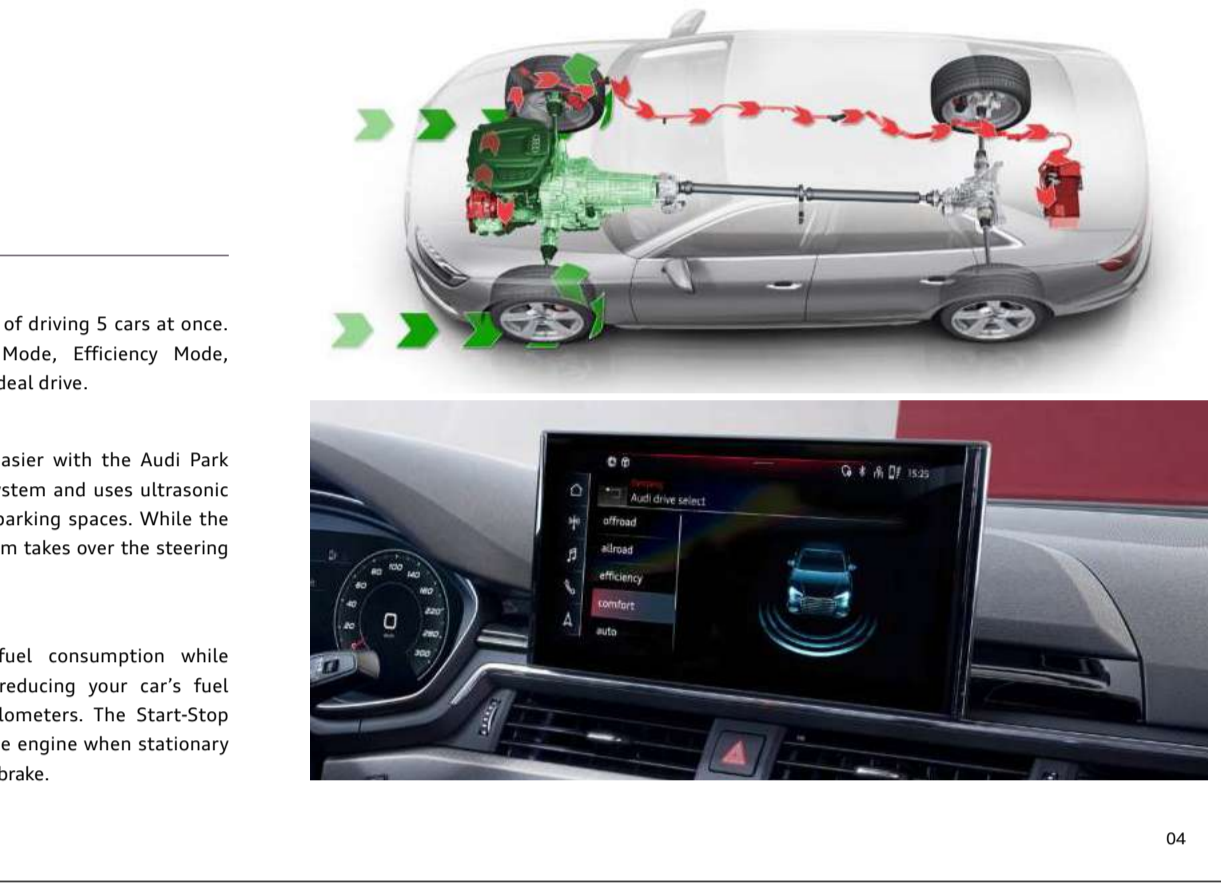

Audi A4

Index

The Audi A4	Overview	1
Engine and Performance	Performance	2
	Engine	3
	Performance Features	4
Equipment	Exterior	5
	Exterior Features	6
	Interior	7
	Interior Features	8
	Technology and Infotainment	9
	Technology Features	10
	External Features	11
Colour and Styling	Exterior Colour Options	13
	Interior Colour Options	14
	Alloy Options	15
Others	Technical Data	16

Future is an attitude.

The all-new, all-impressive Audi A4 gives new meanings to design, performance and connectivity. With a powerful new engine, classy look and a whole lot of intelligent tech integrations, it's got progress imprinted in its DNA.

Performance

Power. Up.

The new Audi A4 offers evolved performance, in every sense. It's all-new, powerful, 2.0 L TFSI petrol engine produces a torque of 320 Nm and a maximum power of 190 hp. It races from 0-100 in just 7.3 seconds and has a top speed of 241 kmph. A 12V Mild-Hybrid System ensures reduced fuel consumption with increased comfort. It is performance done right.

Performance

- **Power**
  190 hp
- **Torque**
  320 Nm
- **Acceleration**
  7.3 sec (0-100 km/h)
- **Top Speed**
  241 km/h

Performance

Features

> Audi Drive Select
The Audi Drive Select gives you the experience of driving 5 cars at once. Choose between Comfort Mode, Dynamic Mode, Efficiency Mode, Auto Mode or Individual Mode and enjoy your ideal drive.

> Audi Park Assist
Parking your Audi A4 becomes a whole lot easier with the Audi Park Assist. It works in tandem with the parking lot sensor and uses ultrasonic sensors to search for ideal bay and kerb-side parking spaces. While the driver accelerates and changes gears, the system takes over the steering for you.