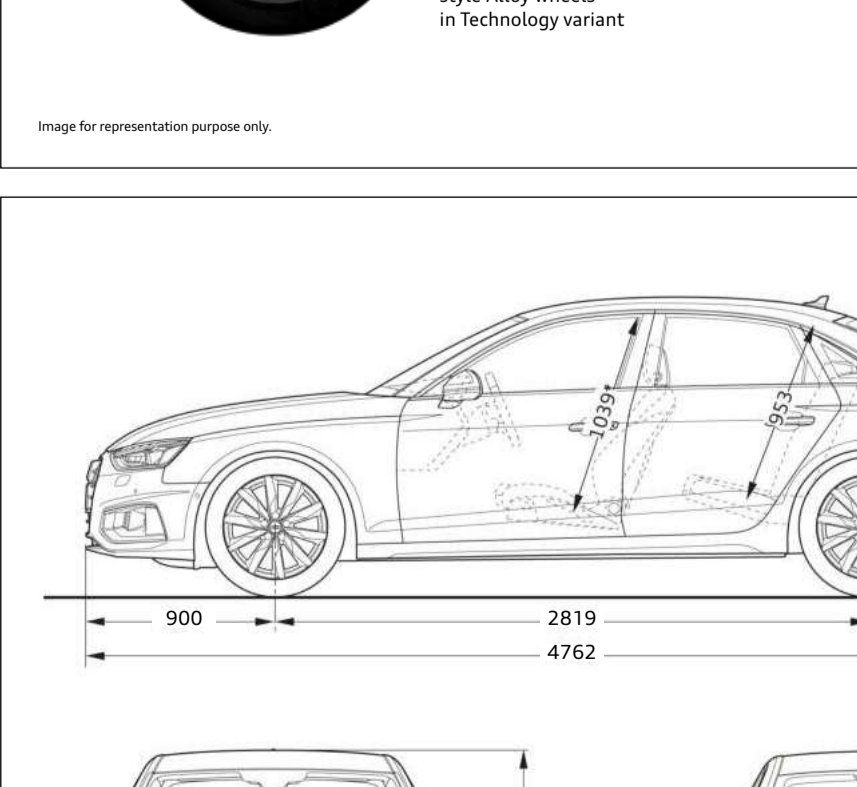

Interior Colour Options

Make the interiors of your Audi A4 even more inviting with these interior options.

Image for representation purpose only.

Alloy Options

The stylish 43.18 cm, 5-arm dynamic style Alloy wheels are a perfect addition to the impressive looking Audi A4.