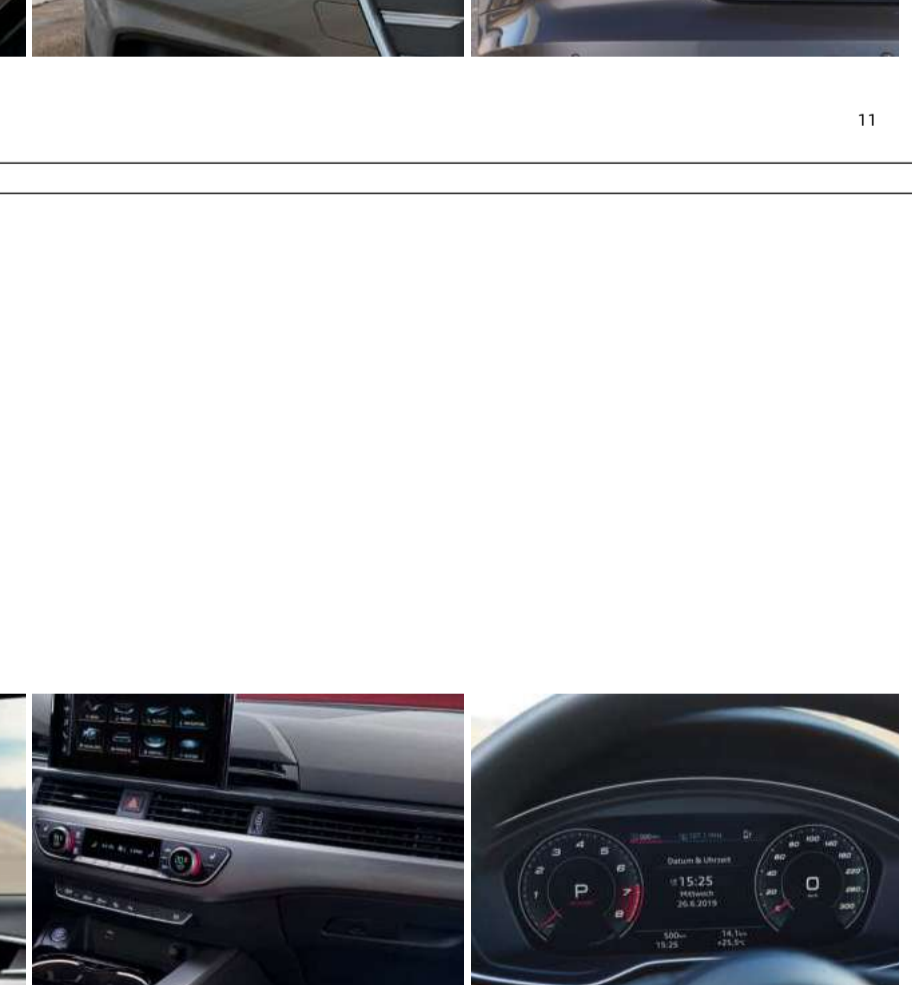

Technology

Intelligence to do more.

Smart, intuitive and highly perceptible. The New Audi A4 features advanced technology and best-in-class infotainment system. The Voice Dialogue System allows you to provide verbal commands to your car. And the Audi Smartphone interface bridges the gap between your phone and your car.

Image for representation purpose only.

Technology

Features

> Audi Smartphone Interface
The Audi Smartphone Interface is a clever amalgamation between your smartphone and the Audi A4. Get instant access to systems such as navigation, music and third-party apps via the MMI touch display or via smartphone voice control.

> MMI Navigation Plus with MMI touch*
The Audi A4's new MMI system takes your vehicle to new levels of connectivity. An MMI touch display with acoustic feedback replaces the older rotary/push button system on the centre tunnel console. With a 25.65 cm high resolution TFT display, the MMI Navigation Plus with MMI Touch is convenience, redefined.