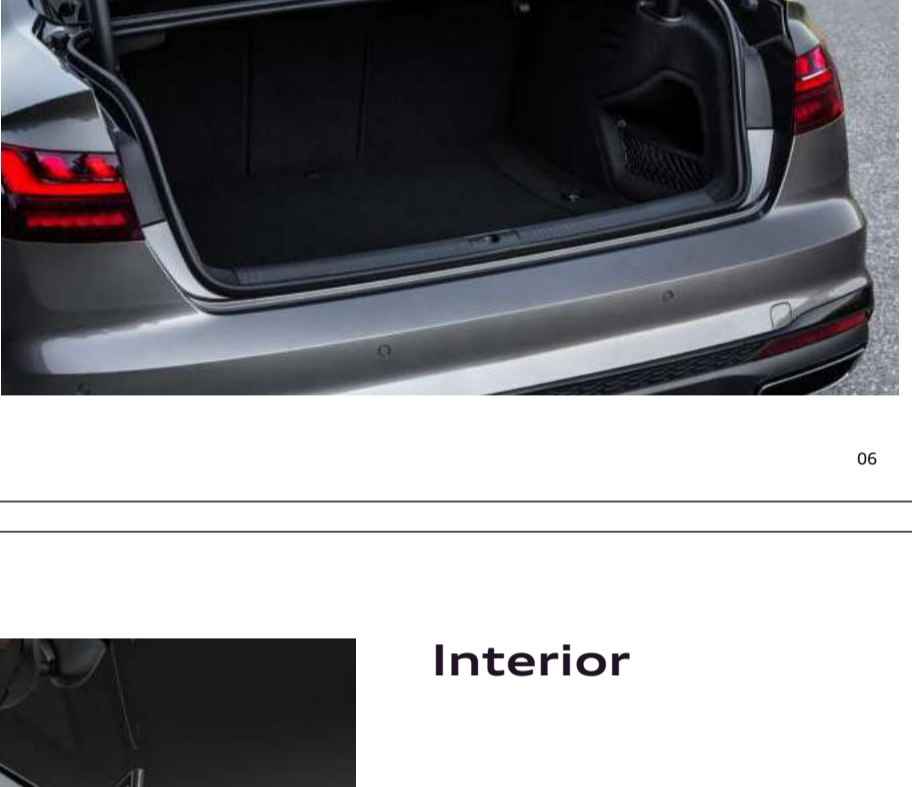

Audi A4

Index

The Audi A4	Overview	1
Engine and Performance	Performance	2
	Engine	3
	Performance Features	4
Equipment	Exterior	5
	Exterior Features	6
	Interior	7
	Interior Features	8
	Technology and Infotainment	9
	Technology Features	10
	External Features	11
Colour and Styling	Exterior Colour Options	13
	Interior Colour Options	14
	Alloy Options	15
Others	Technical Data	16

Future is an attitude.

The all-new, all-impressive Audi A4 gives new meanings to design, performance and connectivity. With a powerful new engine, classy look and a whole lot of intelligent tech integrations, it's got progress imprinted in its DNA.

Performance

Power. Up.

The new Audi A4 offers evolved performance, in every sense. It's all-new, powerful, 2.0 L TFSI petrol engine produces a torque of 320 Nm and a maximum power of 190 hp. It races from 0-100 in just 7.3 seconds and has a top speed of 241 kmph. A 12V Mild-Hybrid System ensures reduced fuel consumption with increased comfort. It is performance done right.

Performance

- **Power**
  190 hp
- **Torque**
  320 Nm
- **Acceleration**
  7.3 sec (0-100 km/h)
- **Top Speed**
  241 km/h

Performance

Features

> Audi Drive Select
The Audi Drive Select gives you the experience of driving 5 cars at once. Choose between Comfort Mode, Dynamic Mode, Efficiency Mode, Auto Mode or Individual Mode and enjoy your ideal drive.

> Audi Park Assist
Parking your Audi A4 becomes a whole lot easier with the Audi Park Assist. It works in tandem with the parking lot sensor and uses ultrasonic sensors to search for ideal bay and kerb-side parking spaces. While the driver accelerates and changes gears, the system takes over the steering for you.