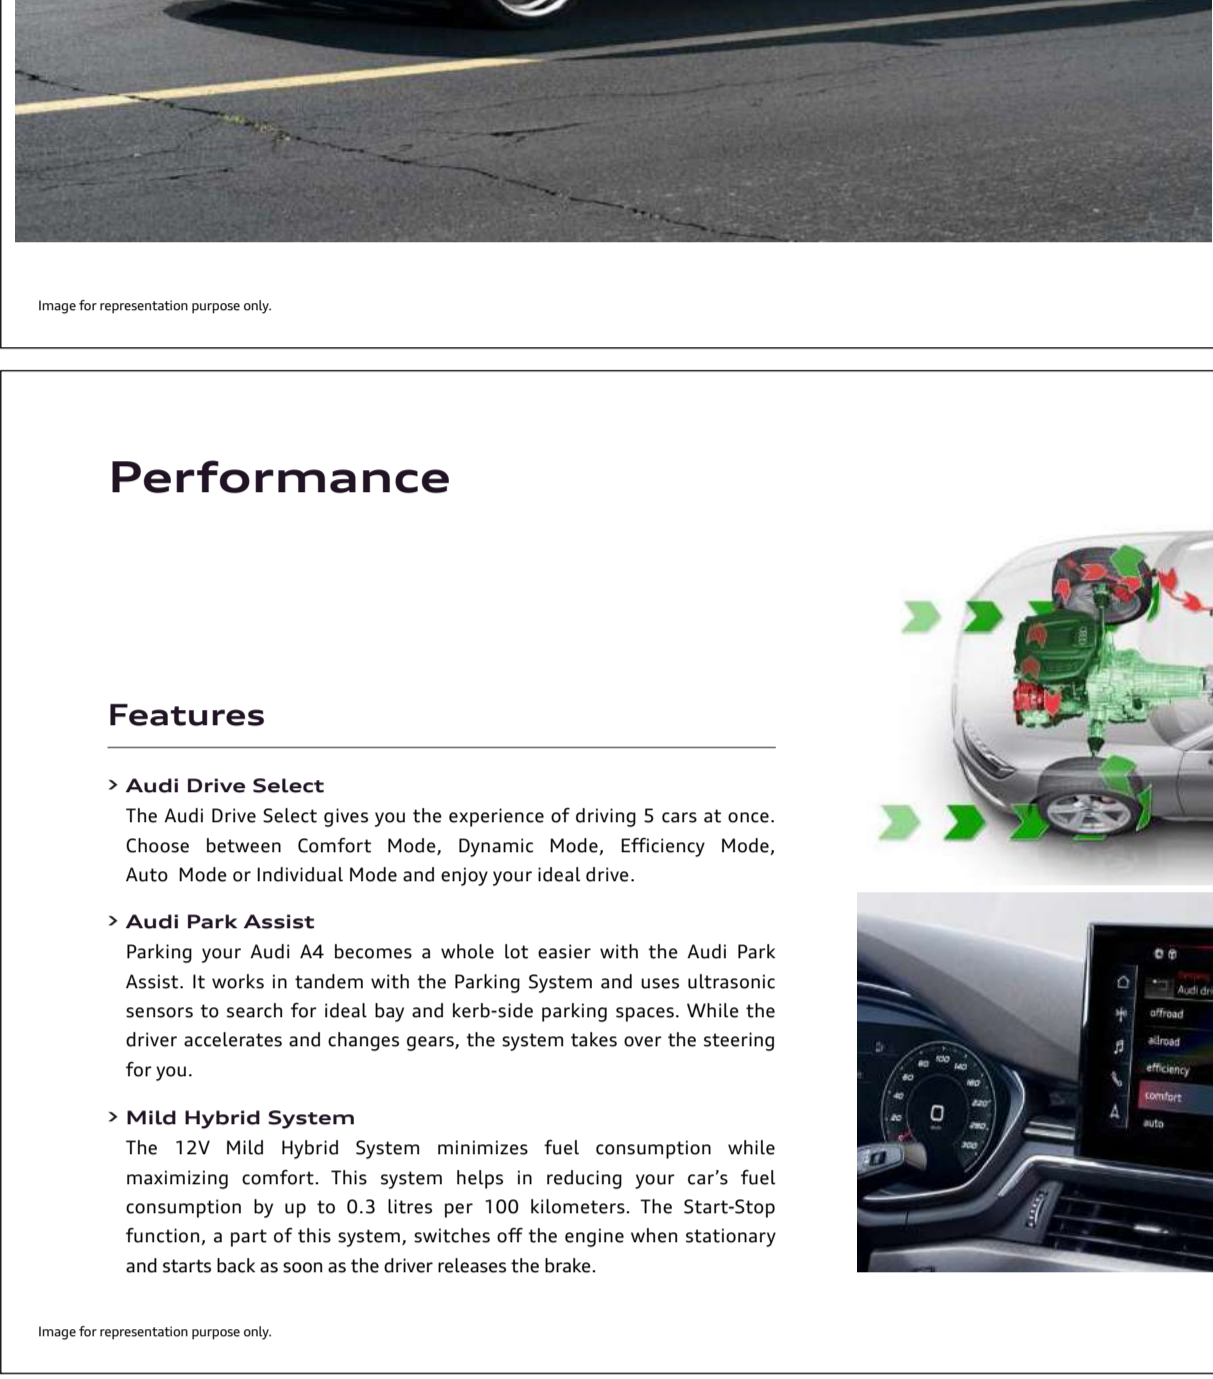

Image for representation purpose only.

Performance

- **Power**
  190 hp
- **Torque**
  320 Nm
- **Acceleration**
  7.3 sec (0-100 km/h)
- **Top Speed**
  241 km/h

Image for representation purpose only.

Performance

Features

> Audi Drive Select
The Audi Drive Select gives you the experience of driving 5 cars at once. Choose between Comfort Mode, Dynamic Mode, Efficiency Mode, Auto Mode or Individual Mode and enjoy your ideal drive.

> Audi Park Assist
Parking your Audi A4 becomes a whole lot easier with the Audi Park Assist. It works in tandem with the parking lot sensor and uses ultrasonic sensors to search for ideal bay and kerb-side parking spaces. While the driver accelerates and changes gears, the system takes over the steering for you.

> Mild Hybrid System
The 12V Mild Hybrid System minimizes fuel consumption while maximizing comfort. This system helps in reducing your car's fuel consumption by up to 0.3 litres per 100 kilometers. The Start-Stop function, a part of this system, switches off the engine when stationary and starts back as soon as the driver releases the brake.