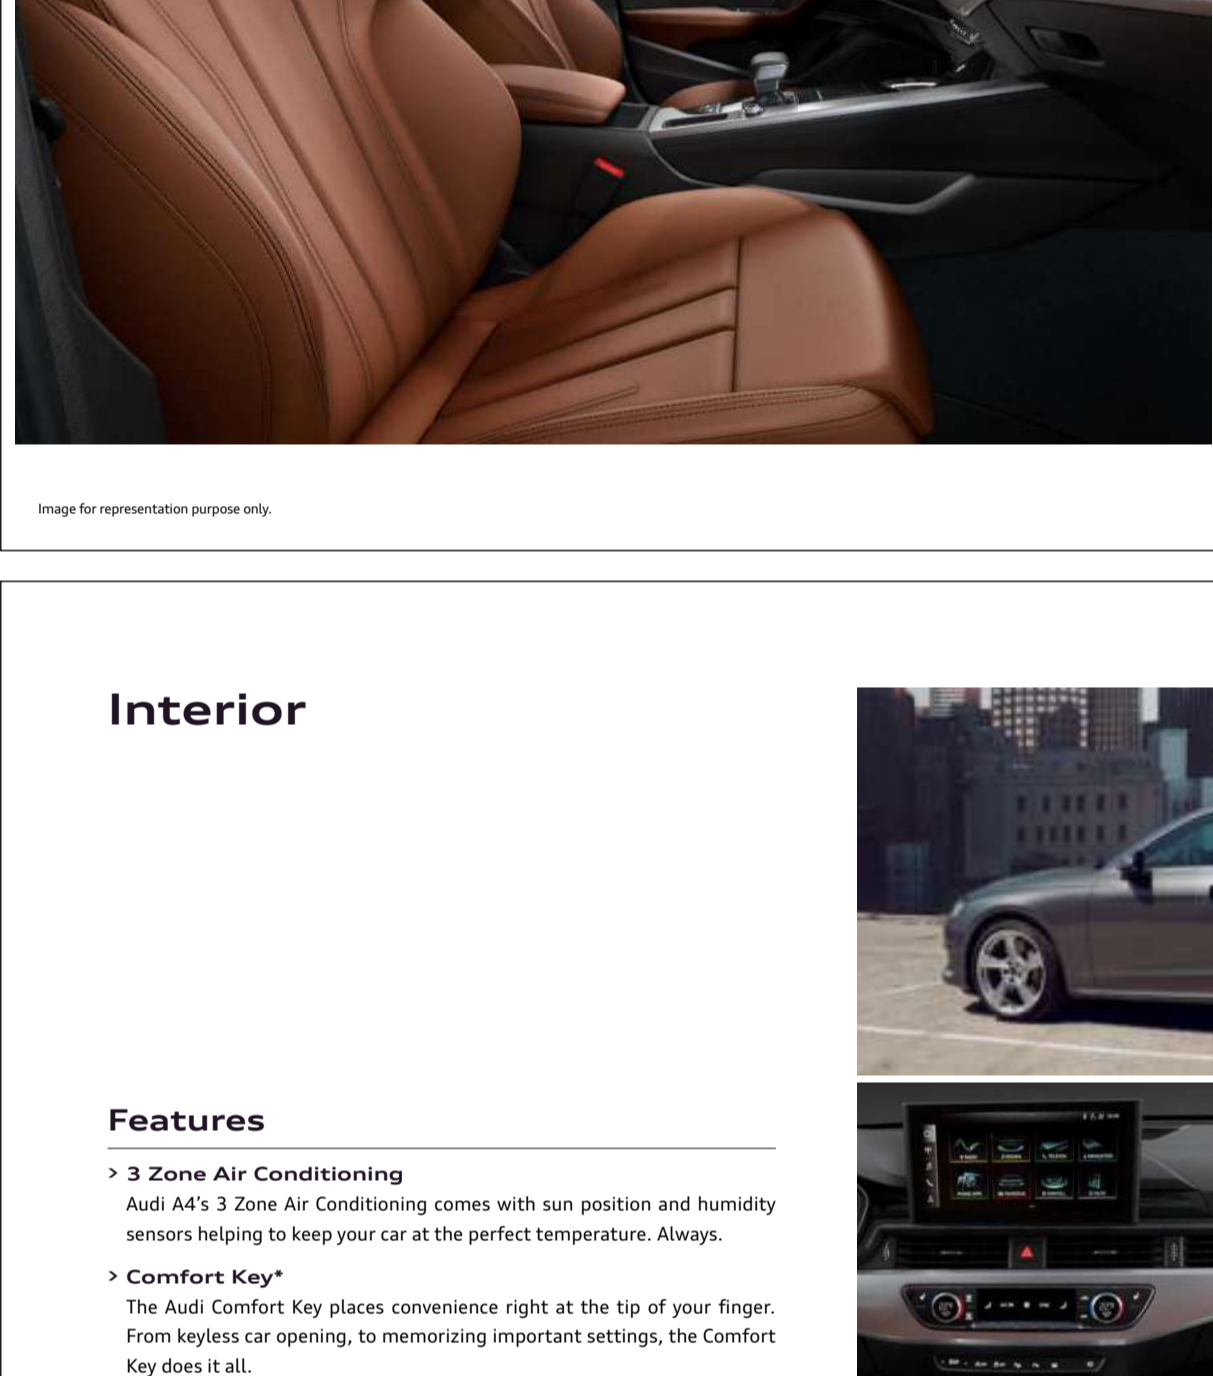

Image for representation purpose only.

Exterior

The future looks magnificent.

The new Audi A4 is effortlessly impressive. All the way from the redesigned sporty front bumper to the disconnected shoulder line running across its sides, to the beautiful rear lamps, the design is cohesive and extremely attractive.

Image for representation purpose only.

Exterior

Features

> LED Headlamps with redesigned signature DRLs
Style and safety meet in the Audi A4 headlamps. The redesigned signature DRLs accents the shape of the car while increasing the visibility of the car to other drivers.

> Gesture-Based Boot Lid Opening System*
It's the smaller things that take the Audi A4 to the next level. Like the gesture-based boot lid opening system which helps you open the boot of your car with a flick of your foot.