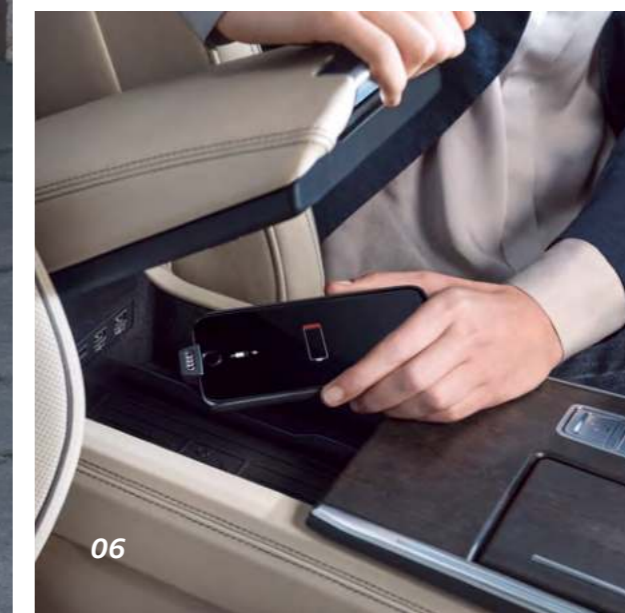

01 Ski and luggage box – available in the colours brilliant black or platinum grey with brilliant black side blade. Available in the sizes 300 l, 360 l and 405 l.

02 Carrier unit – for various roof rack modules such as bicycle mount/kayak mount or luggage boxes. Easy attachment. Includes anti-theft locking feature.

03 Luggage box bags – with 5 cm high, waterproof edge. Available in 3 sizes: S (43 l), M (76 l) and L (82 l).

04 Audi child seat youngster advanced – for small passengers aged up to 12 years (approx. 1–36 kg). In the colours Misano red/black or titanium grey/black. Further child seats: Audi baby seat and Audi child seat.

05 LED for entry area – depending on the variant, the LED light projects either the quattro logo or the Audi rings onto the ground when you open the vehicle door.

06 Inductive charging cover – allows for wireless charging of iPhones while driving. In accordance with the Qi standard (for iPhone models 6–7 and SE).

07 All-weather floor mats – a perfect fit, with the Audi A6 logo. Made of durable and 100% recyclable plastic.

08 Footrest and pedal caps – made of brushed stainless steel. The rubber coating on the surface provides more grip.

Image used is for representation purpose only. Please contact your nearest Audi partner or visit www.audi.in for detailed information about standard and optional equipment.