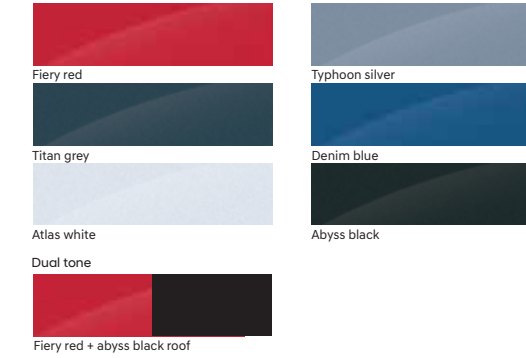

Transmission options: Dual clutch transmission (DCT) | Manual transmission (MT)

Interior & exterior colours

VENUE

Mono tone

Two tone black and greige interiors

VENUE Knight

Mono tone

All black interiors with brass coloured inserts