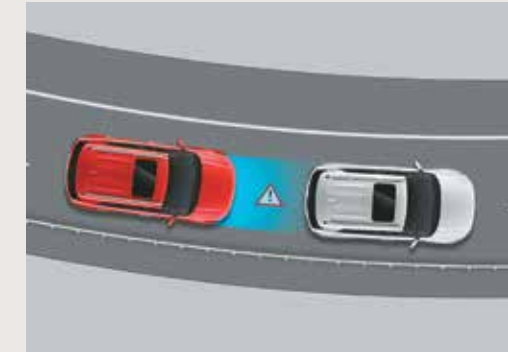

Standard across all variants

Rear parking assist camera with dynamic guidelines

6 Airbags

Tyre pressure monitoring system (Highline)

Other features: Strong body structure with AHSS | Electronic stability control (ESC) | Vehicle stability management (VSM) | Hill assist control (HAC)

*Electronic brakeforce distribution

Hyundai SmartSense

Level 1 ADAS. **1st in segment**

Advanced Driver Assistance System (ADAS) uses automated sensing technology to detect obstacles on the road & respond with countermeasures for impact avoidance. Thus offering comprehensive protection on the road. The new Hyundai VENUE comes with cutting-edge autonomous level 1 ADAS system for a smart & intuitive driving experience.