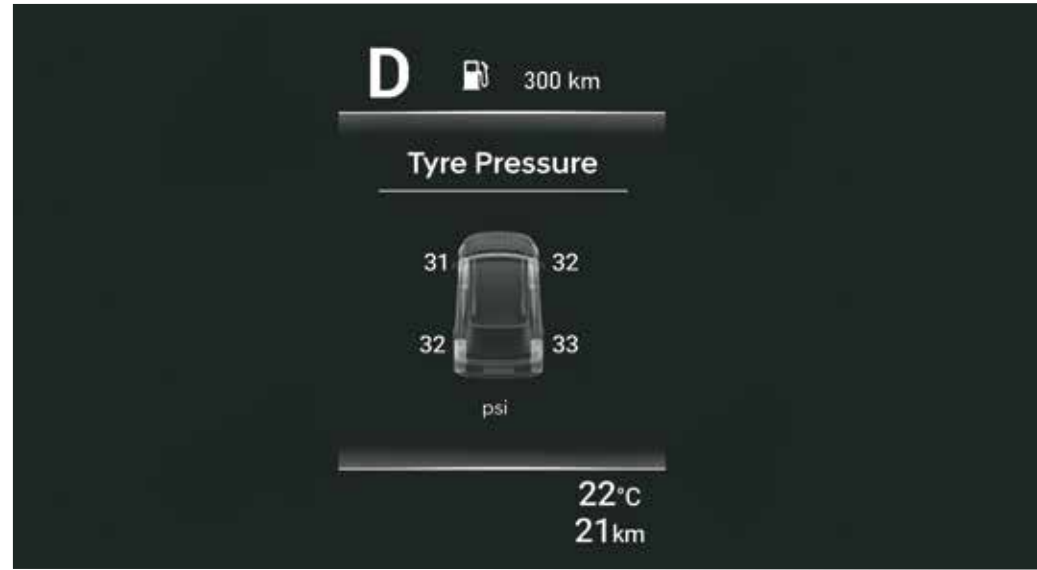

Standard across all variants

Rear parking assist camera with dynamic guidelines

6 Airbags

Tyre pressure monitoring system (Highline)

Other features: Strong body structure with AHSS | Electronic stability control (ESC) | Vehicle stability management (VSM) | Hill assist control (HAC)