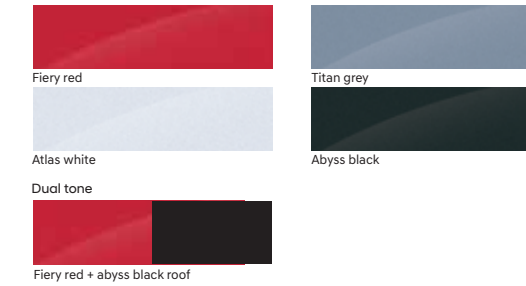

Transmission options: Dual clutch transmission (DCT) | Manual transmission (MT)

Interior & exterior colours

VENUE

Mono tone

Two tone black and greige interiors

VENUE Knight

Mono tone

All black interiors with brass coloured inserts