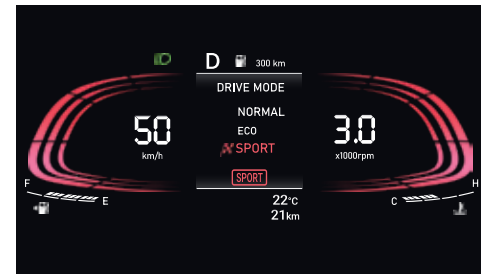

U2 1.5 I CRDi VGT diesel

Max power **85** kW (116 PS) @ 4 000 r/min
Max torque **250** Nm @ 1 500-2 750 r/min

Drive mode themes:

Eco

Normal

Sport

Drive modes:

Get wherever you need to go with ease. Pick your driving mode and let the VENUE do the rest.

Eco: The new VENUE already comes with impressive mileage and driving in ECO mode can help increase even that.

Normal: This is your happy place. The normal mode sits squarely between the performance of the SPORT and efficiency of ECO. Delivering a effortlessly relaxed performance that's perfect for everyday driving.