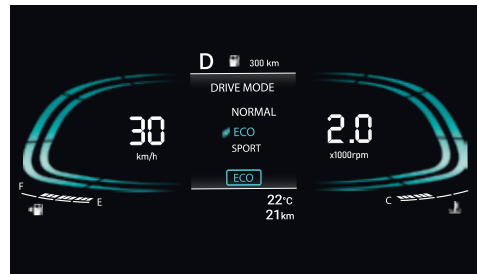

U2 1.5 I CRDi VGT diesel

Max power **85** kW (116 PS) @ 4 000 r/min
Max torque **250** Nm @ 1 500-2 750 r/min

Drive mode themes:

Eco

Normal

Sport

Drive modes:

Get wherever you need to go with ease. Pick your driving mode and let the VENUE do the rest.

Eco: The new VENUE already comes with impressive mileage and driving in ECO mode can help increase even that.

Normal: This is your happy place. The normal mode sits squarely between the performance of the SPORT and efficiency of ECO. Delivering a effortlessly relaxed performance that's perfect for everyday driving.