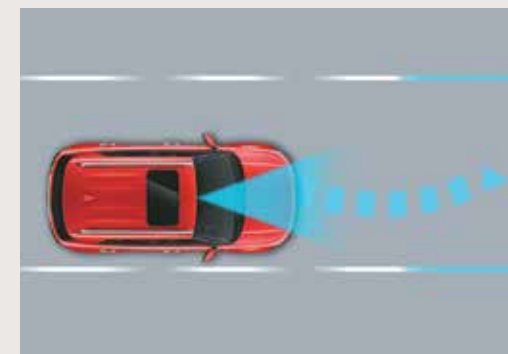

*Electronic brakeforce distribution

Hyundai SmartSense

Level 1 ADAS. **1st in segment**

Advanced Driver Assistance System (ADAS) uses automated sensing technology to detect obstacles on the road & respond with countermeasures for impact avoidance. Thus offering comprehensive protection on the road. The new Hyundai VENUE comes with cutting-edge autonomous level 1 ADAS system for a smart & intuitive driving experience.

Forward Collision Warning (FCW)

Lane Departure Warning (LDW)

Forward Collision - Avoidance Assist - Car (FCA-Car) & Forward Collision Warning (FCW)

Forward Collision - Avoidance Assist - Pedestrian (FCA-Ped)

Forward Collision - Avoidance Assist - Cycle (FCA-Cyl)

High Beam Assist (HBA)

Lane Keeping Assist (LKA)

Lane Following Assist (LFA)

Driver Attention Warning (DAW)

Leading Vehicle Departure Alert (LVDA)

An exhilarating drive, like nothing else.

It's not just about getting from one place to another, it's about getting there in style. The new Hyundai VENUE puts the fun into driving. At the heart of the new Hyundai VENUE sits a finely tuned engine that delivers the perfect blend of performance and efficiency for that heart thumping driving experience. To put it simply, it's a lit drive!