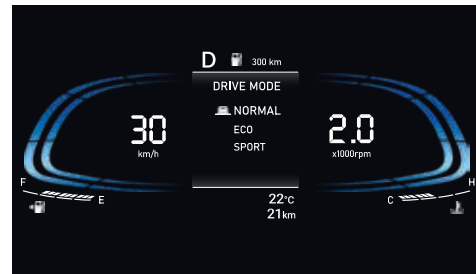

U2 1.5 I CRDi VGT diesel

Max power **85** kW (116 PS) @ 4 000 r/min
Max torque **250** Nm @ 1 500-2 750 r/min

Drive mode themes:

Eco

Normal

Sport

Drive modes:

Get wherever you need to go with ease. Pick your driving mode and let the VENUE do the rest.

Eco: The new VENUE already comes with impressive mileage and driving in ECO mode can help increase even that.

Normal: This is your happy place. The normal mode sits squarely between the performance of the SPORT and efficiency of ECO. Delivering a effortlessly relaxed performance that's perfect for everyday driving.