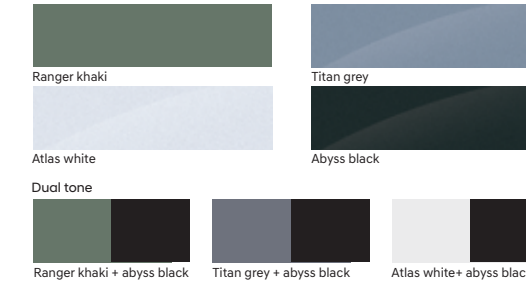

VENUE Knight

Mono tone

Black interiors with light sage green coloured inserts