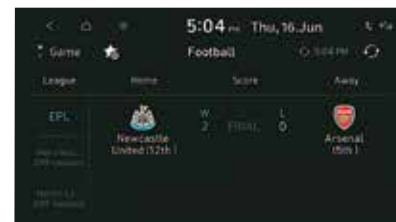

Sports updates