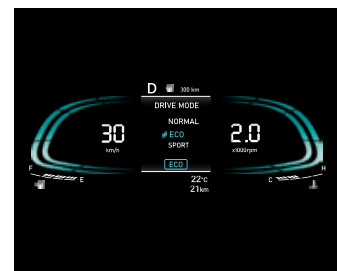

Drive mode select:

Eco