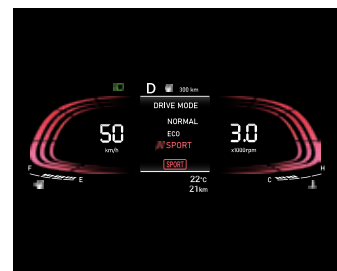

Adding power to play.

The enhanced ride and handling, and distinct roar of the Hyundai VENUE N Line powered by a 1.0 l turbo engine is ought to give you an exhilarating driving experience.

Built for play. Built for safety.

Prioritizing safety, the Hyundai VENUE N Line is built to add thrill to your ride while ensuring complete safety with features like 6 airbags, electronic stability control (ESC), brake assist system (BAS) and more.

Drive mode select:

Sport

Other features – All 4 disc brakes | ABS with EBD | Brake assist system (BAS) | Headlamp escort function | Impact sensing auto door unlock | Speed sensing auto door lock | Rear defogger with timer | ISOFIX

*Electronic brakeforce distribution