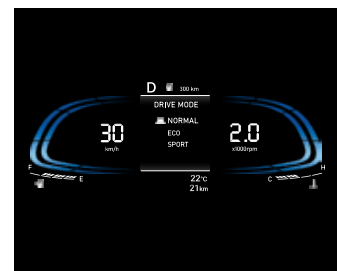

Adding power to play.

The enhanced ride and handling, and distinct roar of the Hyundai VENUE N Line powered by a 1.0 l turbo engine is ought to give you an exhilarating driving experience.

Built for play. Built for safety.

Prioritizing safety, the Hyundai VENUE N Line is built to add thrill to your ride while ensuring complete safety with features like 6 airbags, electronic stability control (ESC), brake assist system (BAS) and more.

Drive mode select:

Normal

Other features – All 4 disc brakes | ABS with EBD | Brake assist system (BAS) | Headlamp escort function | Impact sensing auto door unlock | Speed sensing auto door lock | Rear defogger with timer | ISOFIX

*Electronic brakeforce distribution