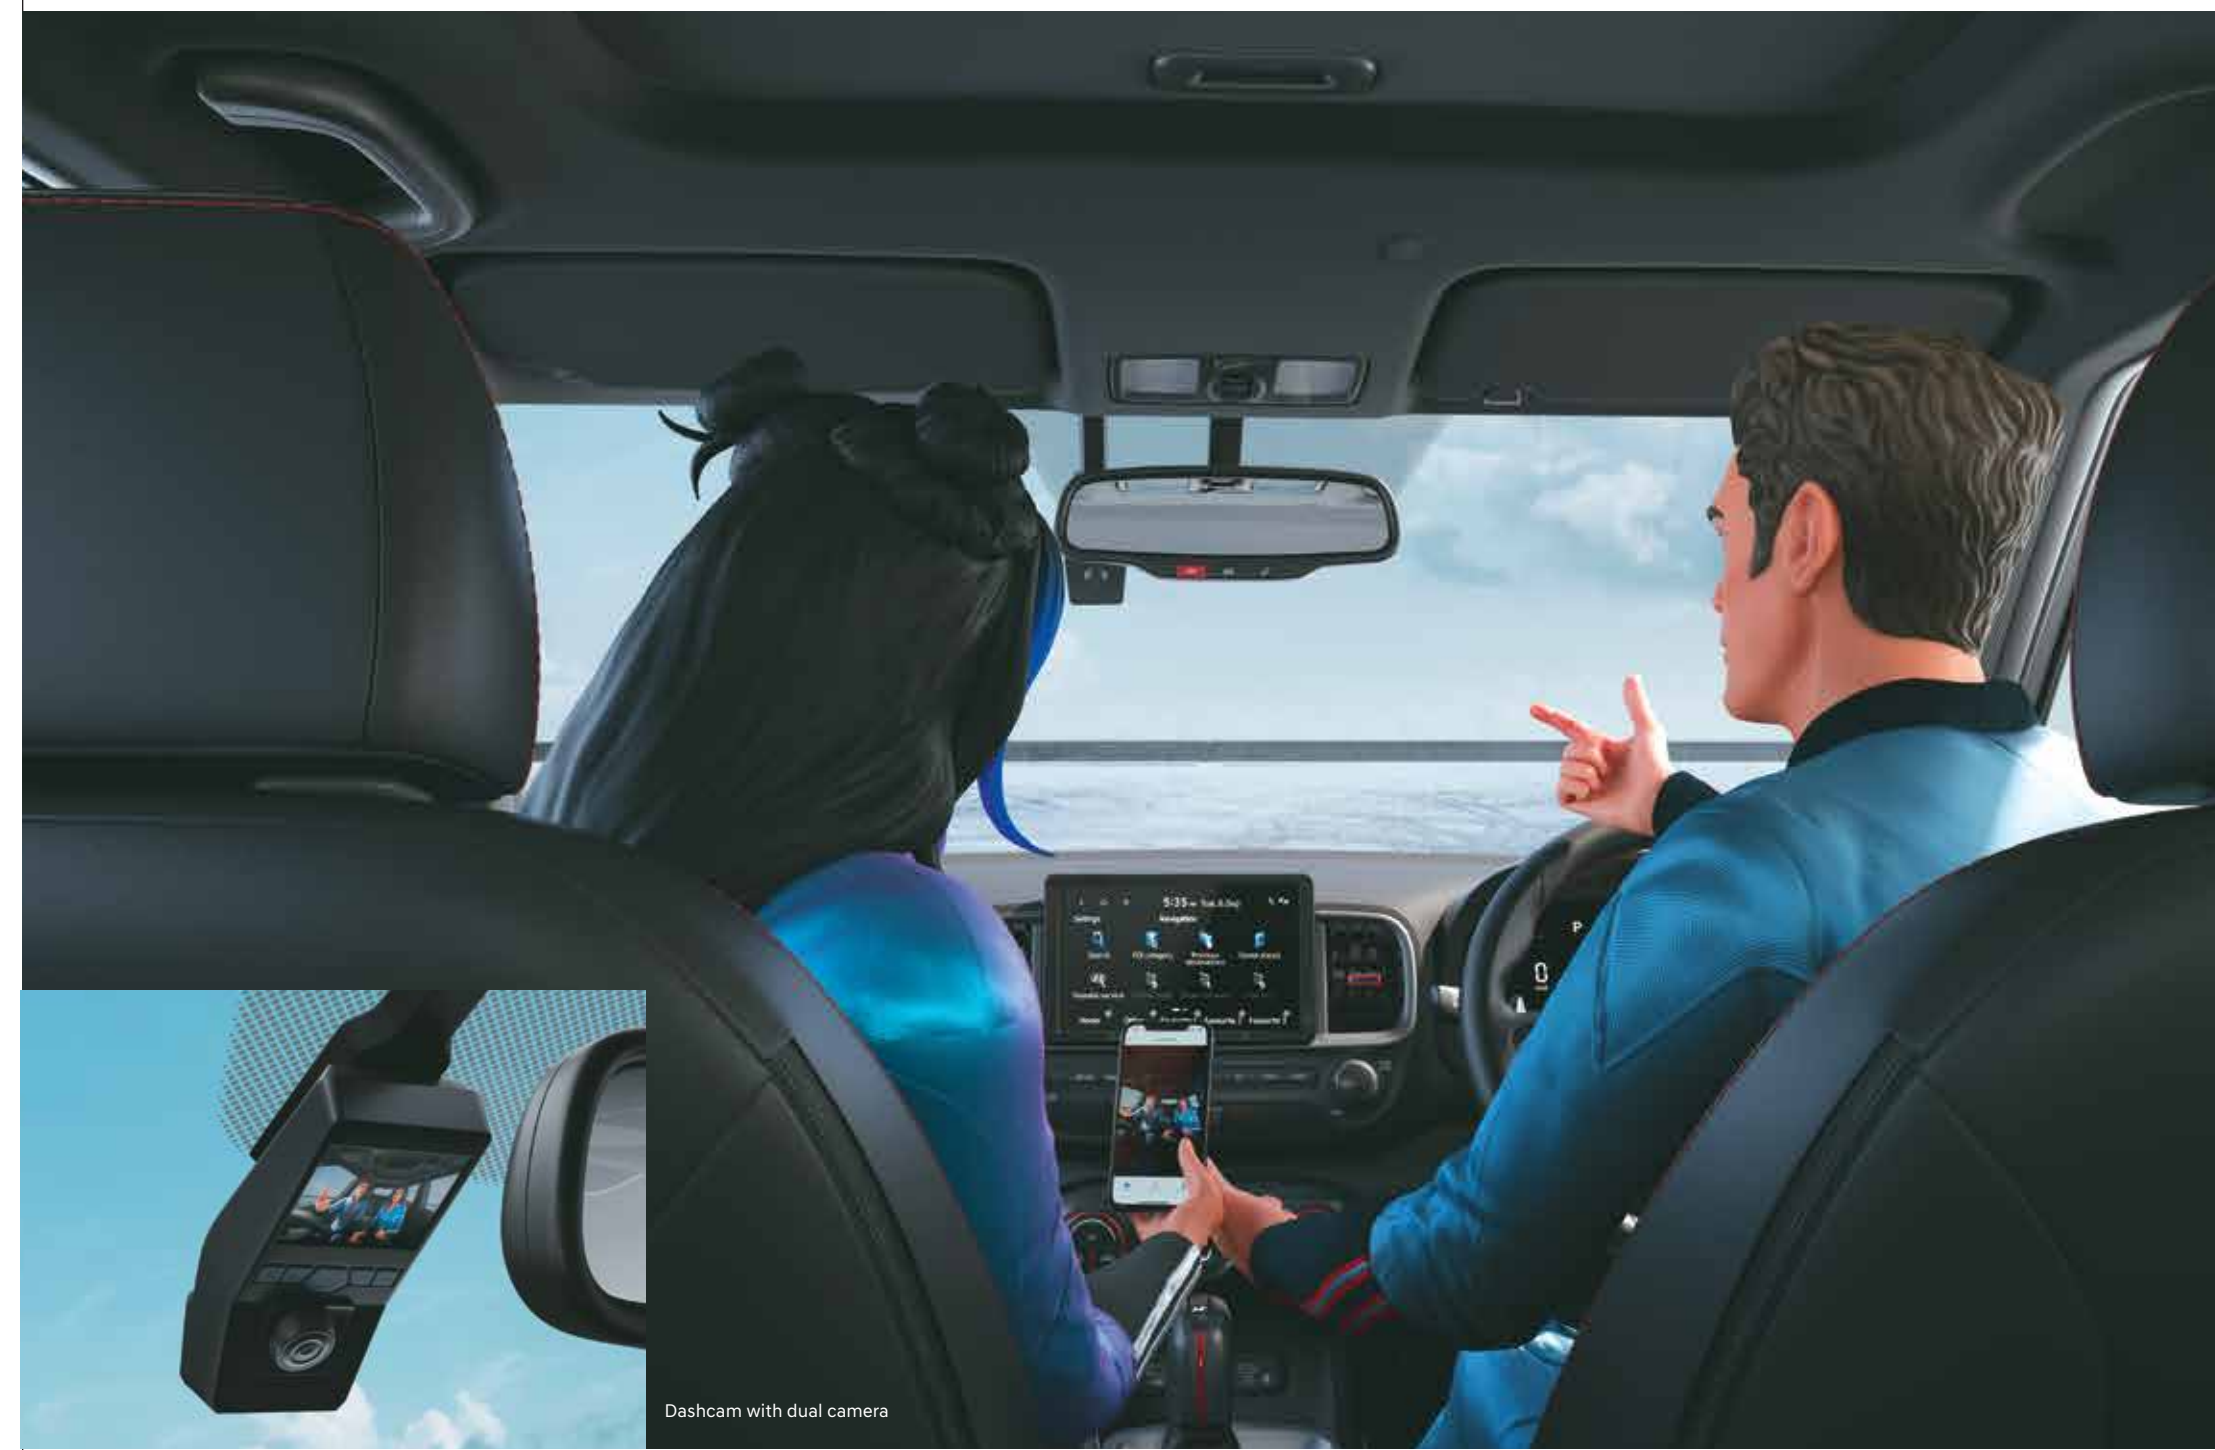

Sporty black interiors with athletic red inserts

Leather[^] seats with N logo

Exciting red ambient lighting

Sporty metal pedals

Strap in. Play more.

Step inside the Hyundai VENUE N Line and you'll discover what sets it apart. The sporty black interiors with athletic red inserts, N branding and the exciting red ambient lighting makes it the perfect playtime partner.

Smart electric sunroof

3-spoke leather[^] steering wheel with N logo

Digital cluster with colour TFT MID

Other features – Dark metal finish inside door handles | Power driver seat – 4 way | Fully automatic temperature control with digital display
Glovebox cooling | 60:40 Split rear seat

[^]Leatherette

Dashcam with dual camera

Leveled up with tech.

Built to bring the world to your fingertips, the Hyundai VENUE N Line is packed with technology to keep you connected through home-to-car with Alexa and Google Voice Assistant, Bluelink and more. The dashcam with dual camera records outside and inside the car with features like driving recording, event recording, vacation recording and parking recording (user defined).