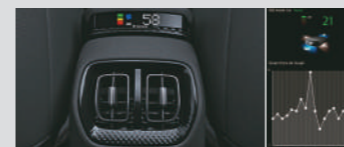

UVO CONTROLLED SMART PURE AIR PURIFIER

Fights against virus and bacteria while monitoring AQI status