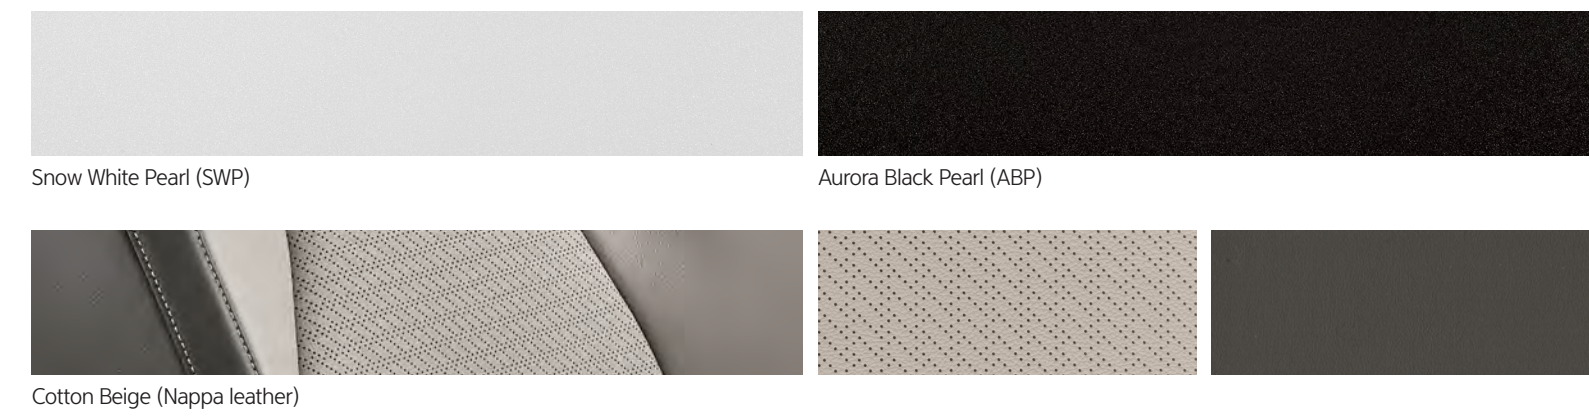

## Exterior & Interior Color

Snow White Pearl (SWP)

Aurora Black Pearl (ABP)

Cotton Beige (Nappa leather)