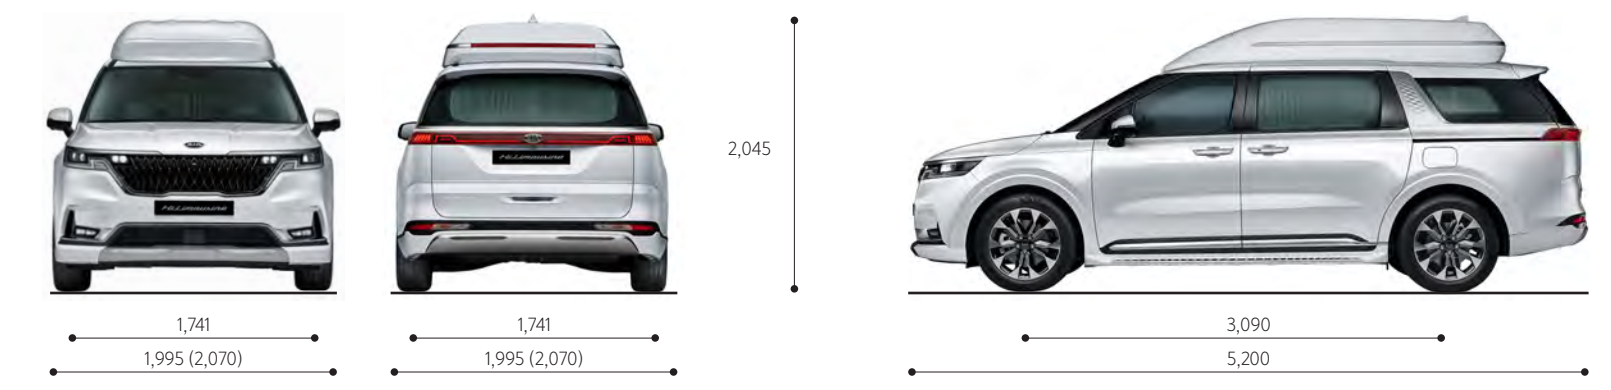

## Dimension

Units: mm  
 ※ Total height: numbers in () include the roof rack