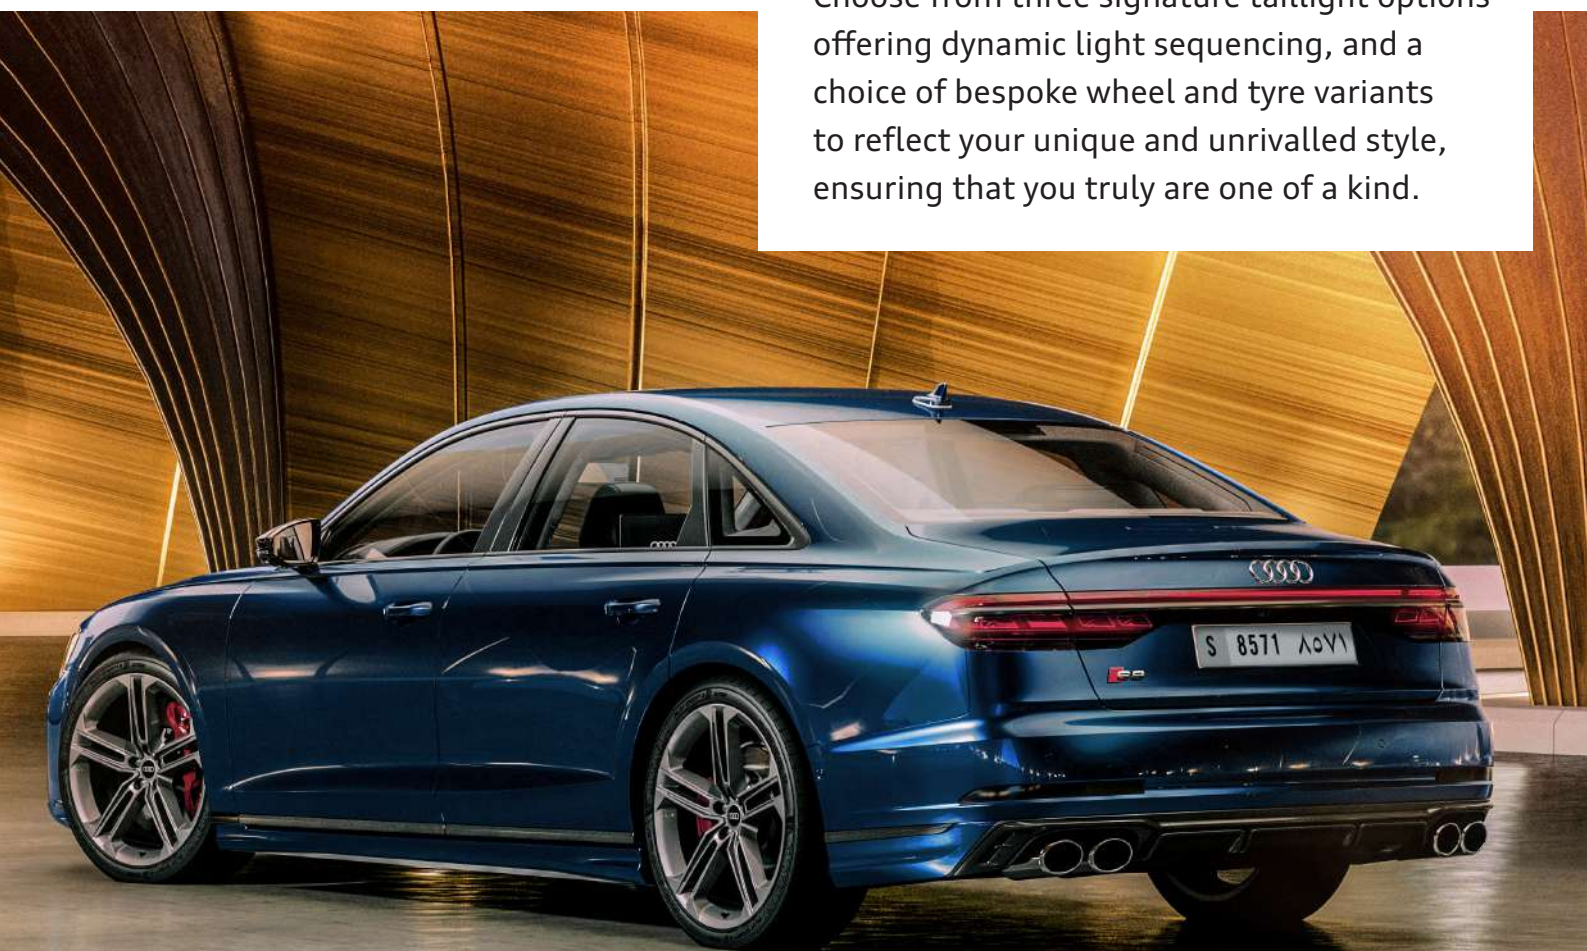

## The Audi S8

No introduction required - Never before has a luxury vehicle conveyed such an eye-catching reflection of who you are.

The Audi S8, the most powerful in its class, with its premium design and innovative technology embodies style and elegance and creates an unparalleled impression of prestige and authority.

## Announce your arrival.

The S8's masterful handling and impressive torque maxing 800Nm, the adventurous can reach daring speeds of 250km/h. With the power to accelerate at 0-100 kilometers per hour in just 3.8 seconds, you'll create as much of an impression when you leave as when you arrived.

# Progressive style

With the Audi S8's sleek style and customizable exterior, they'll know you've arrived before you open the door. The signature sporty front grille exudes dominance and power; an intimidating sight in anyone's rear-view mirror.