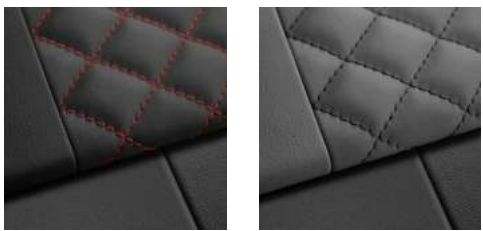

Audi exclusive

Custom paint finishes in a wide range of colors, from neutrals to rainbow shades. Make your Q5 as unique and unforgettable as you with Audi exclusive.

Configure your Audi Q5

Interior

Microfiber and leather combination in Atlas beige, black, Okapi brown or Rock gray. Options available with matching or contrast stitching.

Fine Nappa leather in black or Rotor gray*

Fine Nappa leather with embossed "S" in black or Rotor gray*

* Only available for the S line

Wheels

19"

20"

For more interior and wheel options,
Configure your Audi Q5