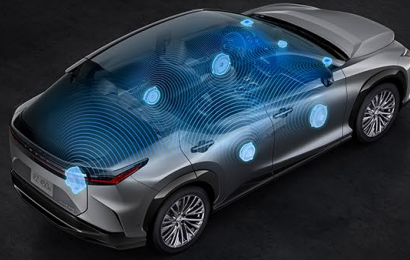

THE ALL-NEW

RZ

MORE THAN ELECTRIC

 **LEXUS**
EXPERIENCE AMAZING

LEXUS-FIRST DEDICATED BEV

Provides exhilarating drive force delivery with a battery capacity retention rate of 90% over 10 years.

MARK LEVINSON PREMIUM SURROUND SOUND SYSTEM

With 13 speakers located around the vehicle, high-quality sound is produced with excellent purity and depth.

ACTIVE SOUND CONTROL (ASC)

To enhance the driving feel of the All-new RZ, pleasing driving sounds, like accelerations, are produced by the speakers.

LEXUS-FIRST ROTARY SHIFTER

Complements the futuristic feel of the cockpit with a sleek dial-type shift, with shift-by-wire technology.

DIRECT4

FIRST BEV DIRECT4

The AWD control, front eAxle and rear eAxle vary according to the road condition to provide excellent traction and handling, come what may.