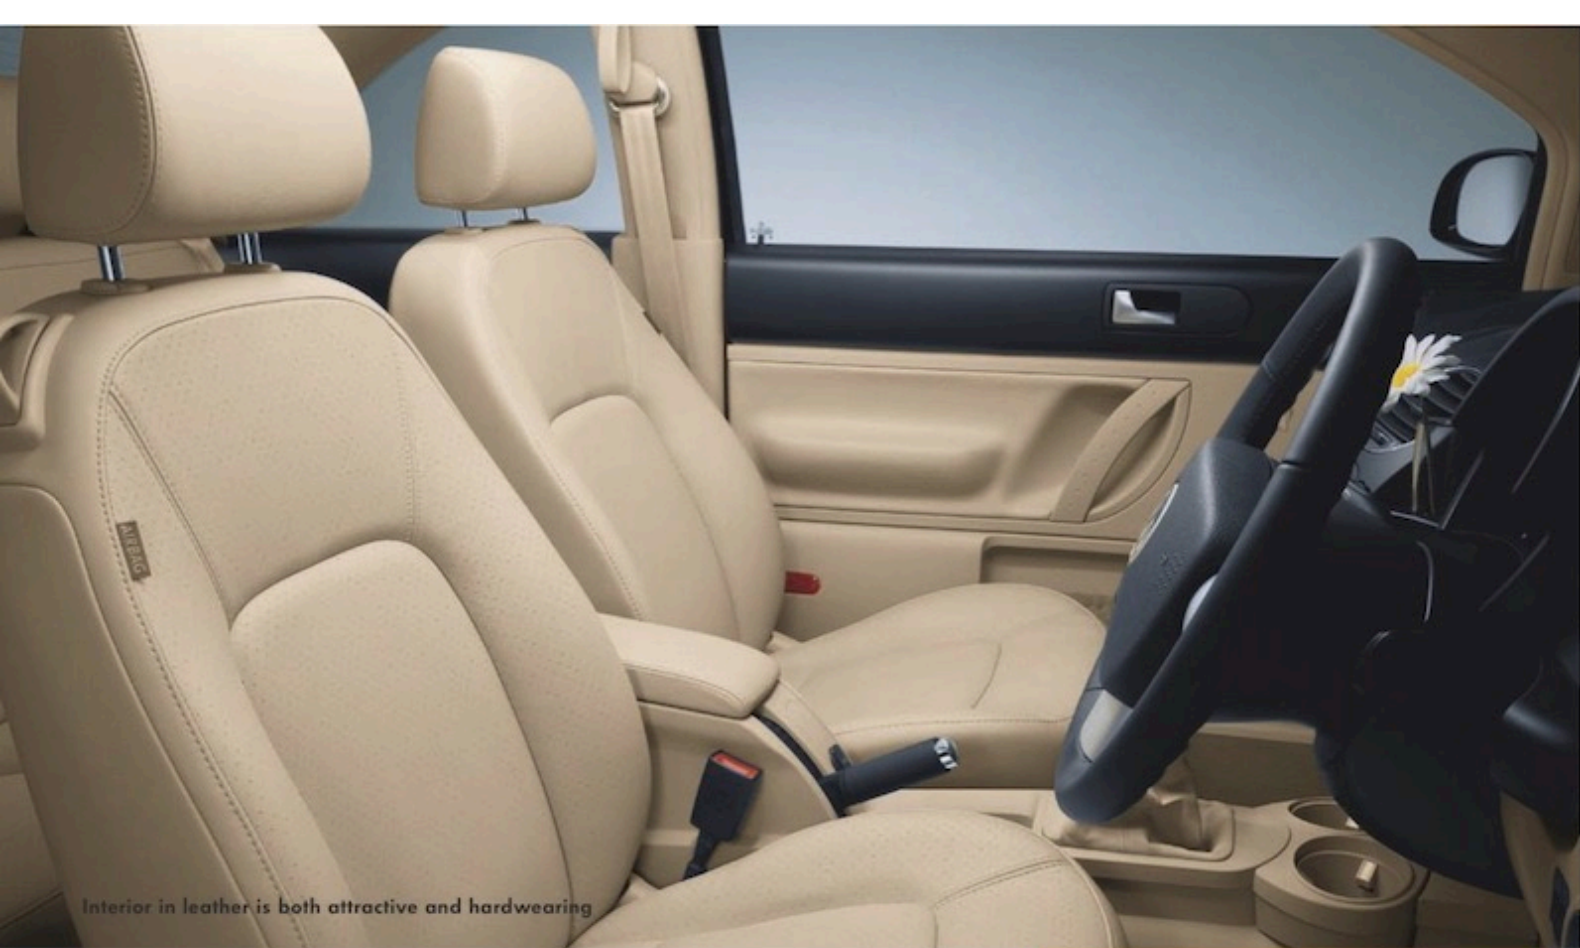

Volkswagen. Das Auto.

The New Beetle

* Visuals and specifications shown here may differ from actual model(s).

Fun on the outside, serious on the inside

The New Beetle is definitely more than a contemporarily designed pretty face. With two efficient engine choices and all the innovations and quality you'd expect of Volkswagen, it's pretty serious on the inside too.

Form & function

- "Climatic" air conditioning system
- "Easy Entry" entry aid
- "Gamma CD" radio with MP3 replay function and 6 loudspeakers
- 6-disc CD changer in center armrest
- Automatically dimming interior mirror
- Foldable luggage compartment cover
- Front and rear fog lights
- Illuminated vanity mirrors in sun visor with cover and pocket
- Park distance control - ParkPilot
- Powered outer rear view mirrors with separately heated function
- Radio remote controlled central locking, 2 folding keys
- Rain sensor
- Remote unlocking for luggage compartment and fuel filler door
- Steering column with height and rake adjustment
- Steel spare wheel with original equipment tyre
- Tool kit, jack and warning triangle

Integrated fog lights

7J x 17 "Acapulco" alloy wheels (for 2.0 model only)

Interior in leather is both attractive and hardwearing

Interior equipment

- 3-spoke leather power steering wheel
- Center and sides of seats with hole-patterned leather
- Clock and outdoor temperature gauge in interior mirror console
- Cup holder
- Driver's and front passenger's seat with manual height adjustment
- Folding grasp handle on front passenger side
- Front headrests with safety headrest system
- Front and rear floor mats
- Leather handbrake lever