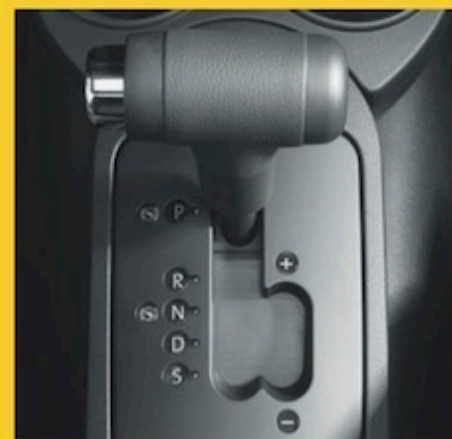

6-speed automatic gearbox with Tiptronic