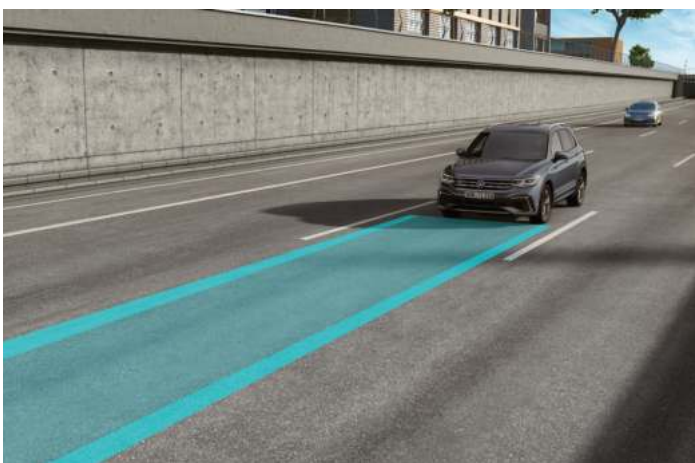

The car that cares for **your safety**

The Tiguan Allspace R-Line is fitted with 7 airbags, an Automatic Post Collision Braking System, Driver Alert system with fatigue detection, anti-theft alarm systems, and advanced Electronic Differential Lock (XDS) linked to a sophisticated Electronic Stability Control (ESC) system.

Using an advanced radar system, Lane Assist warns you when you start to drift into another lane.