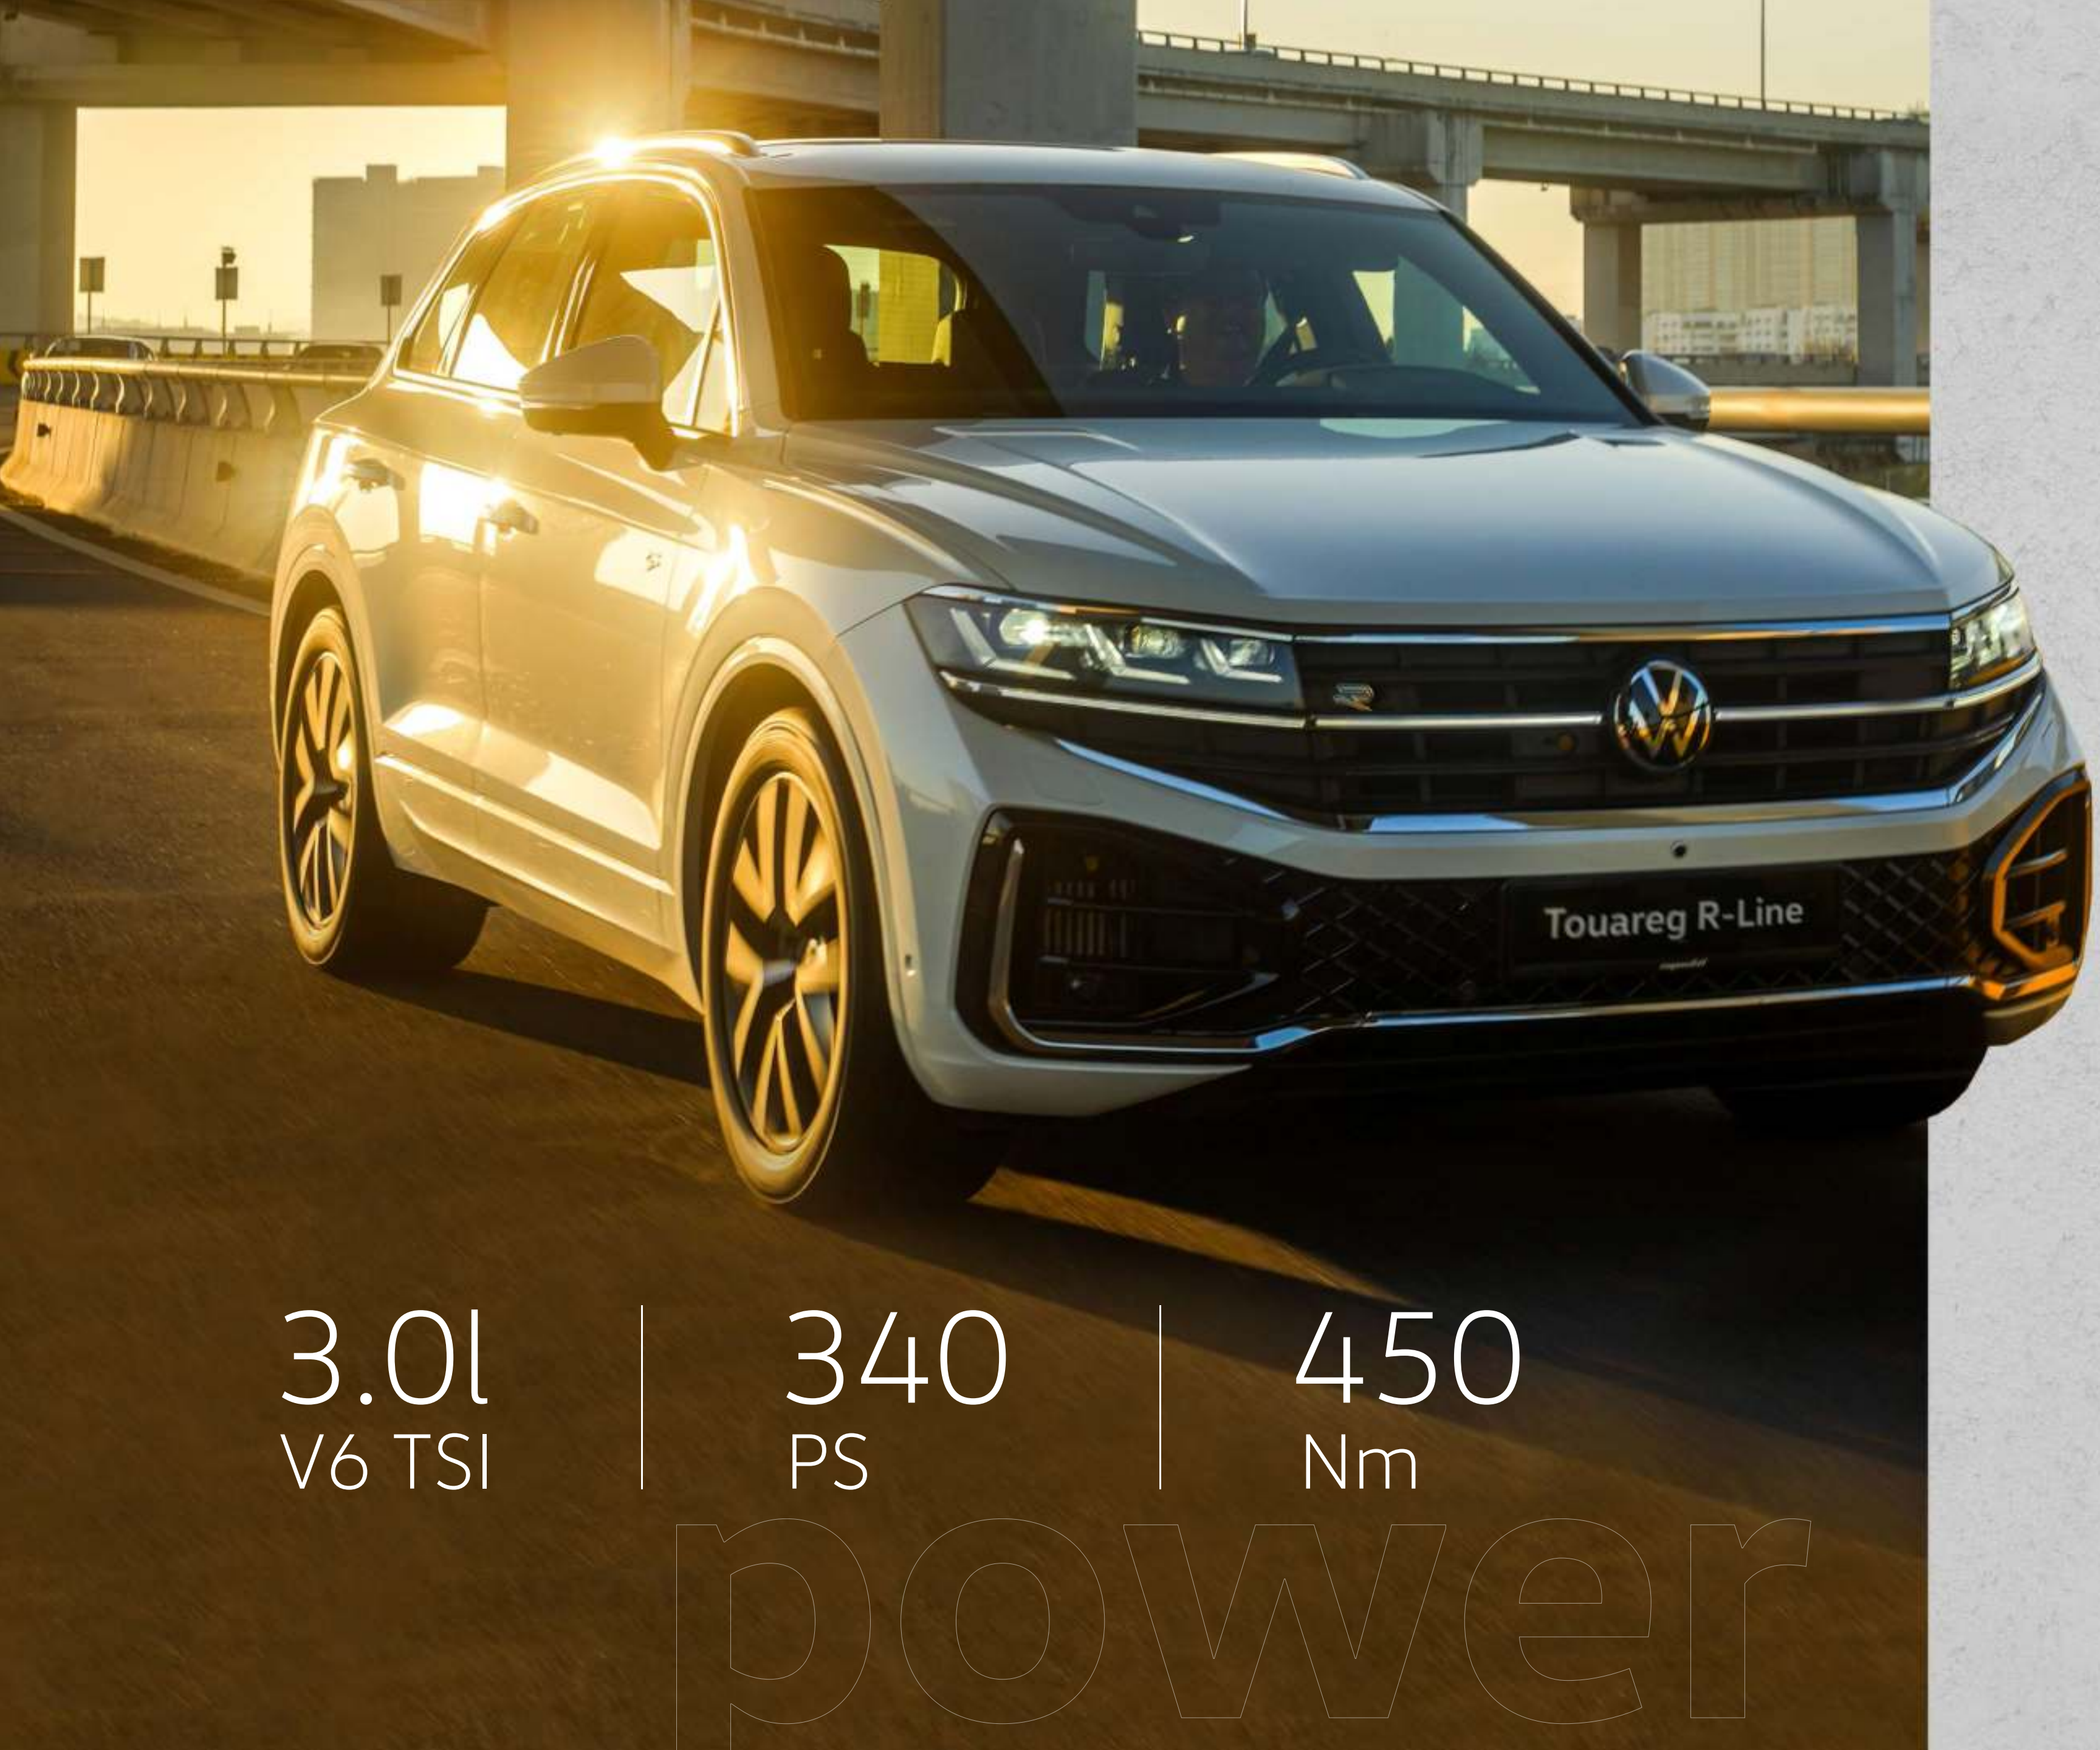

The all-new

Touareg R-Line

Spec Sheet

Beyond **the drive**

Introducing the Touareg R-Line – more than just a SUV, it's a masterpiece of engineering and design. With a sleek exterior and advanced technological features, every aspect of the Touareg is designed to make your journey better. Crafted for those who demand performance without compromise.

Exterior

Turn heads, every corner

The Touareg R-Line presents a striking posture on the road, with its Dynamic 20-inch Braga, Dark Graphite diamond-turned surface wheels and distinctive R-Line Styling. Equipped with LED rear combination lamps that feature an illuminated Volkswagen logo, automatic headlight control, and dynamic Light Assist for unparalleled visibility, the Touareg is as functional as it is poised. Admire the sleek silver-anodized roof rails that underline its sophisticated design.

R-Line

Performance

Power, grace, and everything in between

Under the hood, discover the power of the 3.0l V6 TSI engine. It packs a punch with 340PS, all while making your ride smooth with an 8-speed automatic transmission. Thanks to the 4MOTION system, you're in for a stable ride no matter the weather or road conditions. Plus, with features like start-stop and generative braking, you get the perfect mix of power and fuel efficiency.

details

Not just any ride – a voyage with stride

An epitome of Volkswagen's commitment to quality, power, and elegance, the Touareg R-Line model stands out in every aspect. Its distinctive R-Line exterior and interior features, paired with uncompromised performance, make it a benchmark in its class.