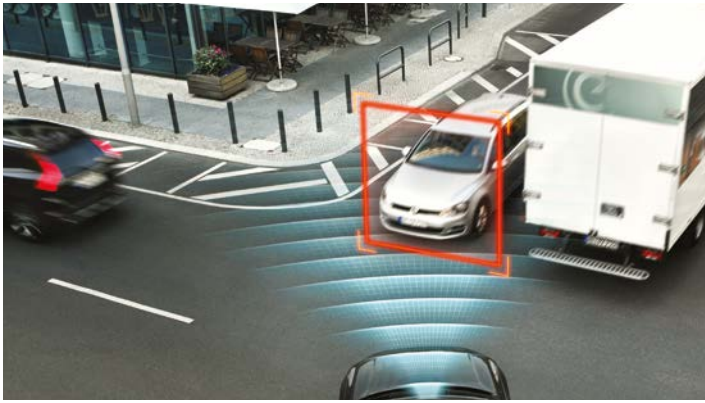

VOLVO XC60

PERFECT BALANCE BETWEEN STYLE, COMFORT AND CONTROL.

A car has to be more than great design and a rewarding driving experience – the XC60 is versatile, a place which complements and copes with your active life, with extra usefulness built in. We created the new XC60 with one single purpose: to provide you with an SUV that perfectly fits you and your lifestyle. A car that meets your expectations of a dynamic drive with refined comfort and confident design.

The XC60 possesses all the qualities of good Scandinavian design – understated yet confident, uncluttered and beautiful. It is an SUV that projects poise and power. In profile, the bonnet, rising side window line and sharply angled tailgate highlight its dynamic nature. Up close, the sharp creases and sculpted side panels emphasise its muscular, contemporary character. Everywhere you look there is something to delight. The XC60 is a car that you will always be proud to own, and which you will never tire of looking at.

INTELLISAFE

City Safety with Full Auto Brake at intersections

Rear Collision Warning & Mitigation Support

Pilot Assist

Cross Traffic Alert (CTA)

Lane Keeping Aid (LKA)

Run-off Road Protection

Blind Spot Information System with Steer Assist