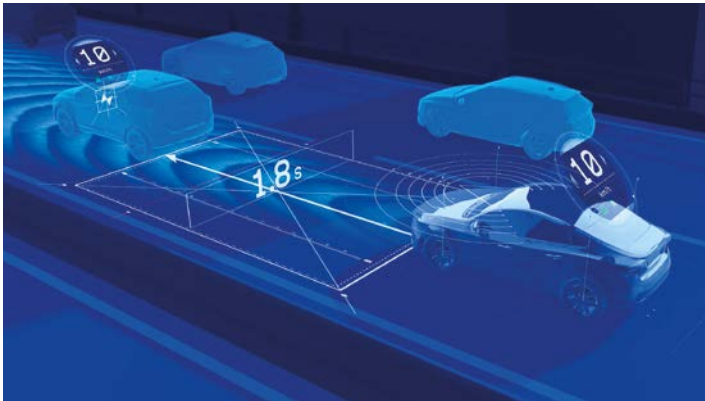

The XC60 possesses all the qualities of good Scandinavian design – understated yet confident, uncluttered and beautiful. It is an SUV that projects poise and power. In profile, the bonnet, rising side window line and sharply angled tailgate highlight its dynamic nature. Up close, the sharp creases and sculpted side panels emphasise its muscular, contemporary character. Everywhere you look there is something to delight. The XC60 is a car that you will always be proud to own, and which you will never tire of looking at.

INTELLISAFE

City Safety with Full Auto Brake at intersections

Rear Collision Warning & Mitigation Support

Pilot Assist

Cross Traffic Alert (CTA)

Lane Keeping Aid (LKA)

Run-off Road Protection

Blind Spot Information System with Steer Assist