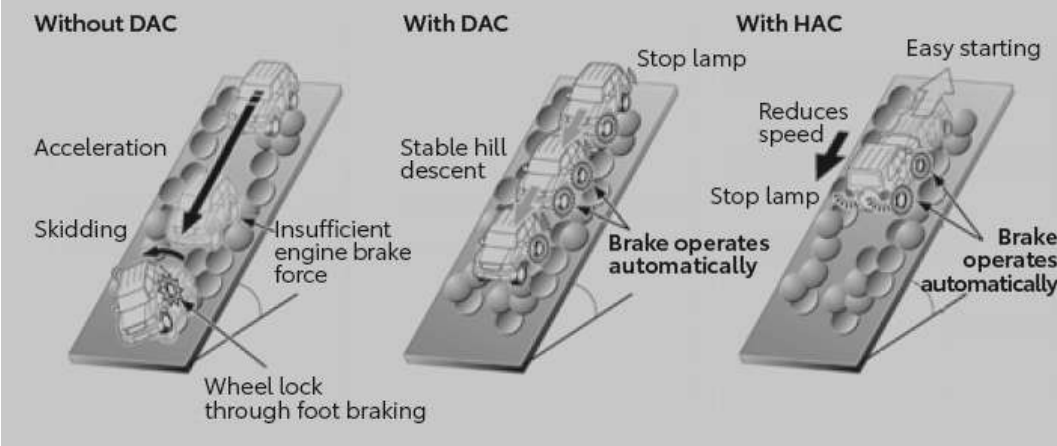

Push to Start

Manual Transmission

Automatic Transmission

# TOYOTA VALUES SAFETY OVER EVERYTHING

"QUALITY, DURABILITY AND RELIABILITY" has always been Toyota's promise and customers can be rest assured that the Land Cruiser Prado will not let you down in any aspects. With an incredible array of safety features such as 7 SRS Airbags, Antilock Braking System and Intelligent Clearance Sonar, the Land Cruiser Prado is built to drive through any terrain without compromising in style and comfort.