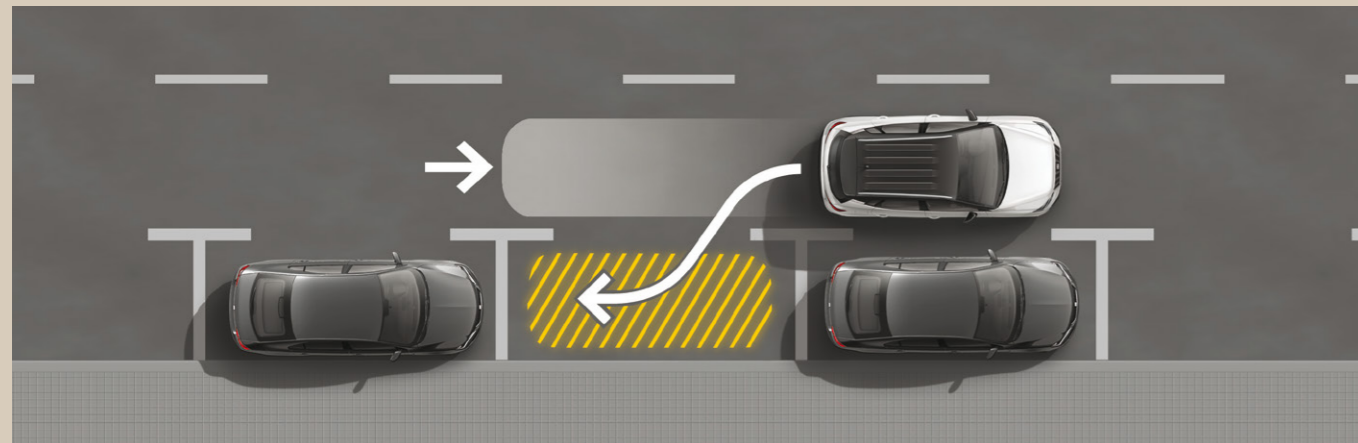

Rain & light sensors

You've got backup with rain and light sensors, making sure your lights and windshield wipers are doing the right thing.

Drive Profile & Dual Ride for FR

Your Drive Profile sets the car up how you like it. Dual Ride in the FR trim is pure sport mode.

Comfort

Front and centre. Riding high.

Driver oriented dashboard

Everything you need, where you need it, your dashboard helps you make the right choices.

Rear-view camera & Park Assist

Make parking easy even in a tight spot, with your rear-view camera and Park Assist.