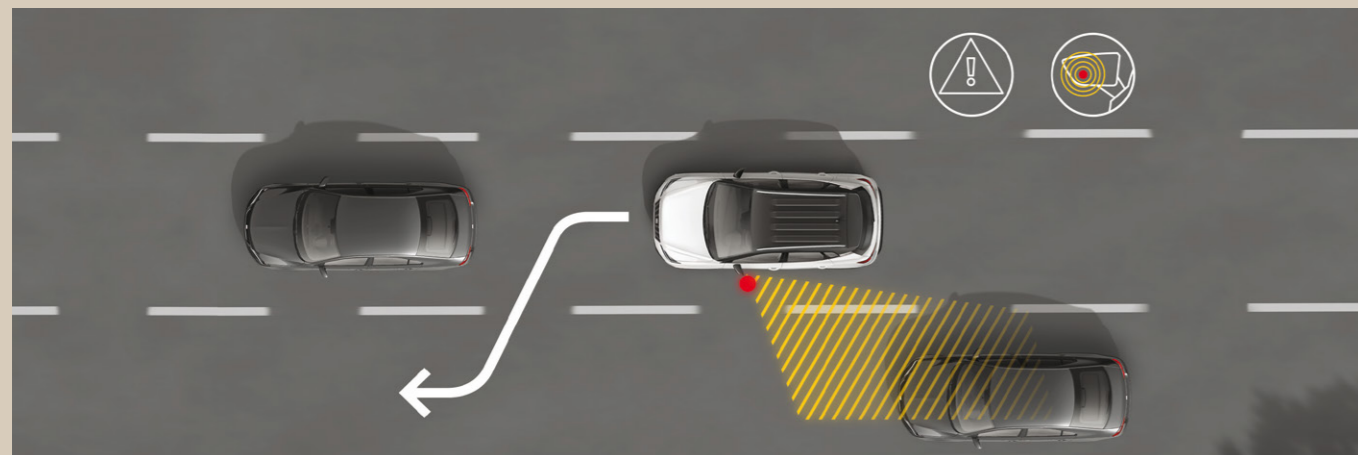

Blind spot detection

Changing lanes? Your blind spot detection system lets you know if there's something approaching from behind.