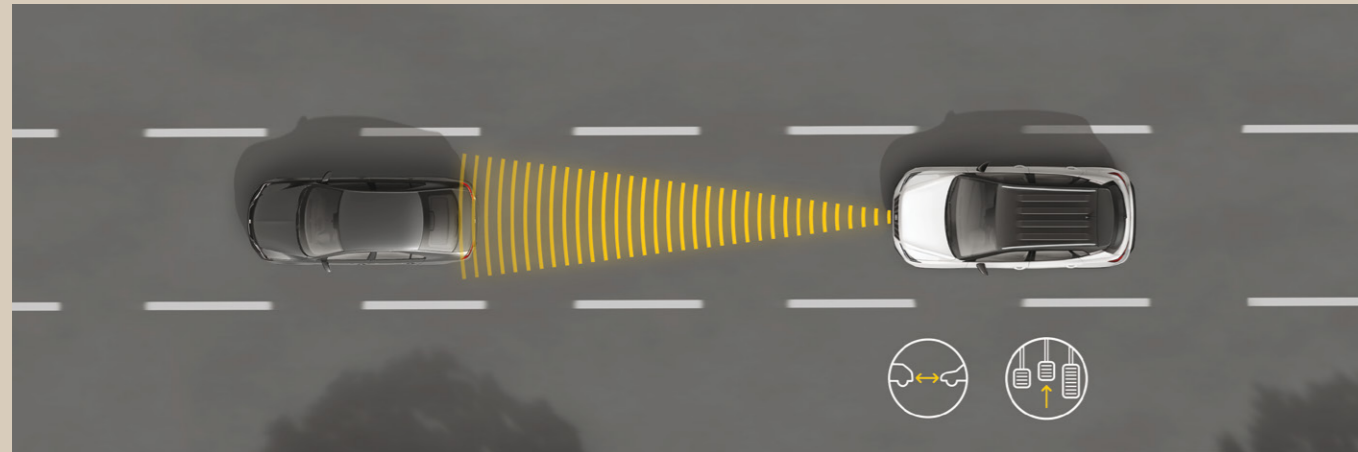

Take control. And hold it.

ACC with Front Assist

Get cruising with your Adaptive Cruise Control with Front assist. It makes sure you keep the right speed and distance, and helps to avoid collisions with pedestrians or other vehicles.