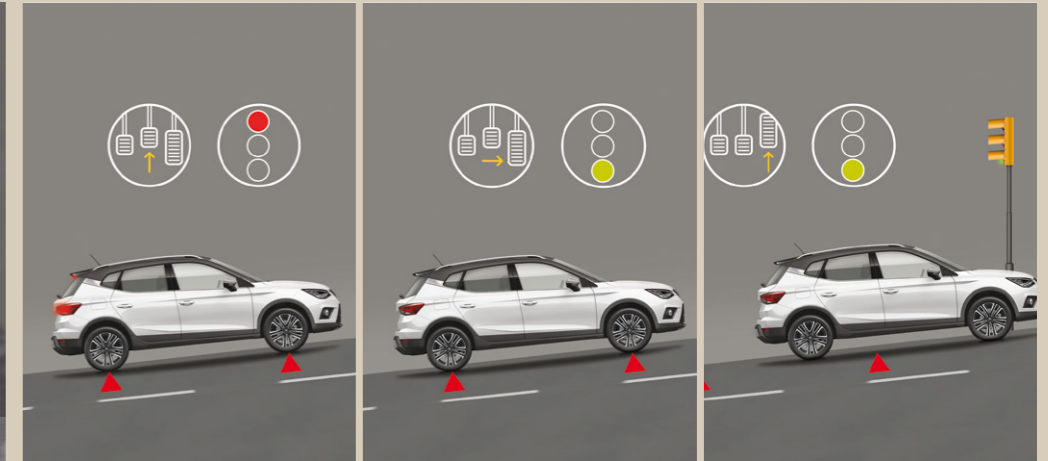

Rain & light sensors

You've got backup with rain and light sensors, making sure your lights and windshield wipers are doing the right thing.

Drive Profile & Dual Ride for FR

Your Drive Profile sets the car up how you like it. Dual Ride in the FR trim is pure sport mode.

Comfort

Front and centre. Riding high.

Driver oriented dashboard

Everything you need, where you need it, your dashboard helps you make the right choices.

Rear-view camera & Park Assist

Make parking easy even in a tight spot, with your rear-view camera and Park Assist.

Take control. And hold it.

ACC with Front Assist

Get cruising with your Adaptive Cruise Control with Front assist. It makes sure you keep the right speed and distance, and helps to avoid collisions with pedestrians or other vehicles.

Blind spot detection

Changing lanes? Your blind spot detection system lets you know if there's something approaching from behind.

Rear traffic alert

Reversing in or out of a parking space, the rear traffic alert is there to make sure the coast is clear.