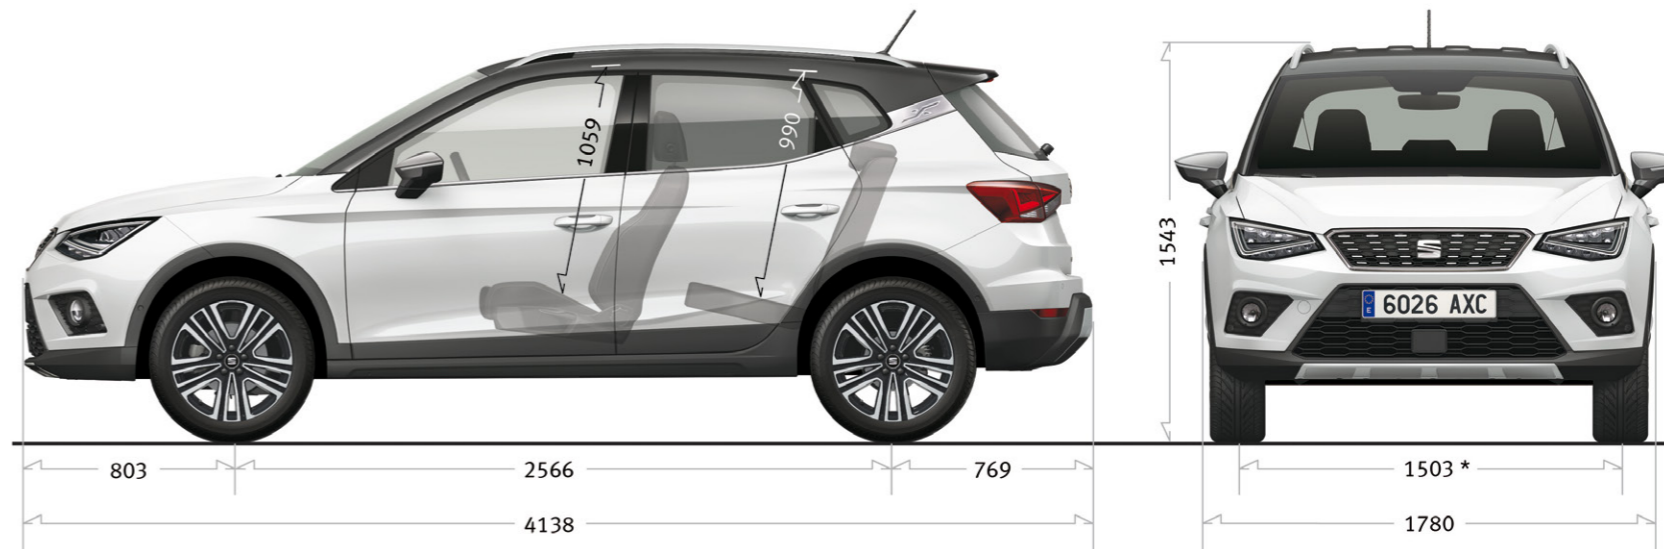

Engine specs.

Petrol	STYLE	FR	Combined fuel consumption (l/100 km)	CO₂ Combined Mass emissions (g/km)
1.0 EcoTSI 85 KW DQ S/S*	●	●	5.0**	115

● Optional
- Not available

* SOP wk.39
** Provisional data

Exterior colours.

	STYLE				FR		
	Body	Grey	Roof Black	Orange	Body	Grey	Roof Black
Candy White	●	●	●	●	●	●	●
Mediterraneo Blue	●	●	●	●	●	●	●
Mystic Magenta	●	●	●	-	-	-	-
Eclipse Orange	●	●	●	●	●	●	●
Mystery Blue	●	●	●	-	●	●	●
Desire Red	●	●	●	-	●	●	●
Urban Silver	●	●	●	●	●	●	●
Pirineos Grey	●	●	●	●	●	●	●
Midnight Black	●	●	●	●	●	●	●
Nevada White	●	●	●	●	●	●	●

Rearview mirrors: Body colour

Rearview mirrors: Roof colour

● Optional
- Not available

Dimensions.