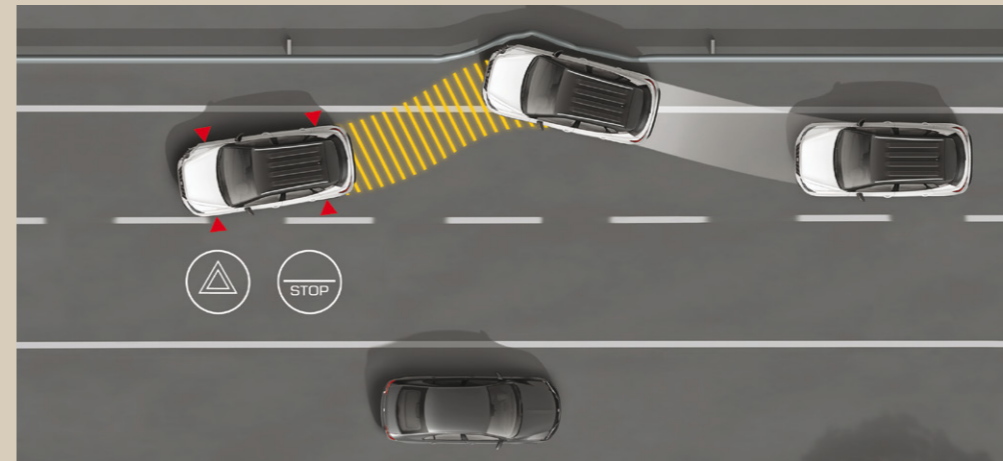

Blind spot detection

Changing lanes? Your blind spot detection system lets you know if there's something approaching from behind.

Rear traffic alert

Reversing in or out of a parking space, the rear traffic alert is there to make sure the coast is clear.

Hill hold control

Challenge the vertical. Hill hold control records and stores your brake pressure, so you can easily pull off on steep slopes.

Multicollision brake

The multicollision brake automatically slows the car in the event of an impact. Combining the lightning fast reaction time of dedicated technology, with your own skills as a driver, you can always take control. This is double protection, so you can drive with peace of mind.