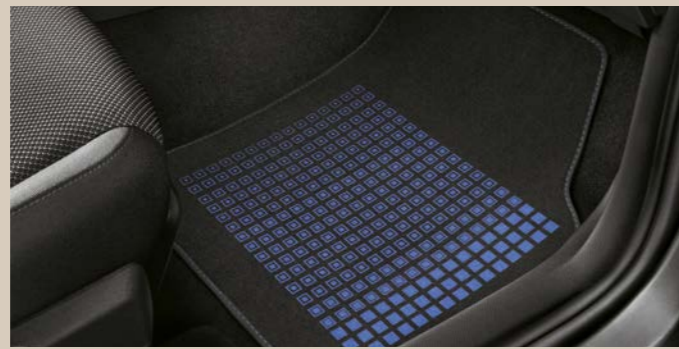

Light up your life with these decorative side sills. They illuminate when you open your doors, with no electrical installation.

Customization Interior.

The new SEAT Ibiza now comes with three dramatic, spacious interiors: Sport, Urban Tech and Trend. Updated footrests, pedals, floor mats, gear knob and steering wheel keep things as fresh inside as they are outside.

Sport

Urban Tech

Trend

Steering Wheel

Where the magic happens.
Your custom steering wheel, with
a bold new design.

Sport

Urban Tech

Trend