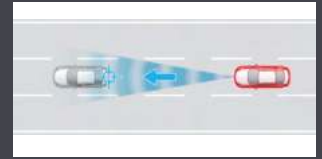

SUPERIOR SAFETY

The safety of loved ones is always at the forefront of Mazda vehicle development. Equipped with an extensive suite of i-Activsense safety technologies, the Mazda CX-8 aims to reduce the occurrence of accidents while driving. At the same time, it provides a level of safety beyond and above expectations.

MAZDA RADAR CRUISE CONTROL