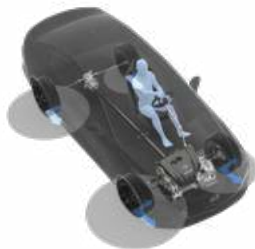

7-SEATER CONFIGURATION

REDISCOVER THE JOY OF DRIVING

Not all 7-seaters are made equal. The Mazda CX-8 channels the Jinba Ittai spirit through its Human Centric Design philosophy, which puts intuitive driving to the fore. With the ideal driving position achieved and steering response dialed in for ease and comfort, everyone will enjoy a smooth and relaxing ride.

**2.5 L SKYACTIV-G WITH
6-SPEED SKYACTIV -
DRIVE AUTOMATIC
TRANSMISSION**
190PS @ 6,000 RPM
252 @ 4,000 RPM

I-ACTIV ALL-WHEEL DRIVE
The reassurance of grip when
you need it, where you need it.
(AWD Exclusive only)