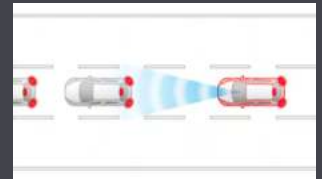

MAZDA RADAR CRUISE CONTROL

REAR CROSS TRAFFIC ALERT

SMART CITY BRAKE SUPPORT

LED ADAPTIVE FRONT-LIGHTING SYSTEM

ELECTRIC GLASS SUNROOF

HANDS-FREE POWER LIFTGATE WITH HEIGHT ADJUSTMENT MEMORY

BASK IN LUXURY AND COMFORT