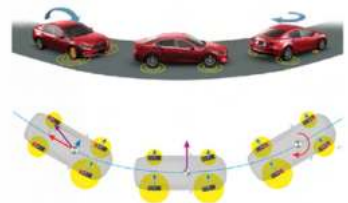

**2.5 L SKYACTIV-G WITH
6-SPEED SKYACTIV -
DRIVE AUTOMATIC
TRANSMISSION**
190PS @ 6,000 RPM
252 @ 4,000 RPM

I-ACTIV ALL-WHEEL DRIVE
The reassurance of grip when
you need it, where you need it.
(AWD Exclusive only)