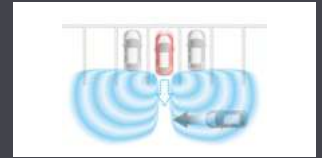

REAR CROSS TRAFFIC ALERT