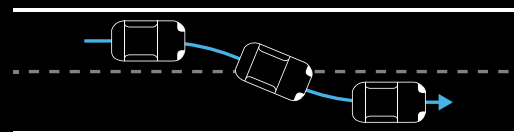

With Vehicle Dynamic Control