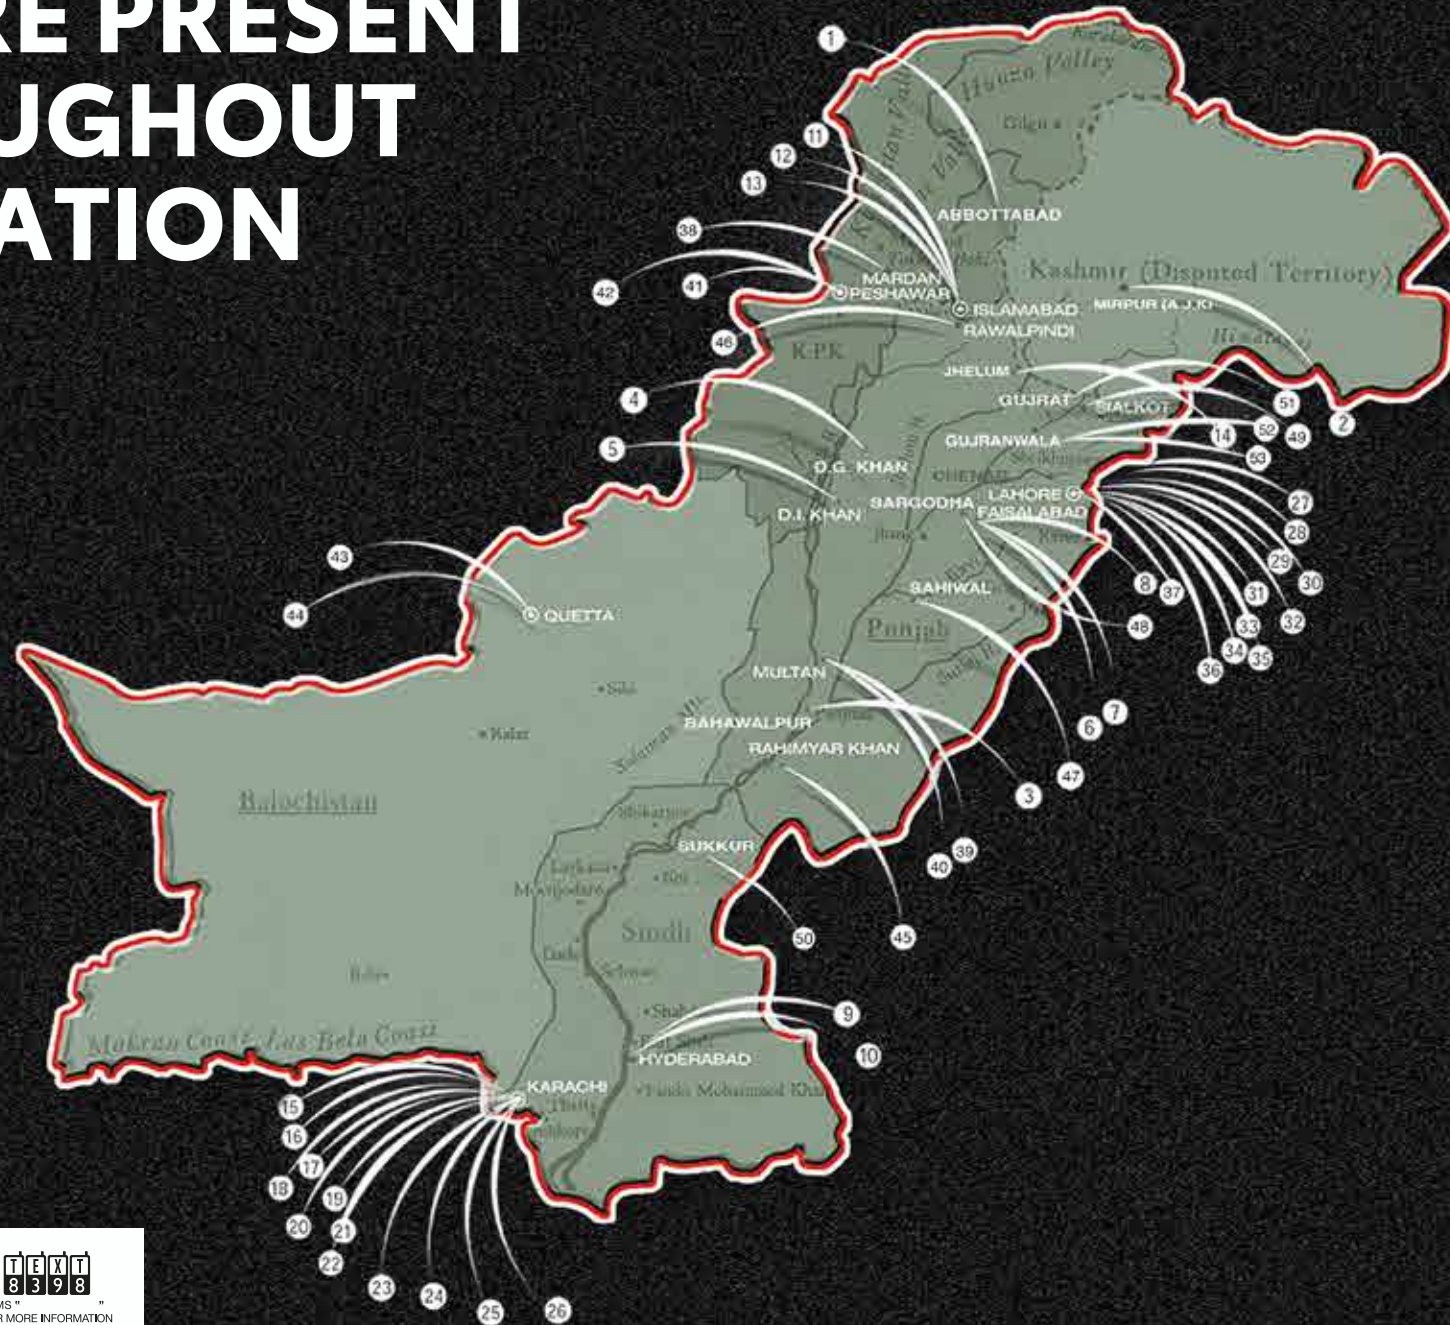

HILUX
REVO **GR**
SPORT

Attitude
Black

Super
White

BUILT TO BE **UNBEATABLE**

Move your world

WE ARE PRESENT THROUGHOUT THE NATION

ABBOTTABAD

- 1. TOYOTA ABBOTT MOTOR - PHONE: (0992) 380882