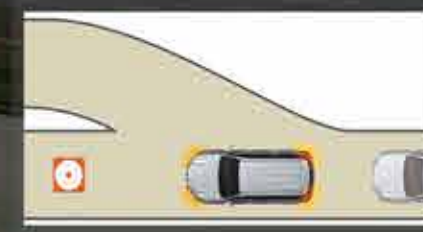

Emergency Brake Signal (EBS)