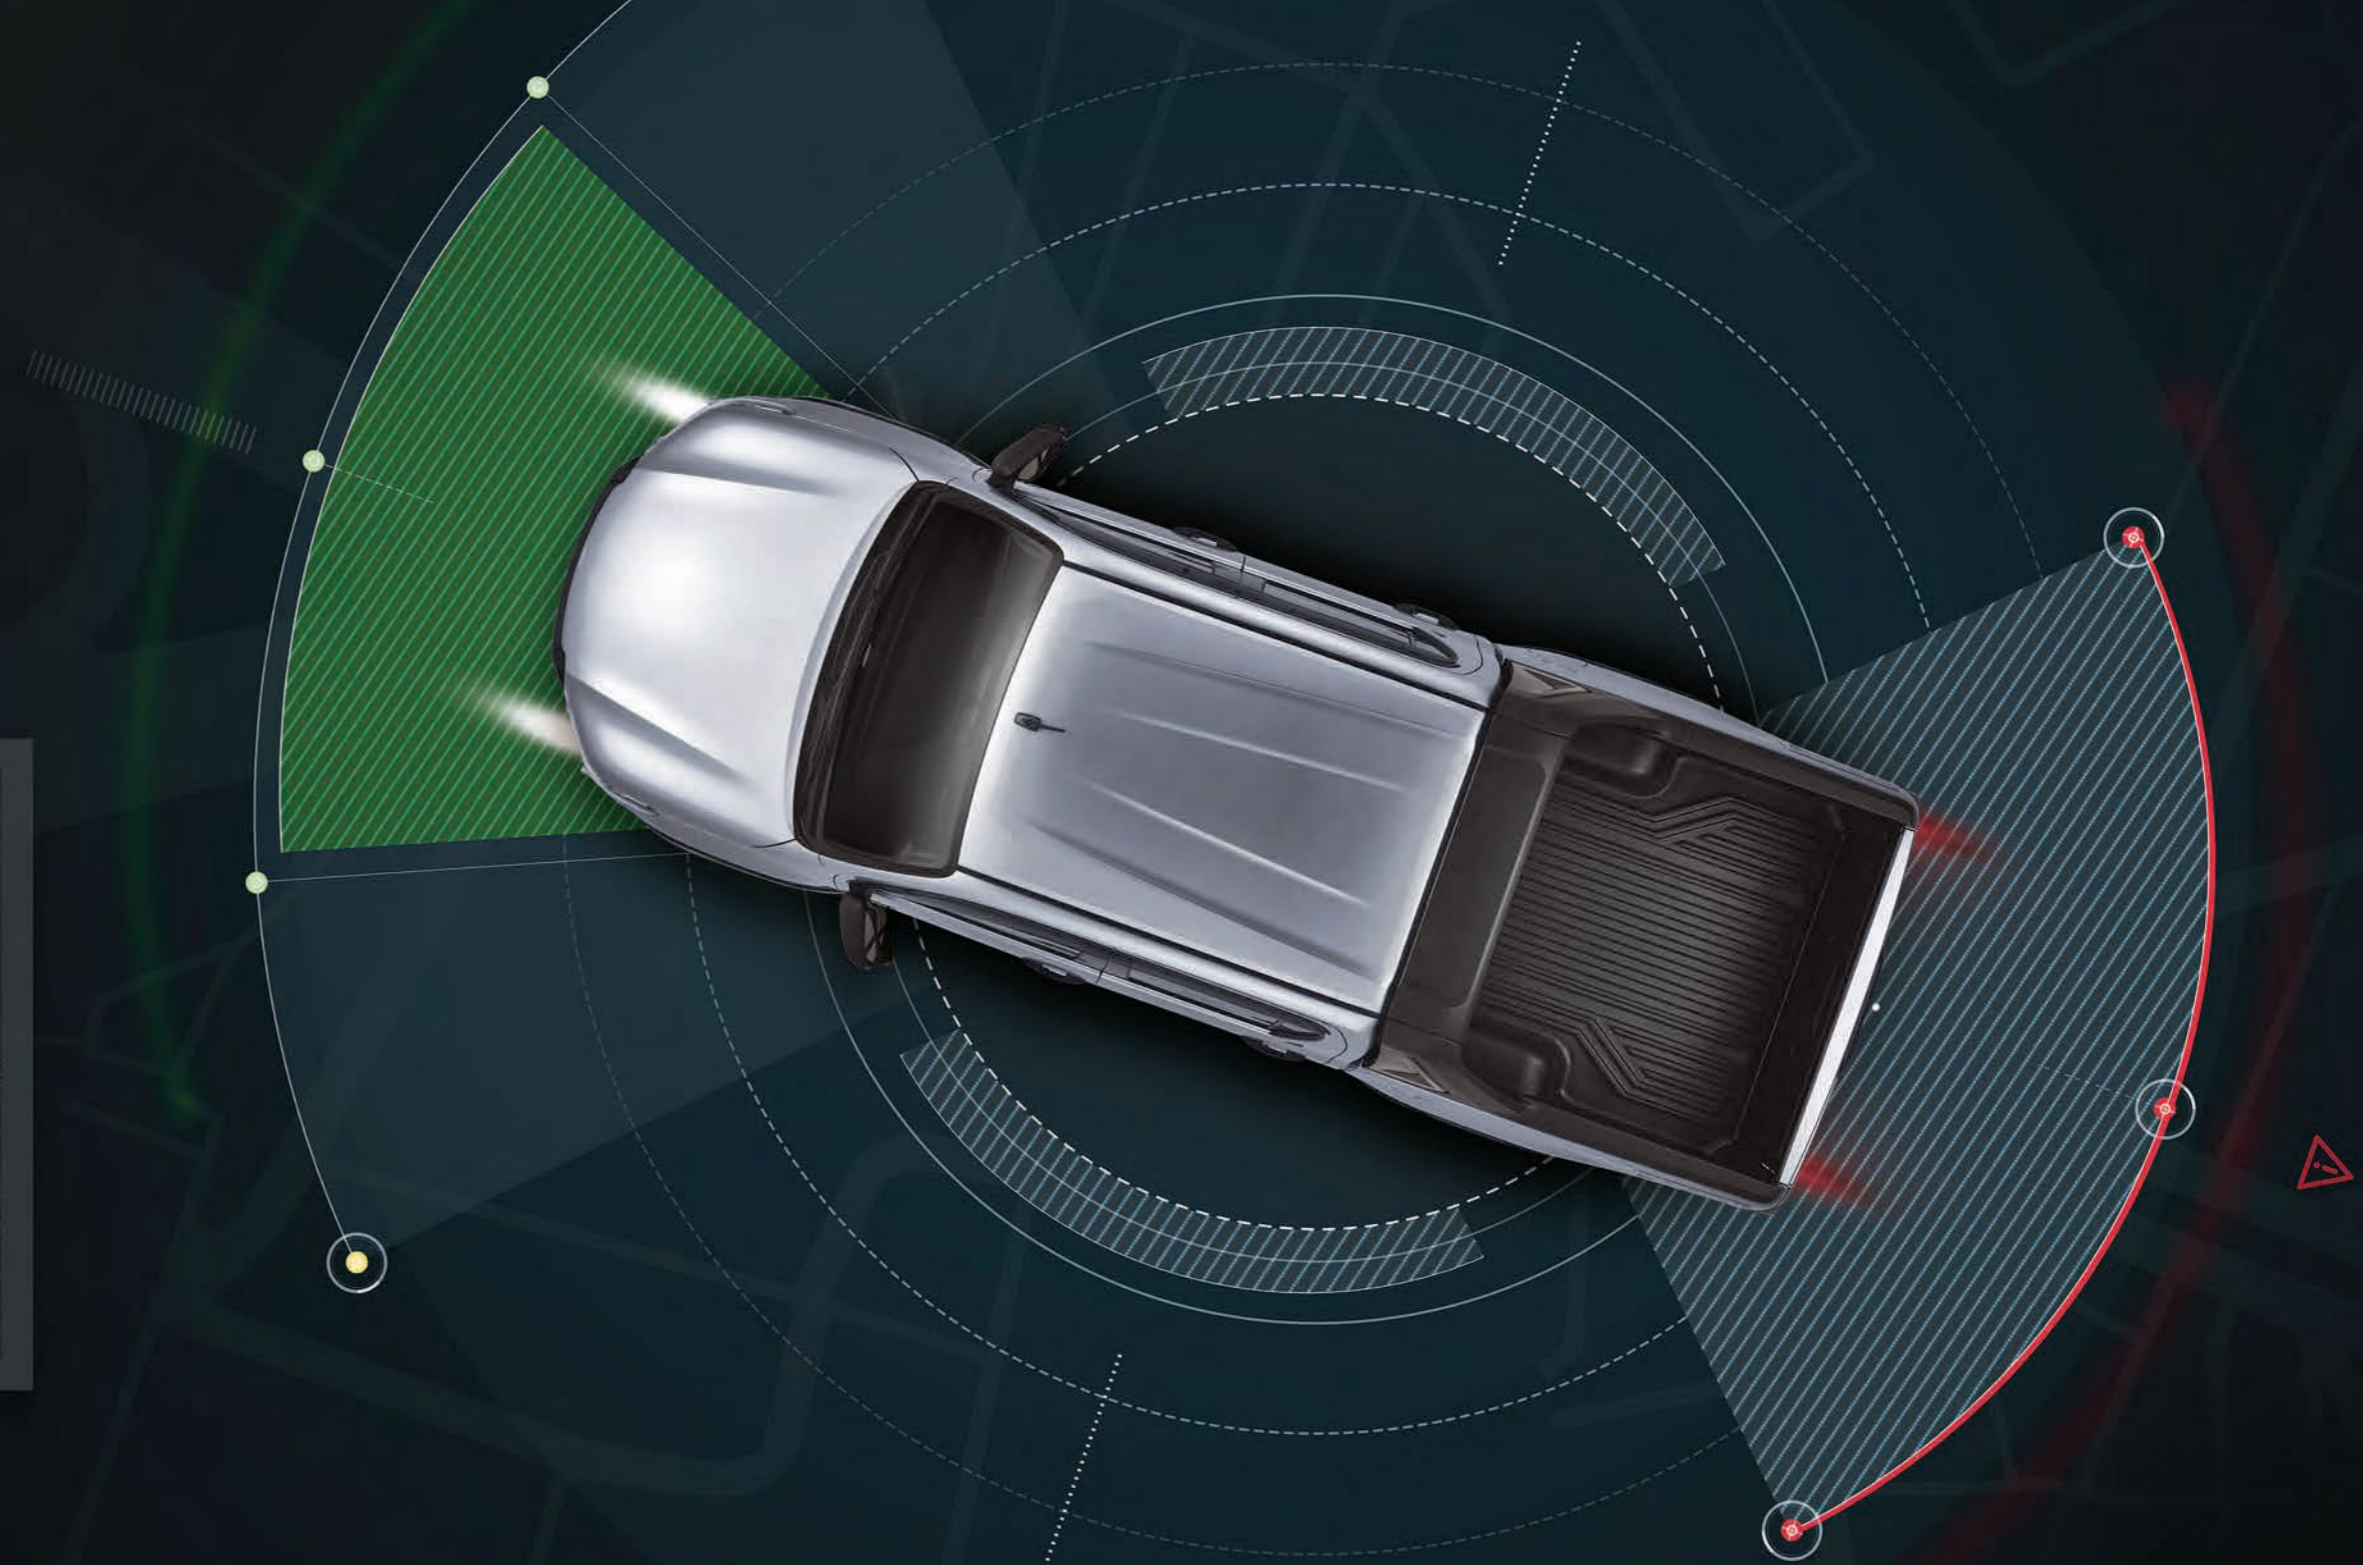

REAR AC VENTS

PREMIUM BLACK
LEATHER SEATS

NEW PARKING SENSOR

FRONT AND REAR

The new Revo Rocco is also at the top of its game when it comes to guiding the driver to make parking easy. The addition of parking sensors with the on/off switch measures proximity, either in front or rear. The new feature makes the driver's life easy by giving them an alert if they get too close. This updated addition gives the driver a comfort of parking without worrying about accidental bumps and scratches.

**YOUR SAFETY
IS OUR PRIORITY**

HILUX
REVO

HILUX
REVO

SAFETY

PROTOCOLS

Revo Rocco is rugged but at the same time, it is safe and secure. The body-on-frame impact-absorbing structure also has a refined suspension that reflects the car's stability and reliability. SRS airbags and seat belt reminder indicators add up to the driver's and passenger's security.