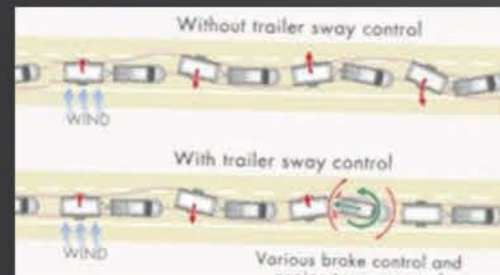

HILL START ASSIST CONTROL

REAR DIFFERENTIAL LOCK

4WD DRIVETRAIN

TRAILER SWAY CONTROL

LIMITED SLIP DIFFERENTIAL

ADVANCED TRACTION

CONTROL

Toyota's stepped traction strategy allows the driver to go wherever the journey takes them with confidence. With the addition of Limited Slip Differential, the Revo Rocco is now equipped with 5 levels of traction capabilities:

- 1 Traction Control (TRC) is the first step – this helps get you going even in 2WD. TRC will cut engine power and apply selective braking if needed.
- 2 If more capability is needed in 2WD mode, the driver can push the TRC OFF switch to engage AUTO LSD on the rear drive wheels. AUTO LSD does not limit engine output. It enhances start-off performance by applying drive torque to the wheel or wheels that have the best traction.
- 3 If additional traction is required, the driver can engage 4WD HIGH. A-TRC automatically operates from this point if the VSC system judges it necessary. A-TRC monitors the wheel speed sensors and yaw rate and deceleration sensors to identify wheel slip during acceleration, then adjusts the throttle to reduce engine power and increases brake pressure to each individual wheel to slow the wheel and restore traction.
- 4 For even more traction, the driver can engage 4WD LO with A-TRC. In 4WD LO range, priority is given to engine power and rapid braking.
- 5 If the above is not sufficient, the Revo also comes with Rear Differential Lock* that is effective while driving in off-road conditions when one of the rear wheels is not gaining sufficient traction.