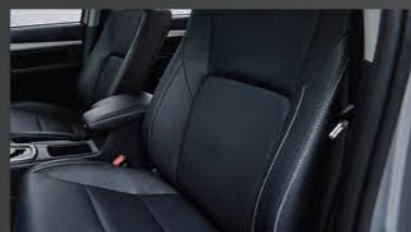

REAR AC VENTS

PREMIUM BLACK
LEATHER SEATS

NEW PARKING SENSOR

FRONT AND REAR

The new Revo Rocco is also at the top of its game when it comes to guiding the driver to make parking easy. The addition of parking sensors with the on/off switch measures proximity, either in front or rear. The new feature makes the driver's life easy by giving them an alert if they get too close. This updated addition gives the driver a comfort of parking without worrying about accidental bumps and scratches.