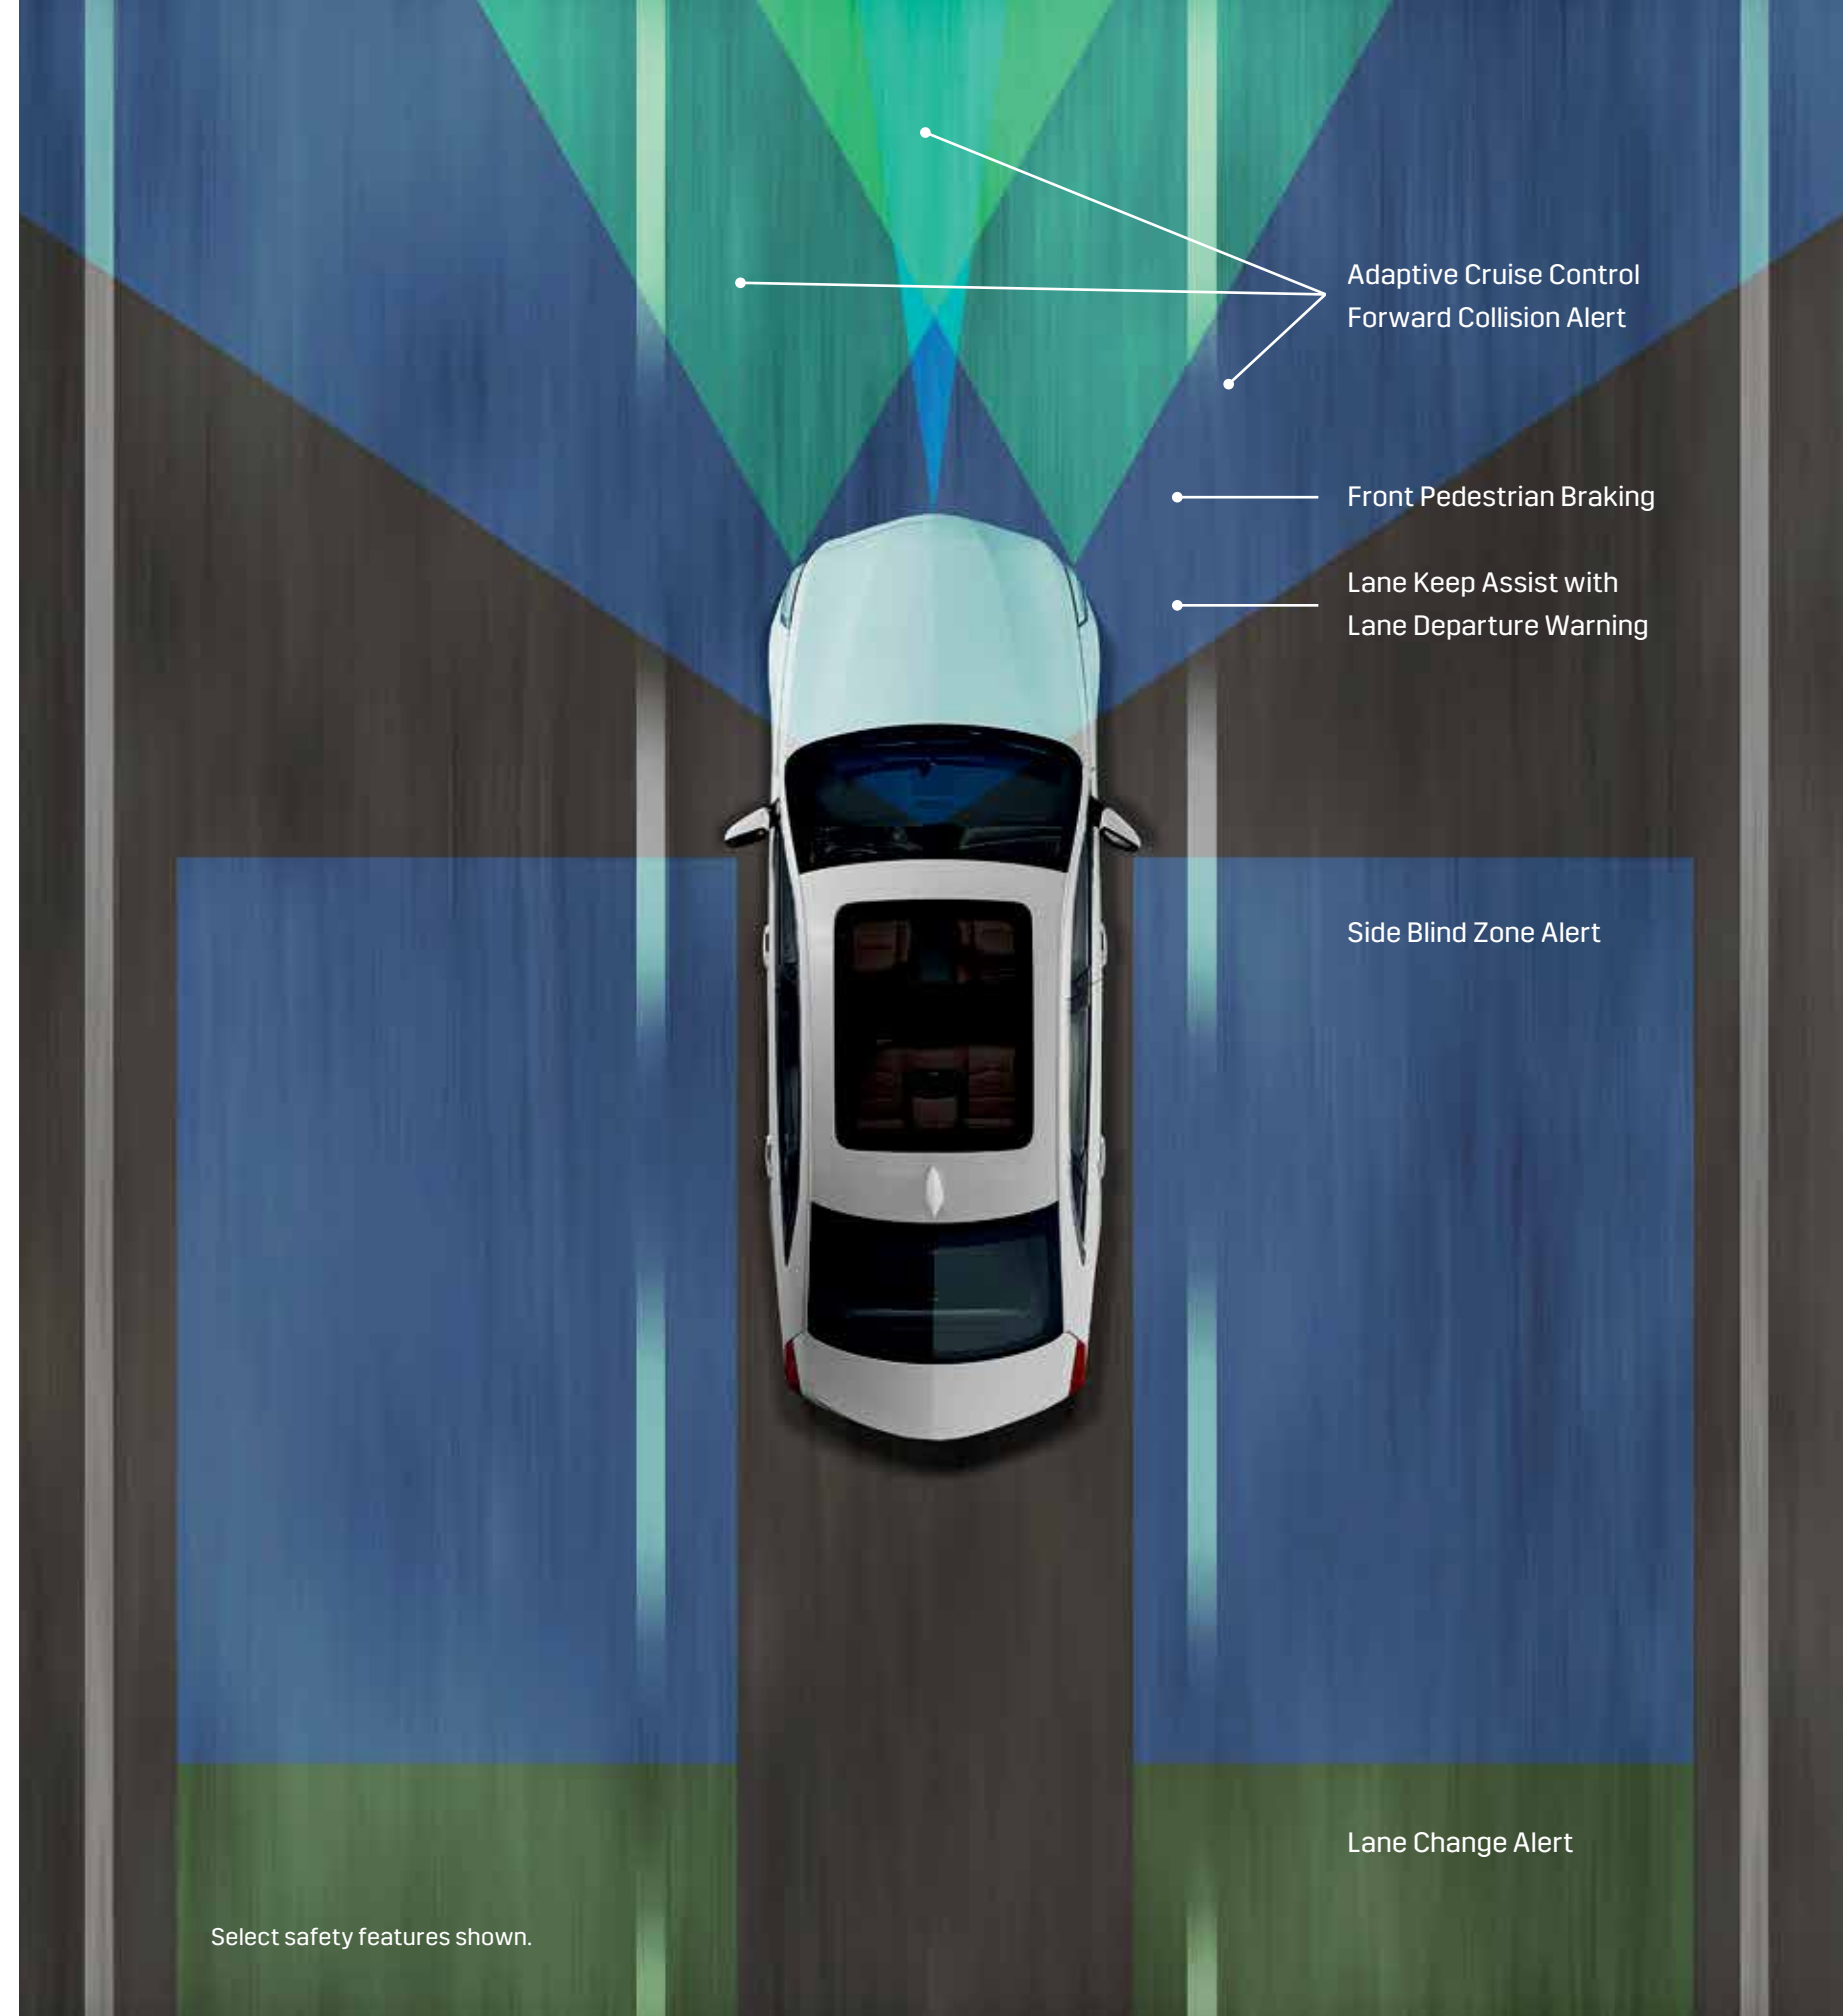

INSIDE

Gain precious time

Up to certain speeds, available Forward and Reverse Automatic Braking can sense imminent forward and reverse collisions and automatically engage the brakes, if you have not already done so, helping to reduce the severity of the collision. The system may even help avoid a collision at very low speeds.

Maintain an intelligent space

Available Adaptive Cruise Control employs front-radar technology to maintain a selected distance between you and the detected vehicle ahead.

Grabs your attention. Subtly.

Cadillac's available patented Safety Alert Seat sends a discreet pulse to the left, right or both sides of the driver's seat, indicating the direction of the threat — left, right, front or rear.

A higher look at what surrounds

Available Surround Vision provides a bird's-eye view of the area immediately surrounding the vehicle when in low-speed Drive or Reverse. This view, projected on the Cadillac user experience screen, helps increase your awareness when parking or in Reverse.

Safety features are no substitute for the driver's responsibility to operate the vehicle in a safe manner. The driver should remain attentive to traffic, surroundings and road conditions at all times. Read the vehicle Owner's Manual for important feature limitations and information.

Select safety features shown.