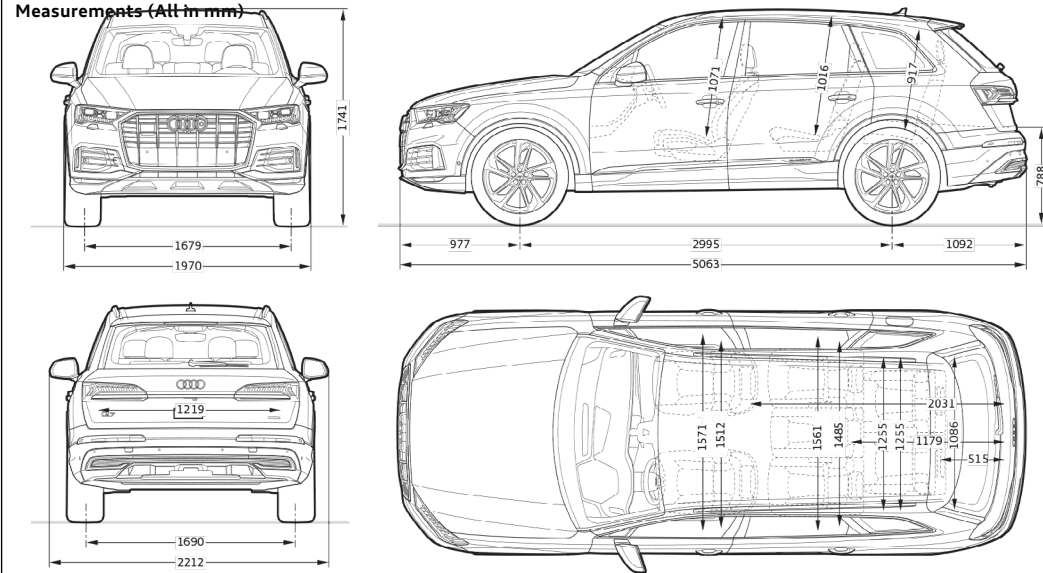

Q7

TECHNICAL DATA

Q7 2.0 TFSI quattro tiptronic	
ENGINE	
Propellant	Petrol
Type	4-cylinder inline engine with direct fuel injection and exhaust turbocharger
Valves	16
Engine capacity	1,984
Max output kW (hp)/rpm	185 (252) / 5,000 – 6,000
Max torque (Nm)/rpm	370 / 1,650 – 4,500
TRANSMISSION	
Gearbox	8-speed tiptronic transmission
Drive	quattro permanent all-wheel drive
PERFORMANCE	
Acceleration 0–100km/h	7.3
Top speed (km/h)	230
Fuel consumption (combined) in l/100km	9.4
VES banding	C2
Start/stop system	Yes
CHASSIS	
Steering	Electromechanical power steering
Front suspension	Multi-link
Rear suspension	Multi-link
BRAKES	
Front	Ventilated discs
Rear	Ventilated discs
Braking assistance	Anti-lock Braking System (ABS)

Measurements (All in mm)

Dimensions are based on technical data from Audi Germany. Actual specifications may vary from models shown.

Wheelbase	2,995
Length	5,063
Height	1,741
Width (mirrors folded/unfolded)	1,970 / 2,212
Track (front/rear)	1,679 / 1,690
Kerb weight (kg)	2,200
Turning circle (m)	12.5
Luggage volume (litres)	740
Fuel tank (litres)	85