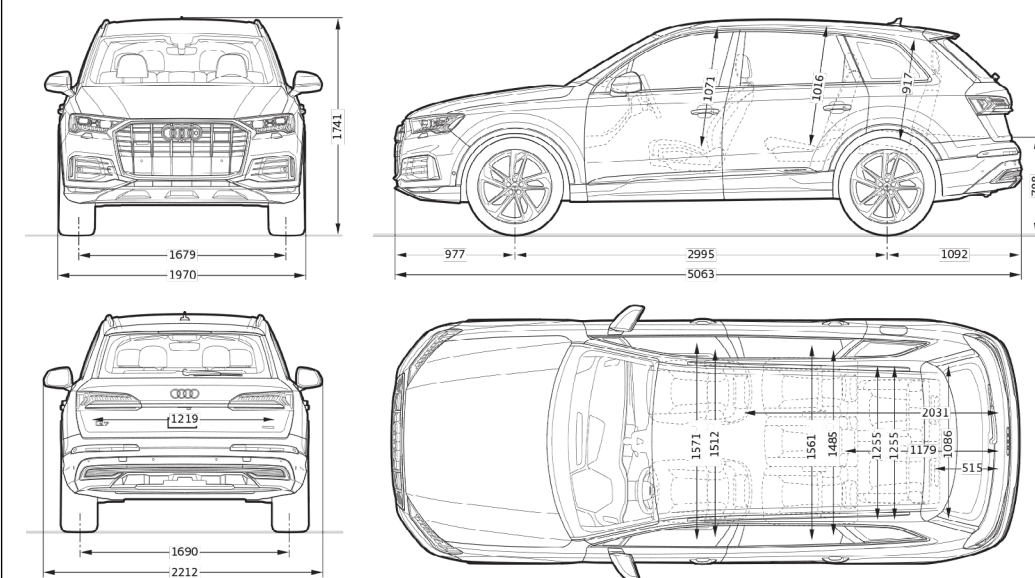

Q7

TECHNICAL DATA

Q7 3.0 TFSI quattro tiptronic	
ENGINE	
Propellant	Petrol
Type	V6 engine, direct fuel injection, exhaust turbocharger and Audi valvelift system
Valves	24
Engine capacity	2,995
Max output kW (hp)/rpm	250 (340) / 5,200 - 6,400
Max torque (Nm)/rpm	500 / 1,370 - 4,500
TRANSMISSION	
Gearbox	8-speed tiptronic transmission
Drive	quattro permanent all-wheel drive
PERFORMANCE	
Acceleration 0-100km/h	5.9
Top speed (km/h)	250
Fuel consumption (combined) in l/100km	11.8
VES banding	C2
Start/stop system	Yes
CHASSIS	
Steering	Electromechanical power steering
Front suspension	Multi-link, adaptive air suspension
Rear suspension	Multi-link, adaptive air suspension
BRAKES	
Front	Ventilated discs
Rear	Ventilated discs
Braking assistance	Anti-lock Braking System (ABS)

Measurements (All in mm)

Dimensions are based on technical data from Audi Germany. Actual specifications may vary from models shown.

Wheelbase	2,995
Length	5,063
Height	1,741
Width (mirrors folded/unfolded)	1,970 / 2,212
Track (front/rear)	1,679 / 1,690
Kerb weight (kg)	2,140
Turning circle (m)	12.5
Luggage volume (litres)	740
Fuel tank (litres)	85