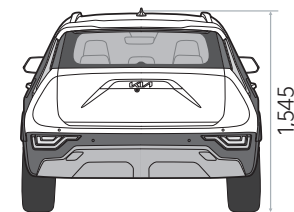

Choose your style.

Select your favorite combination of unique colors and textures to give your Niro its own character.

Upholstery

Crash Pad Garnish

Dimensions (mm)

Head room (1st/2nd row)	1,028 / 1,005
Leg room (1st/2nd row)	1,053 / 1,011
Shoulder room (1st/2nd row)	1,429 / 1,407
Hip room (1st/2nd row)	1,353 / 1,347
Minimum ground clearance	160

1,825

895

2,720

4,420

805

1,545