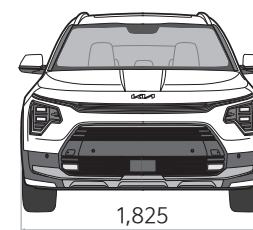

Choose your style.

Select your favorite combination of unique colors and textures to give your Niro its own character.

Upholstery

Crash Pad Garnish

Dimensions (mm)

Head room (1st/2nd row)	1,028 / 1,005
Leg room (1st/2nd row)	1,053 / 1,011
Shoulder room (1st/2nd row)	1,429 / 1,407
Hip room (1st/2nd row)	1,353 / 1,347
Minimum ground clearance	160

1,825

895

2,720

4,420

805

1,545