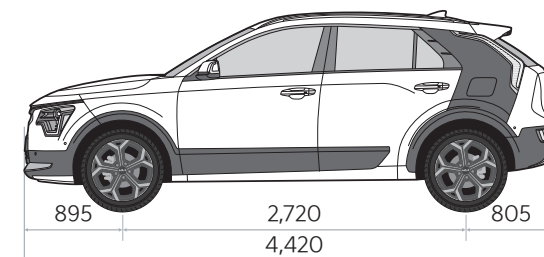

895

2,720

4,420

805

1,545

Choose your exterior.

Exterior Body Colors

Snow White Pearl (SWP)