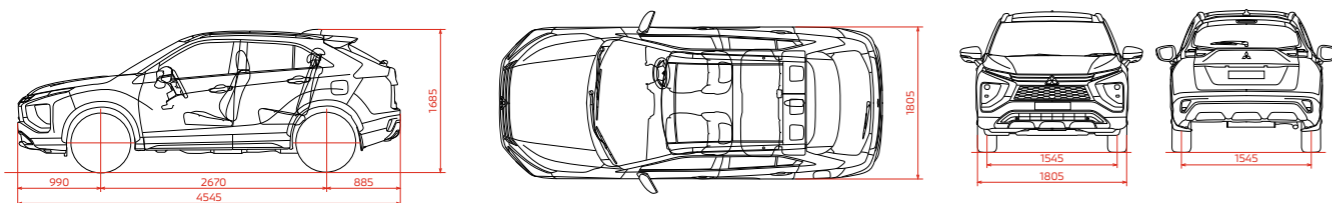

TECHNICAL SPECIFICATIONS & EXTERIOR COLOURS

Capacity (cc)	1,499
Max Power (ps/rpm)	163/5,500
Max Torque (Nm/rpm)	250/2,400 - 2,500
Fuel System	Electronically Controlled Direct Injection
Engine Type	DOHC MIVEC (4B40), 4-Cylinder, 16 Valve Petrol with Turbocharger & Intercooler
Wheel Drive	2WD
Transmission	INVECS-III CVT (Continuously Variable Transmission) with 8-Speed Sports Mode
Top Speed (km/h)	200
0-100km (sec)	9.7
Fuel Economy (ℓ/100 km)	6.9 (14.5 km/ℓ)
Fuel Tank Capacity (ℓ)	63
VES Banding	B
Carbon Emission (CO2)	157g/km
Curb Weight (kg)	1,450-1,486 (Classic) / 1,475-1,536 (Style)
Length/Width/Height (mm)	4,545/1,805/1,685
Wheelbase (mm)	2,670
Turning Radius (m)	5.3
Tyre Size	215/70 R16 (Classic) / 225/55 R18 (Style)