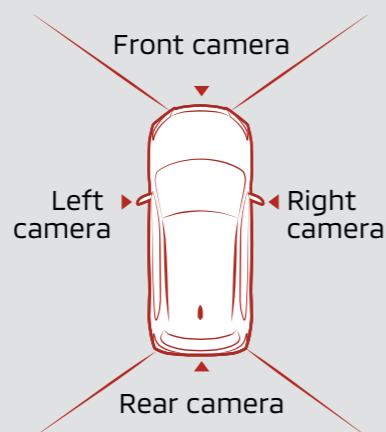

Multi Around Monitor (Style variant only)

Park safely and conveniently. Cameras mounted on the front, rear, and sides of the vehicle work together to display various views of your vehicle (including a bird's-eye view) to reveal blind spots.