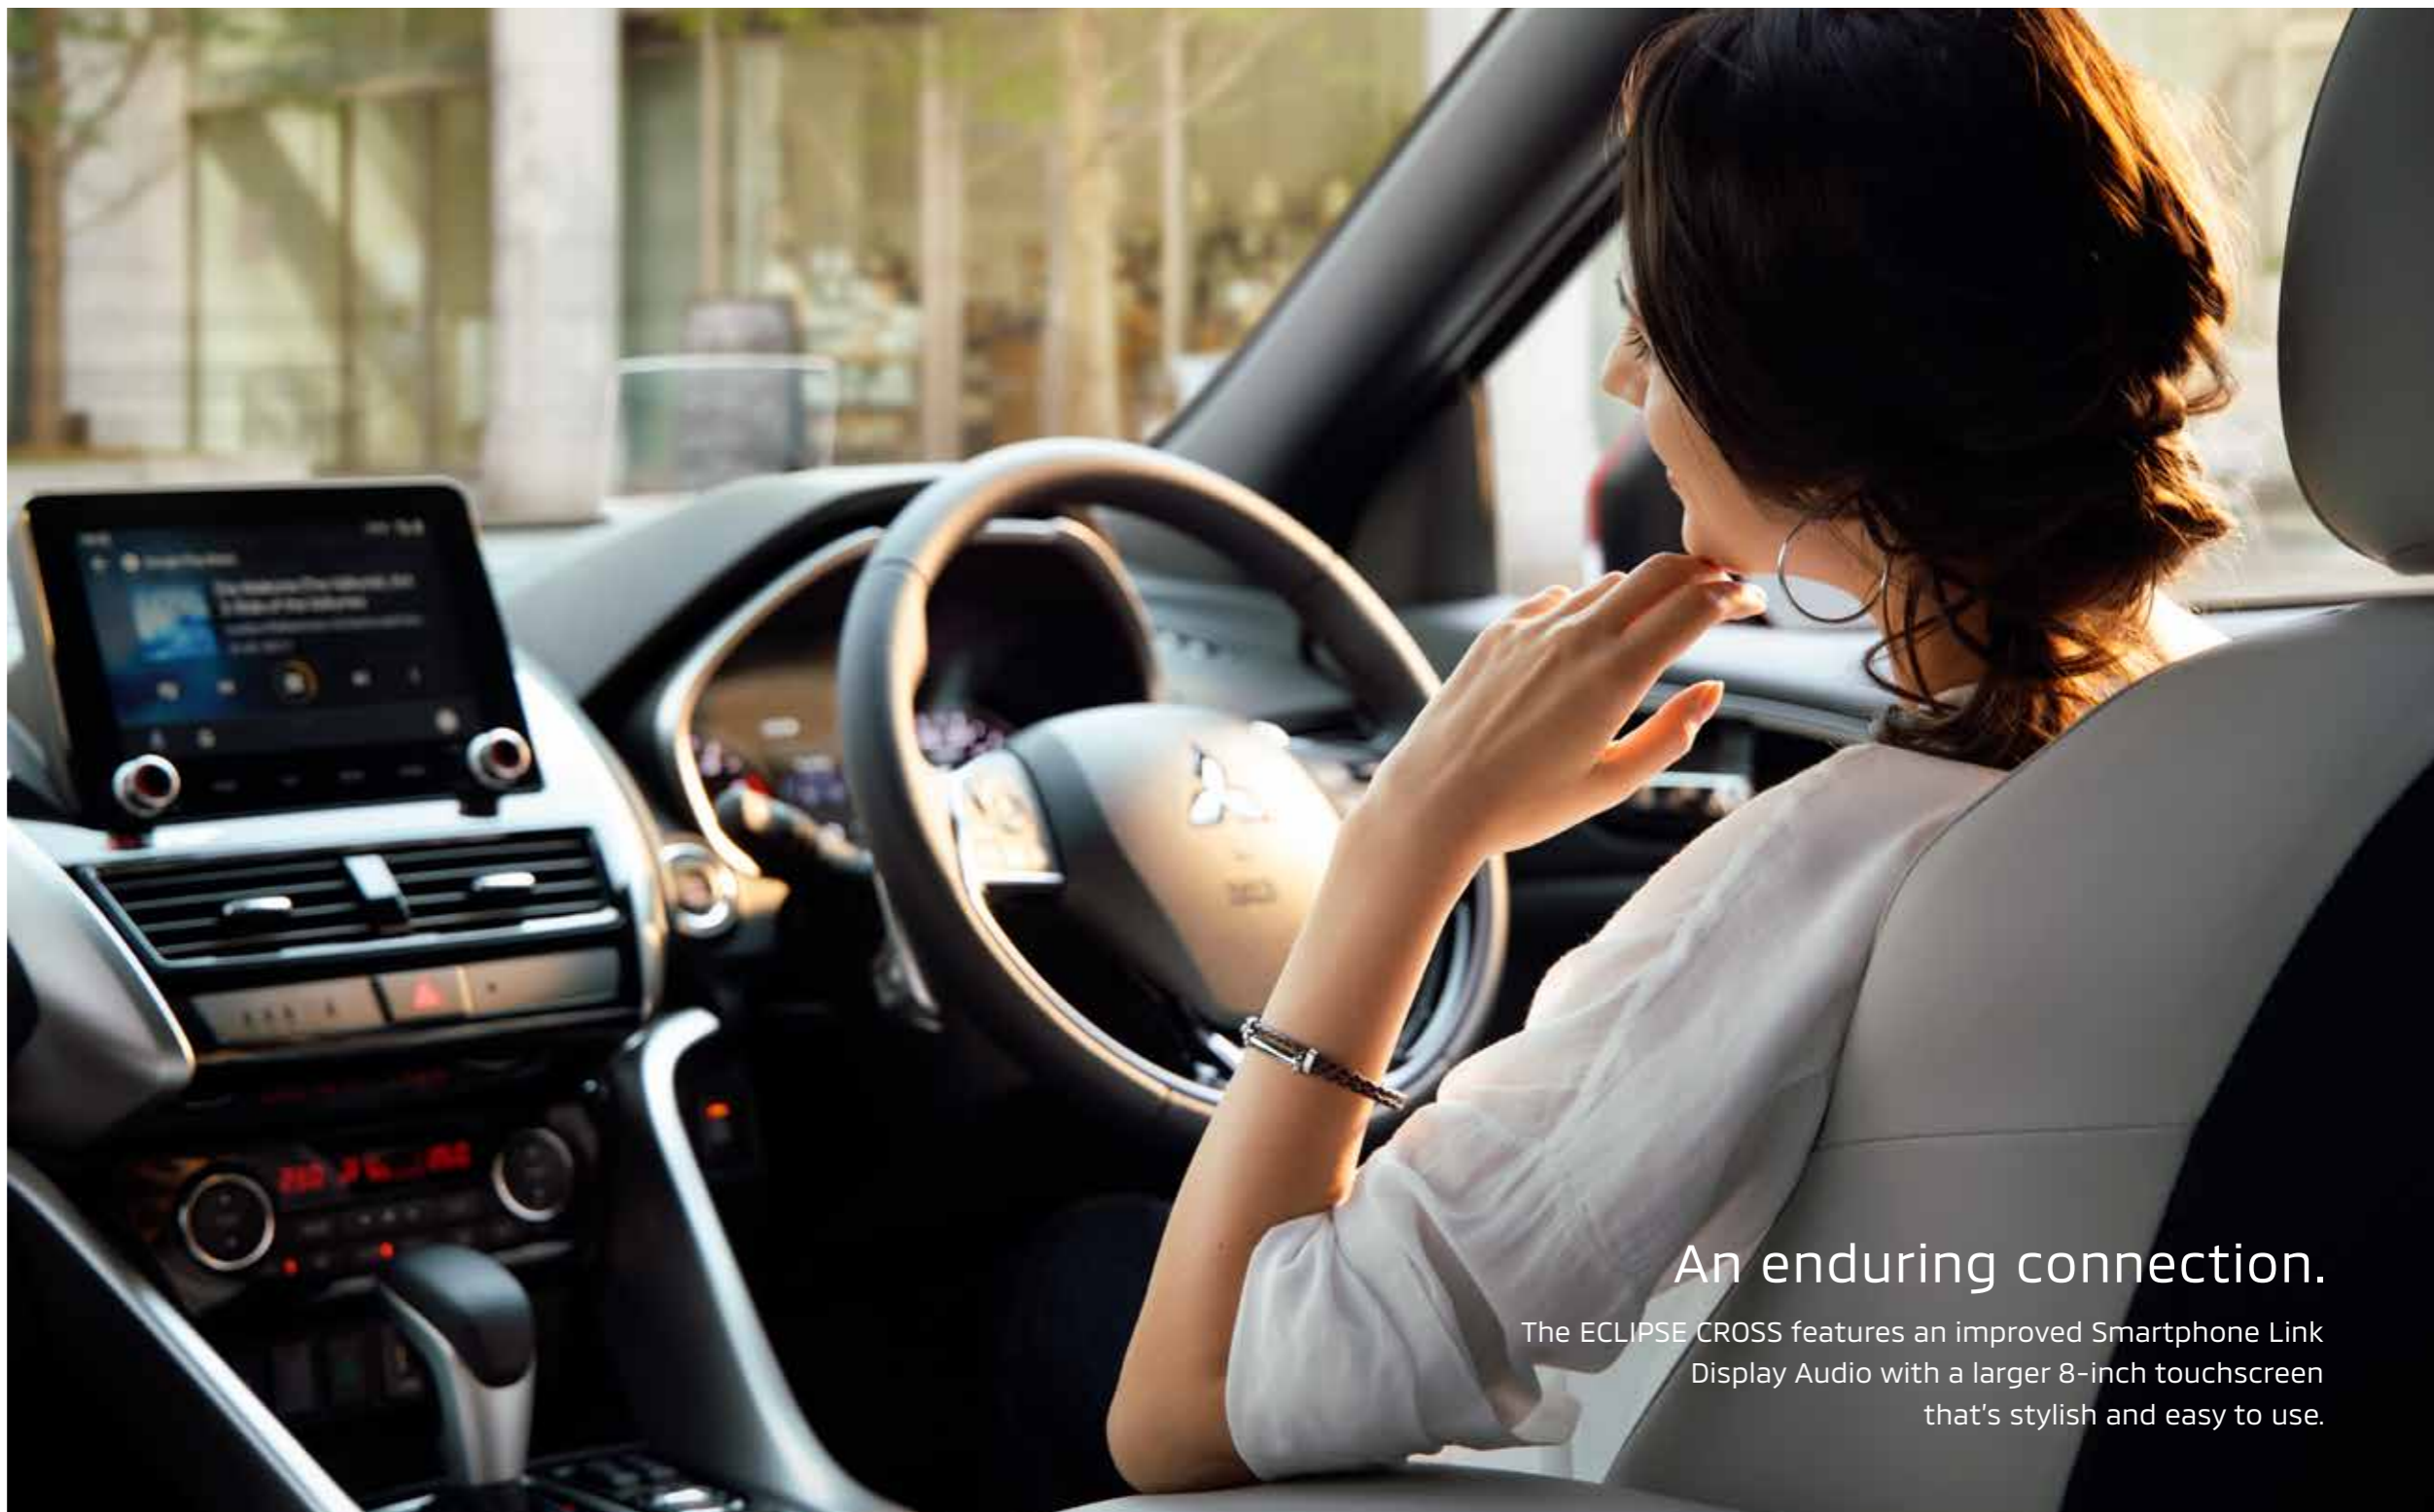

Explore the latest, buzzing, vibrant restaurant scenes conveniently with your smartphone. As you navigate your world freely from inside, there's no limit to the fun you can have.

An enduring connection.

The ECLIPSE CROSS features an improved Smartphone Link Display Audio with a larger 8-inch touchscreen that's stylish and easy to use.