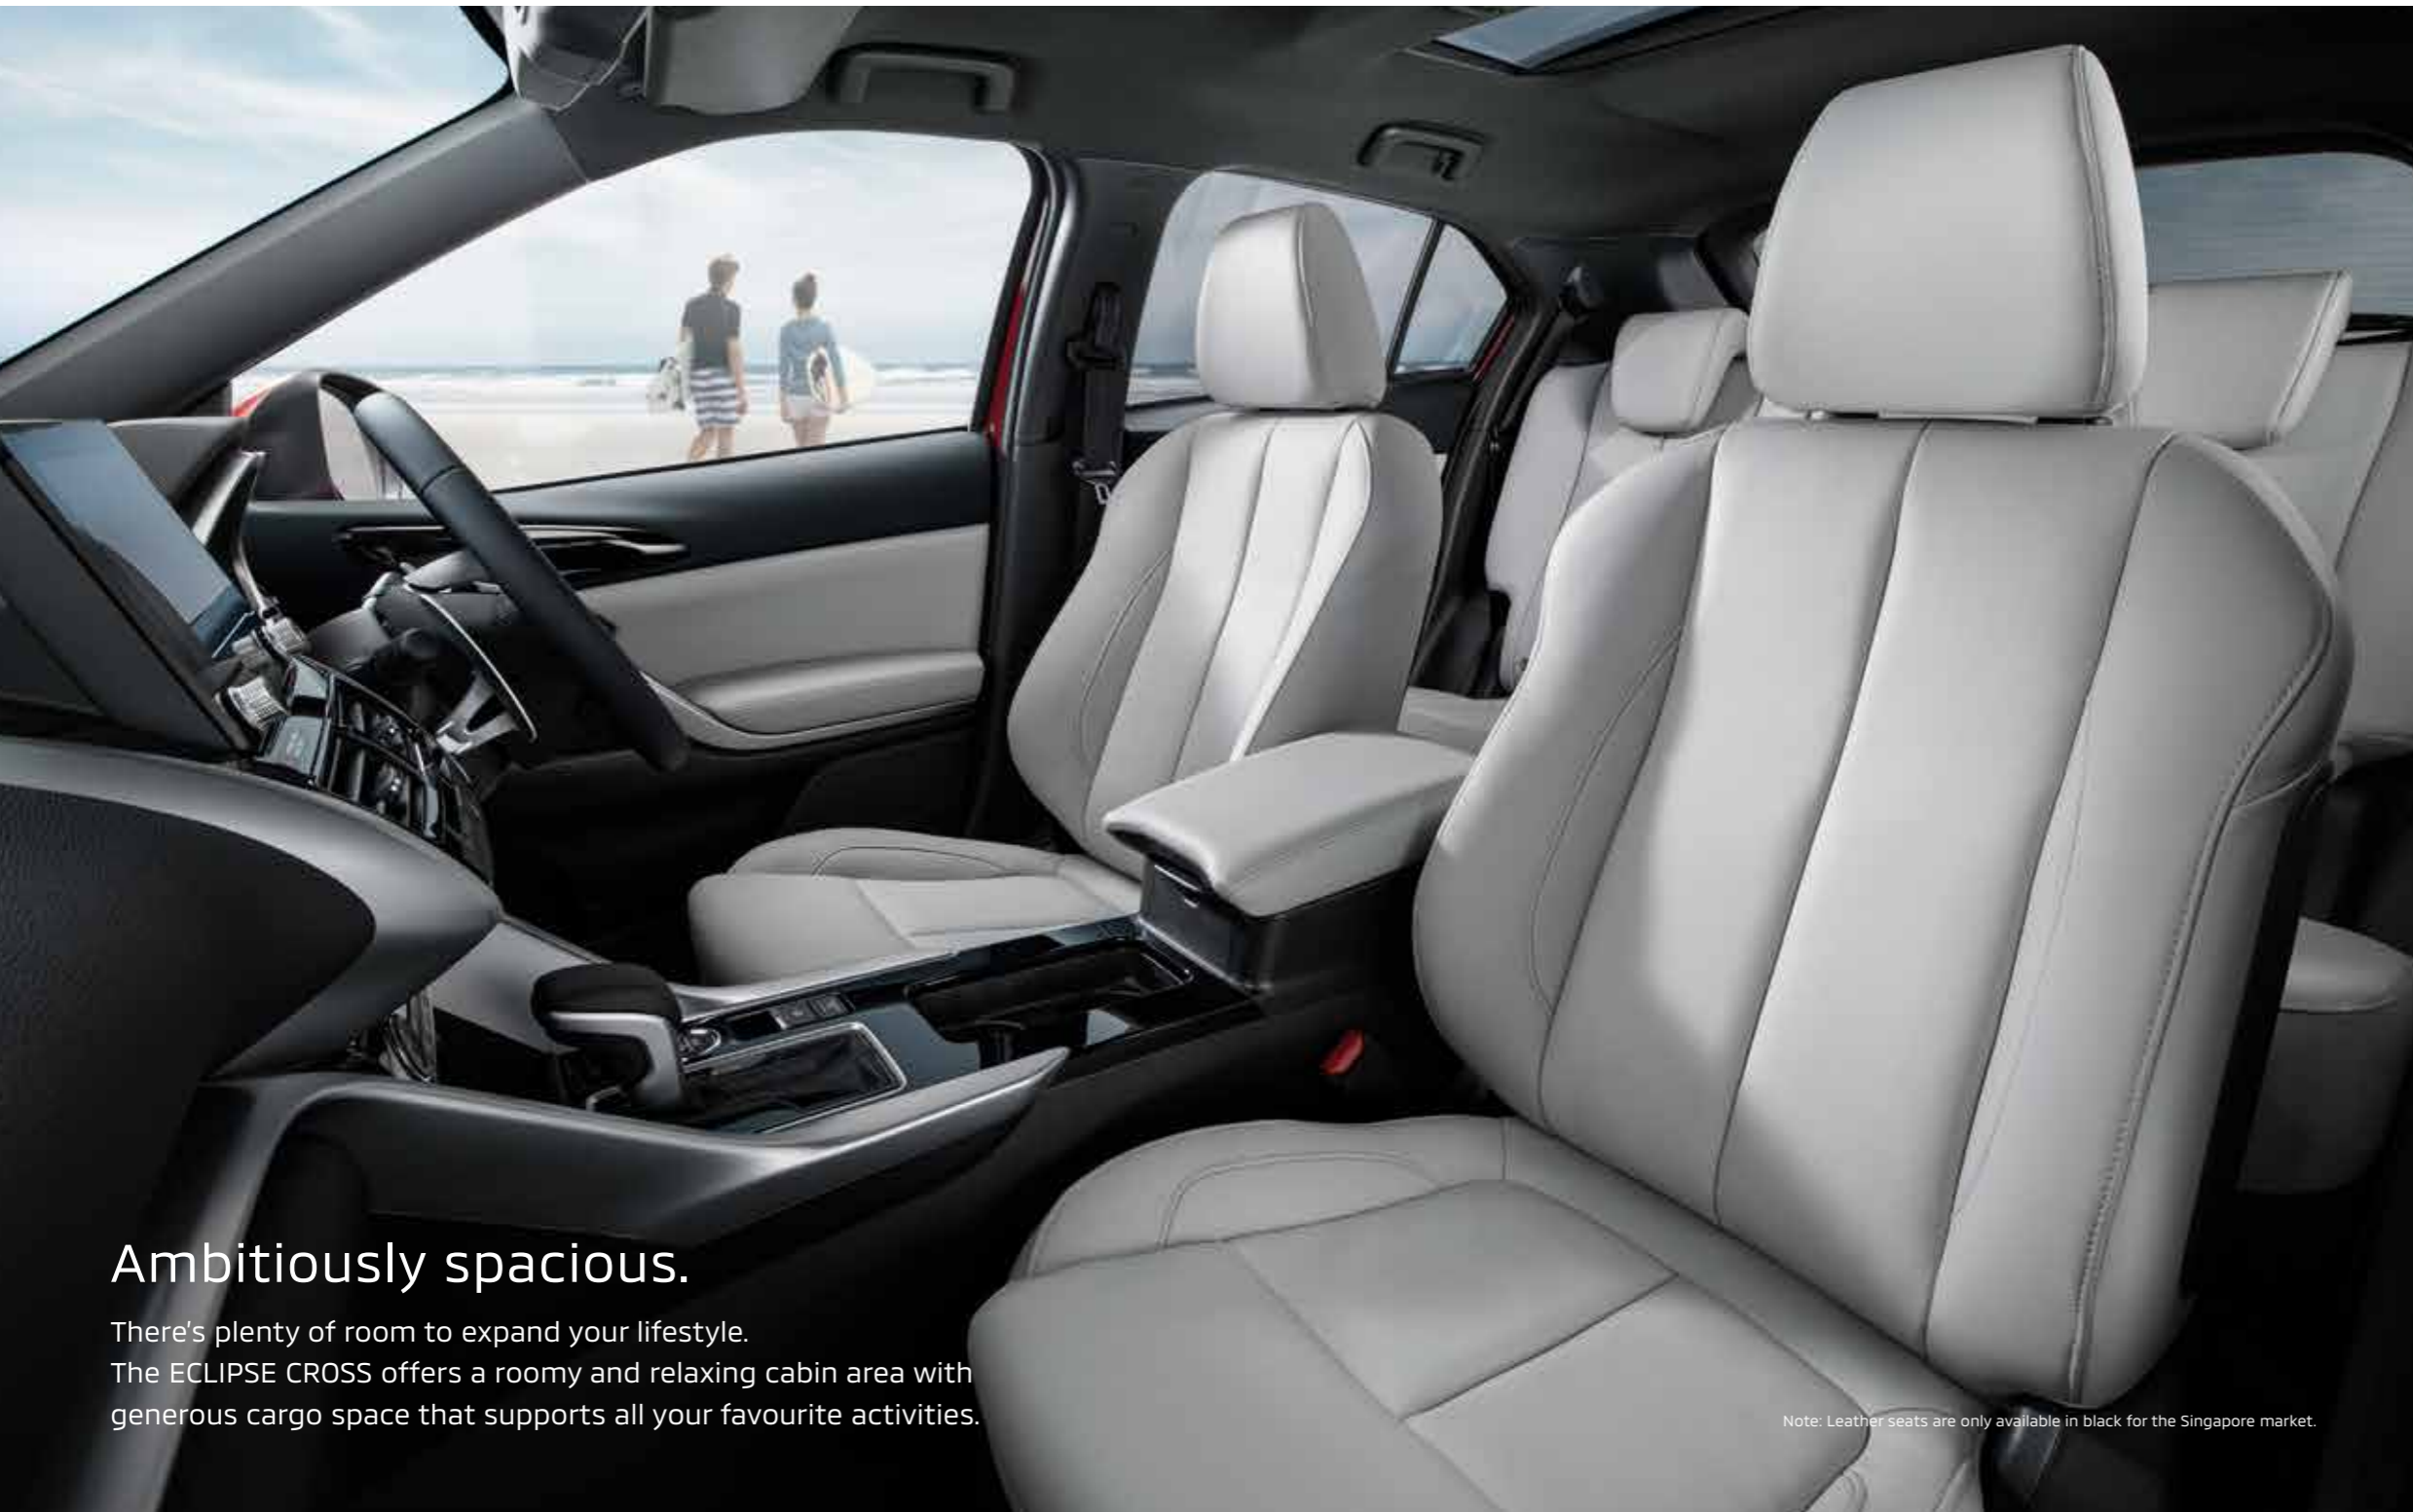

The moment you notice its purposeful design and feel the refinement with your fingertips. It's from here you boldly start each day.

05
06

ECLIPSE CROSS
INTERIOR DESIGN

Empowering, spirit-lifting design.

The ECLIPSE CROSS features a stylish, cockpit-like interior design. The horizontally laid out instrument panel flows dynamically with meticulously designed silver accents and refined materials.

Note: Leather seats are only available in black for the Singapore market.

Ambitiously spacious.

There's plenty of room to expand your lifestyle. The ECLIPSE CROSS offers a roomy and relaxing cabin area with generous cargo space that supports all your favourite activities.