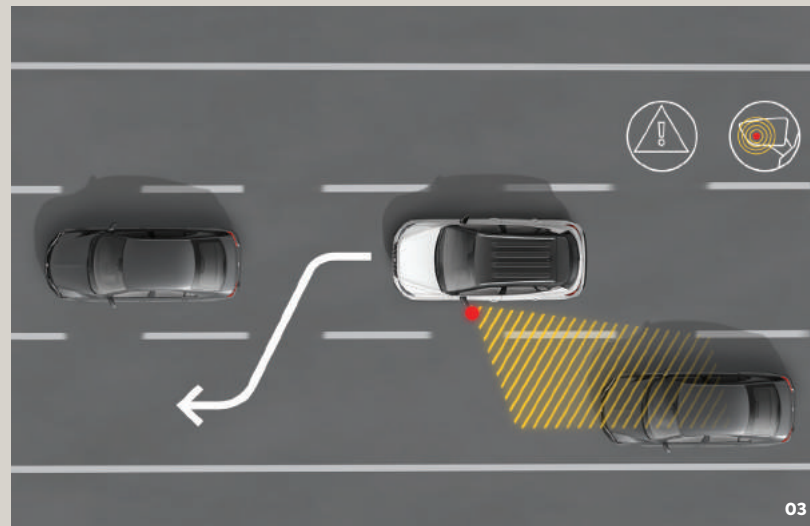

05 Drive Profile

Your Drive Profile sets the car up how you like it. Enjoy Dynamic Chassis Control in Sport mode, in the FR Sport trim.

06 Rear View Camera with Park Assist

Reversing into tight spot? The Rear View Camera shows your steering line on your console, and Park Assist brings it home.

Safety.

01 Always looking out for you,
Tiredness Recognition System alerts you if you need to take a break.

02 6 Airbags
with 5 Star Euro NCAP ratings.

03 Changing lanes?
Your blind spot detection system lets you know if there's something approaching from behind.

04 Get cruising with your Adaptive Cruise Control.
It makes sure you keep the right speed and distance, and Front Assist helps to avoid collisions with pedestrians or other vehicles.

05 Reversing in or out of a parking space,
the rear traffic alert is there to make sure the coast is clear.