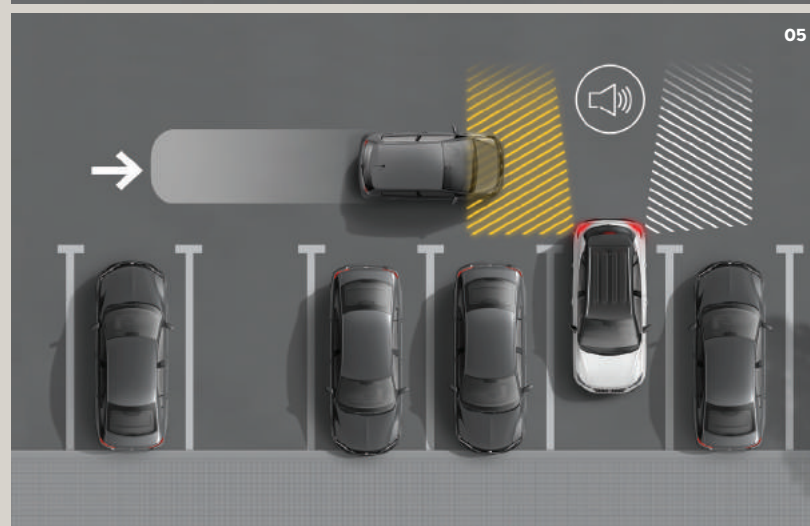

05 Drive Profile

Your Drive Profile sets the car up how you like it. Enjoy Dynamic Chassis Control in Sport mode, in the FR Sport trim.

06 Rear View Camera with Park Assist

Reversing into tight spot? The Rear View Camera shows your steering line on your console, and Park Assist brings it home.

Safety.

01 Always looking out for you,
Tiredness Recognition System alerts you if you need to take a break.

02 6 Airbags
with 5 Star Euro NCAP ratings.

03 Changing lanes?
Your blind spot detection system lets you know if there's something approaching from behind.

04 Get cruising with your Adaptive Cruise Control.
It makes sure you keep the right speed and distance, and Front Assist helps to avoid collisions with pedestrians or other vehicles.

05 Reversing in or out of a parking space,
the rear traffic alert is there to make sure the coast is clear.