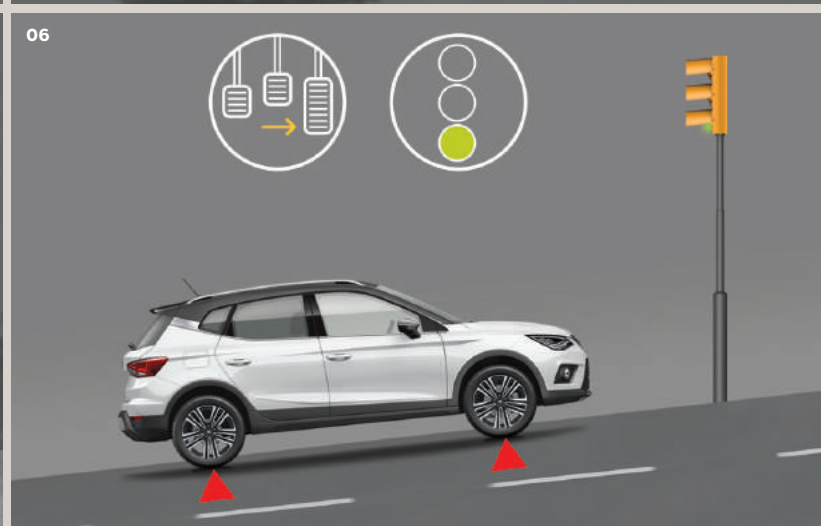

Safety.

01 Always looking out for you,
Tiredness Recognition System alerts you if you need to take a break.

02 6 Airbags
with 5 Star Euro NCAP ratings.

03 Changing lanes?
Your blind spot detection system lets you know if there's something approaching from behind.

04 Get cruising with your Adaptive Cruise Control.
It makes sure you keep the right speed and distance, and Front Assist helps to avoid collisions with pedestrians or other vehicles.

05 Reversing in or out of a parking space,
the rear traffic alert is there to make sure the coast is clear.

06 Challenge the vertical.
Hill hold control records and stores your brake pressure, so you can easily pull off on steep slopes.