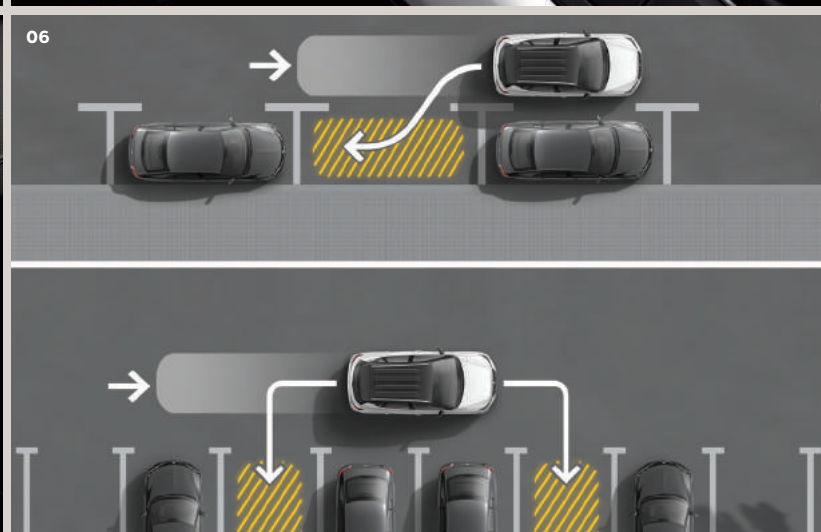

02 8" display with Full Link

Bring it all together with Full Link technology. Connected and in control.

03 Climatronic airconditioning with Aircare.

04 Heart beat button

The start/stop button illuminates as your new Arona unlocks. Just press it to start the engine and you're off.

05 Drive Profile

Your Drive Profile sets the car up how you like it. Enjoy Dynamic Chassis Control in Sport mode, in the FR Sport trim.

06 Rear View Camera with Park Assist

Reversing into tight spot? The Rear View Camera shows your steering line on your console, and Park Assist brings it home.