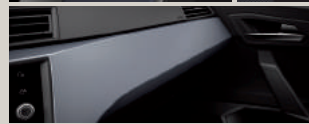

Orgad Blue Dream Conemara St