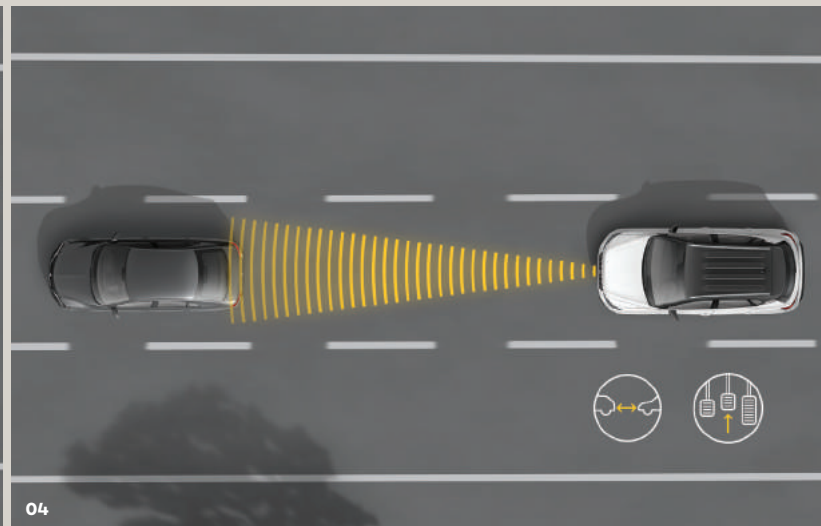

05 Drive Profile

Your Drive Profile sets the car up how you like it. Enjoy Dynamic Chassis Control in Sport mode, in the FR Sport trim.

06 Rear View Camera with Park Assist

Reversing into tight spot? The Rear View Camera shows your steering line on your console, and Park Assist brings it home.

04 Get cruising with your Adaptive Cruise Control.
It makes sure you keep the right speed and distance, and Front Assist helps to avoid collisions with pedestrians or other vehicles.

05 Reversing in or out of a parking space,
the rear traffic alert is there to make sure the coast is clear.