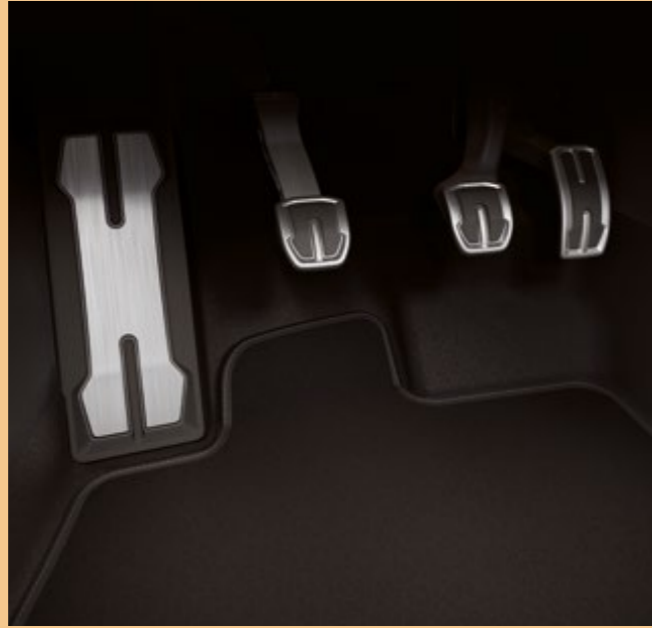

Final touches

Properly topped off. Add those final touches to your SEAT Ateca's interior and exterior.

Hatch door moulding
From front to back, the SEAT Ateca is designed to expand. Hatch door moulding brings another dimension to your journey.

Aluminium pedals & footrest
Enhance the sporty driving feeling. Aluminium pedals and matching footrest incorporate stainless steel and non-slip rubber to improve grip and finish off the sporty look of your cockpit.

Our global range of cars and product specifications varies from country to country. Please, visit your local SEAT website to know more about the product offer available for you.