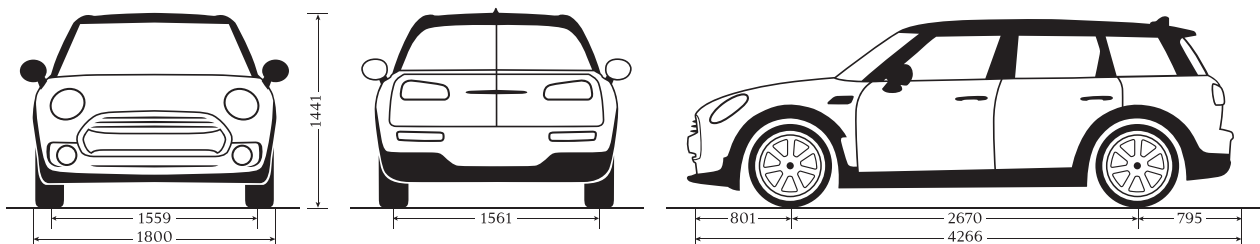

INTERIOR DESIGN & EQUIPMENT

MINI COOPER CLUBMAN

MINI COOPER S CLUBMAN

	Satellite Grey	Black
Headliner Anthracite		
Rear view camera	●	●
Front armrest	●	●
Comfort access system	●	●
Interior Rear-view mirror with Automatic anti-dazzle function	●	●
Storage compartment package	●	●
Lights package	●	●
Rear backrest, Foldable and 60:40 dividable	●	●
Floor Mats	●	●

ENTERTAINMENT & COMMUNICATION

Radio MINI Visual Boost	●	●
Harman-Kardon, 12 speakers	-	●
Centre Instrument with touch screen function	8.8"	8.8"
MINI Connected services preparation	●	Navigation Plus
MINI Navigation system	●	●
Apple CarPlay preparation	●	●
Intelligent Emergency Call	●	●
Remote Services	●	●
Real Time Traffic Information	●	●
Bluetooth Hands-free function with USB audio	●	●
MINI Head-up display	-	●
Enhanced Bluetooth Mobile Preparation	-	●
Telephony with wireless charging	-	●

ASSISTANCE & SAFETY

Front and Side Airbags for Driver and Front passenger	●	●
Head Airbags	●	●
Antilock Brake System (ABS) incl. Cornering Brake Control (CBC)	●	●
Electronic Brakeforce Distribution (EBD)	●	●
Dynamic Stability Control (DSC) incl. Automatic Stability Control + Traction (ASC+T)	●	●
Dynamic Traction Control (DTC) with Electronic Differential Lock Control (EDLC)	●	●
Brake Drying and Hill Assist	●	●
Cruise control with braking function	●	●
Park Distance Control (PDC), Rear	●	●

DIMENSION.