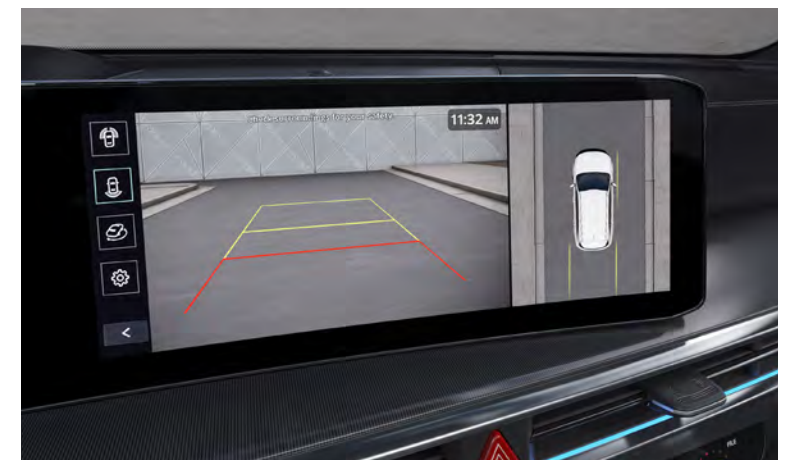

Surround View Monitor (SVM) displays a variety of views of the situation around the vehicle for safe parking.