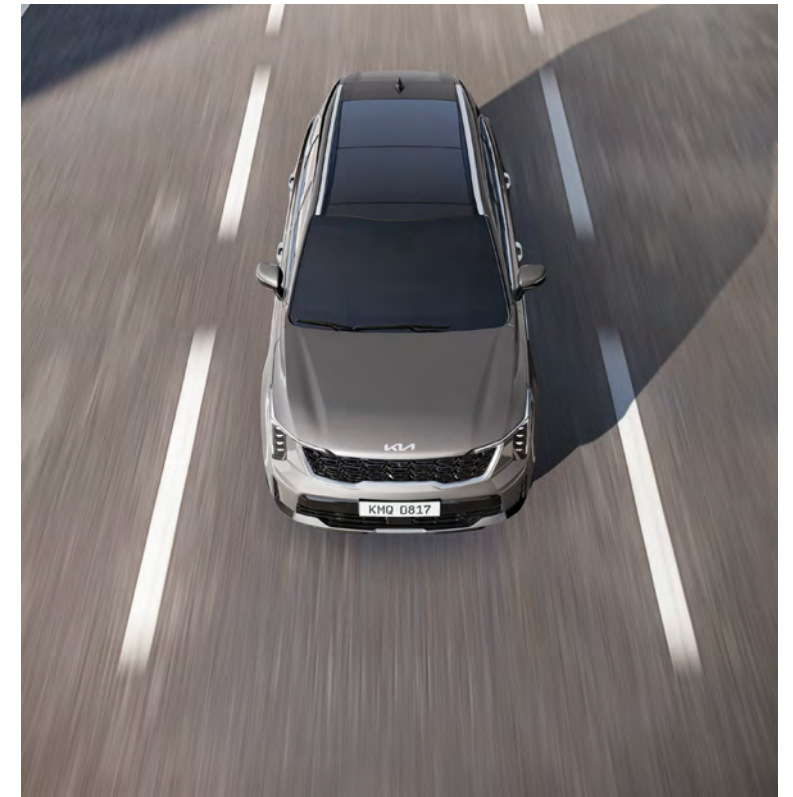

Terrain Mode

The available terrain mode provides optimum drivetrain performance for safer driving in low grip conditions like snow, mud or sand.

10-inch Head-up Display

Vital driving information is projected onto the lower part of the windshield so you can stay safely focused on the road.

Lane Following Assist (LFA) helps you center the vehicle in the lane while driving by using the front view camera to help guide the steering based on lane markings or the car ahead.

In a state of constant vigilance.