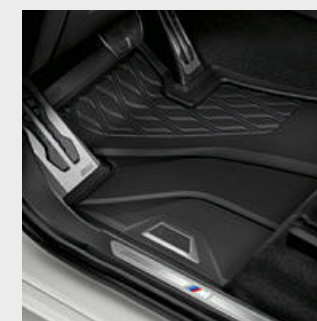

○ Precisely fitting protection against moisture and dirt in the front footwell. Featuring a black design, they perfectly complement the interior.