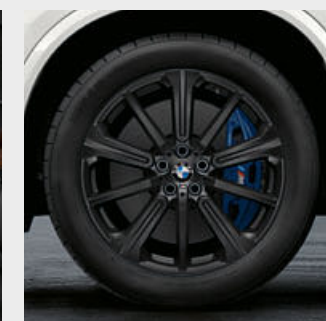

○ High-quality 20" M light alloy wheels Star-spoke style 748 M in Jet Black matt. TPMS summer complete wheel set with run-flat mixed tyres.